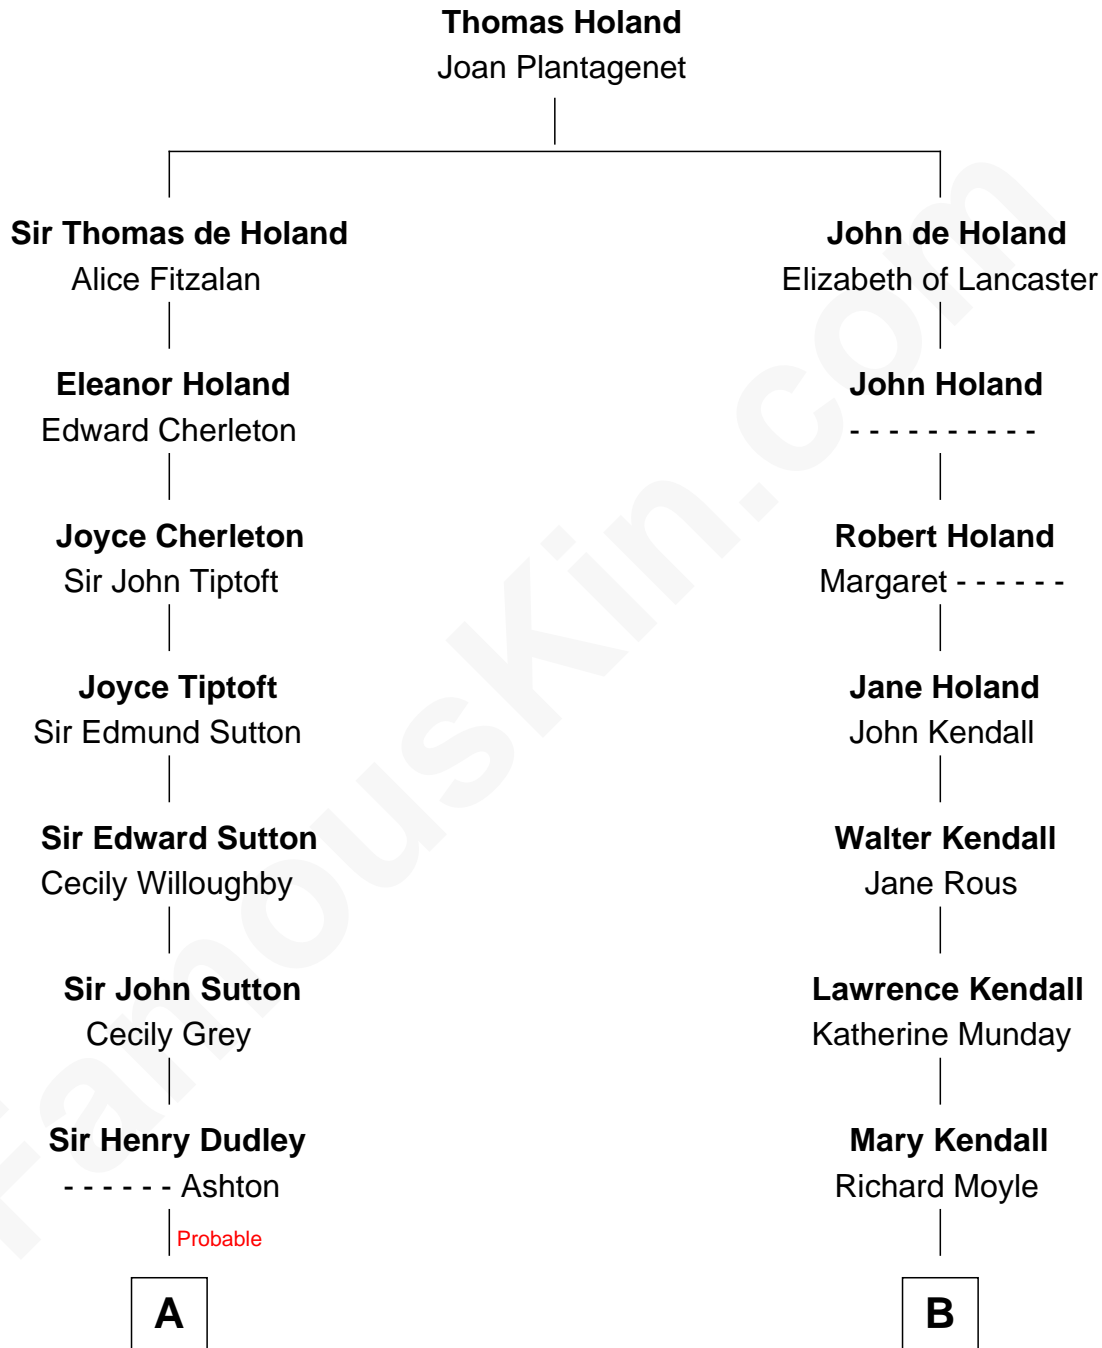

FamousKin.com

Relationship Chart of

Kate Upton

Sports Illustrated Swimsuit Cover Model

17th cousin 4 times removed of

Juliette Gordon Low
Founder of the Girl Scouts

C

William Chester Tyler