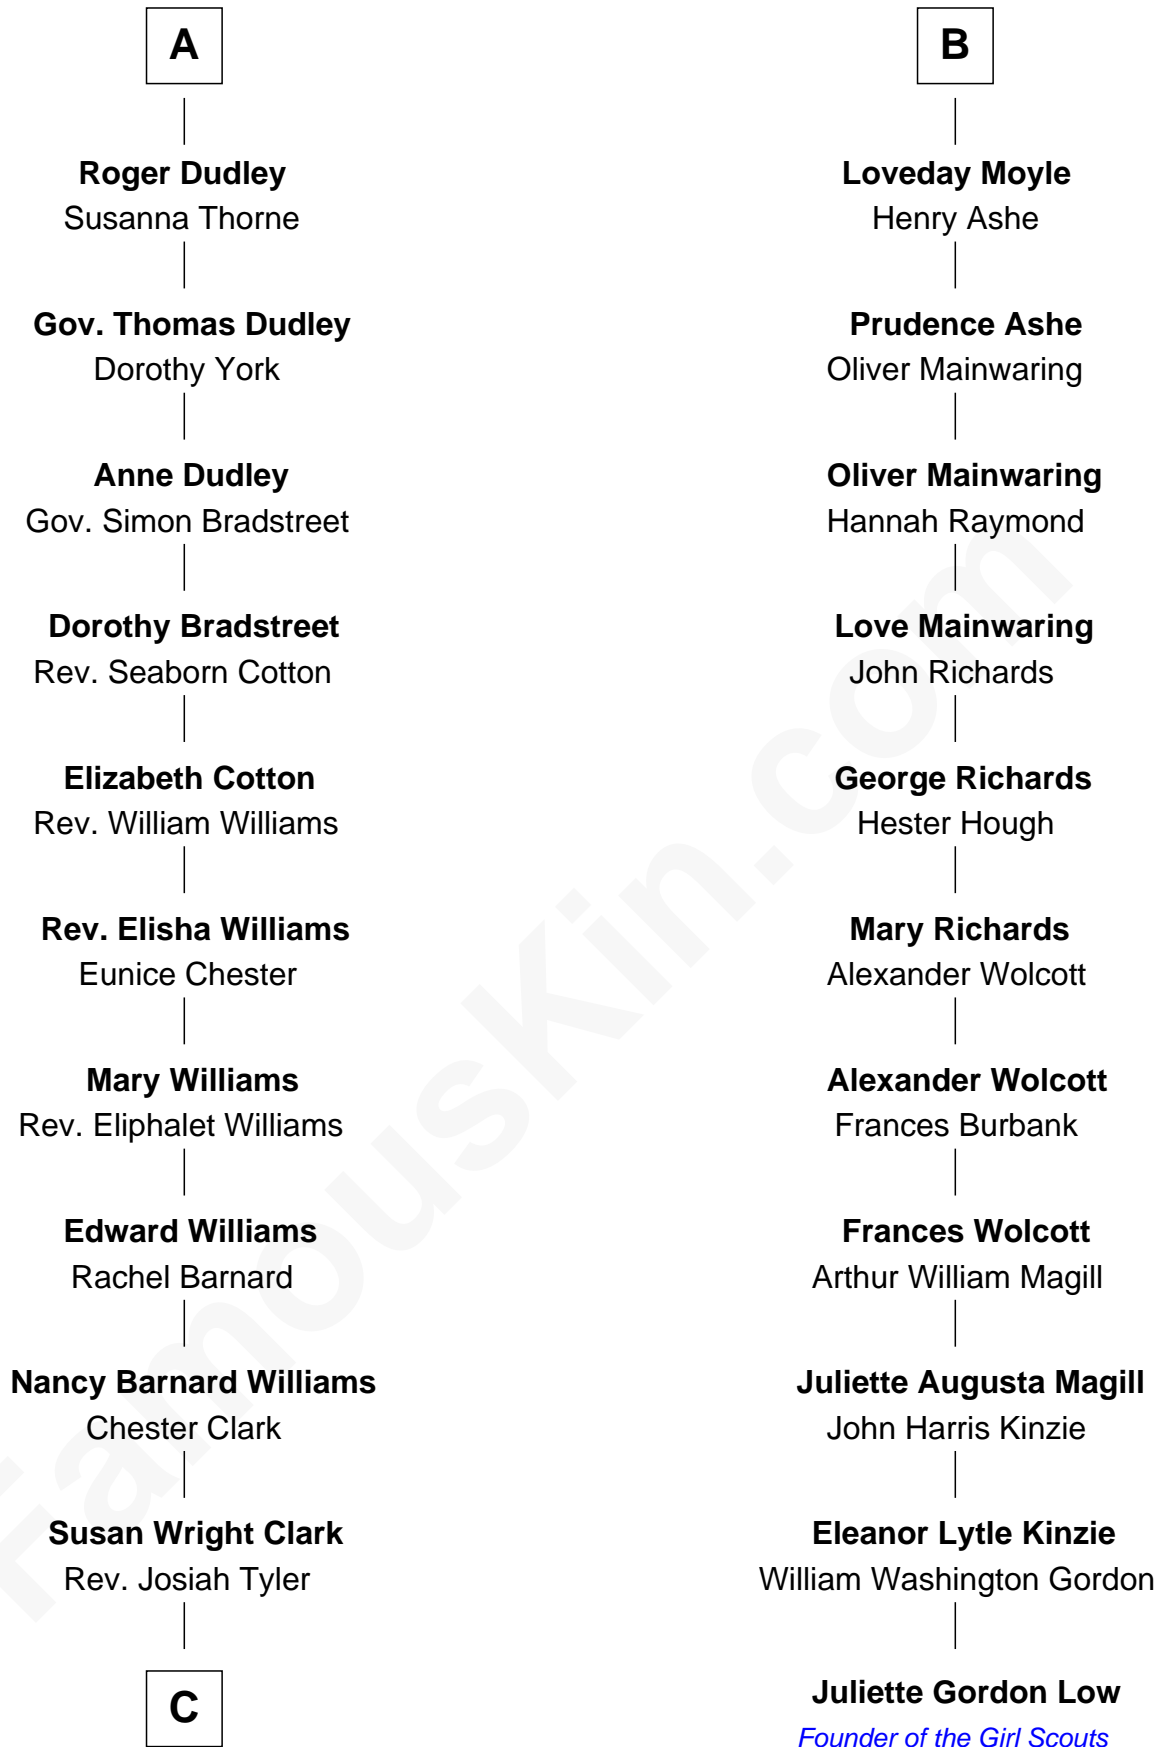

FamousKin.com

Relationship Chart of

Kate Upton

Sports Illustrated Swimsuit Cover Model

17th cousin 4 times removed of

Juliette Gordon Low
Founder of the Girl Scouts

C

William Chester Tyler

Laura Leland Brooks

Margaret Hastings Tyler

Charles Henry Vial

Elizabeth Brooks Vial

Stephen Edward Upton

Jefferson Matthew Upton

Shelley Fawn Davis

Kate Upton