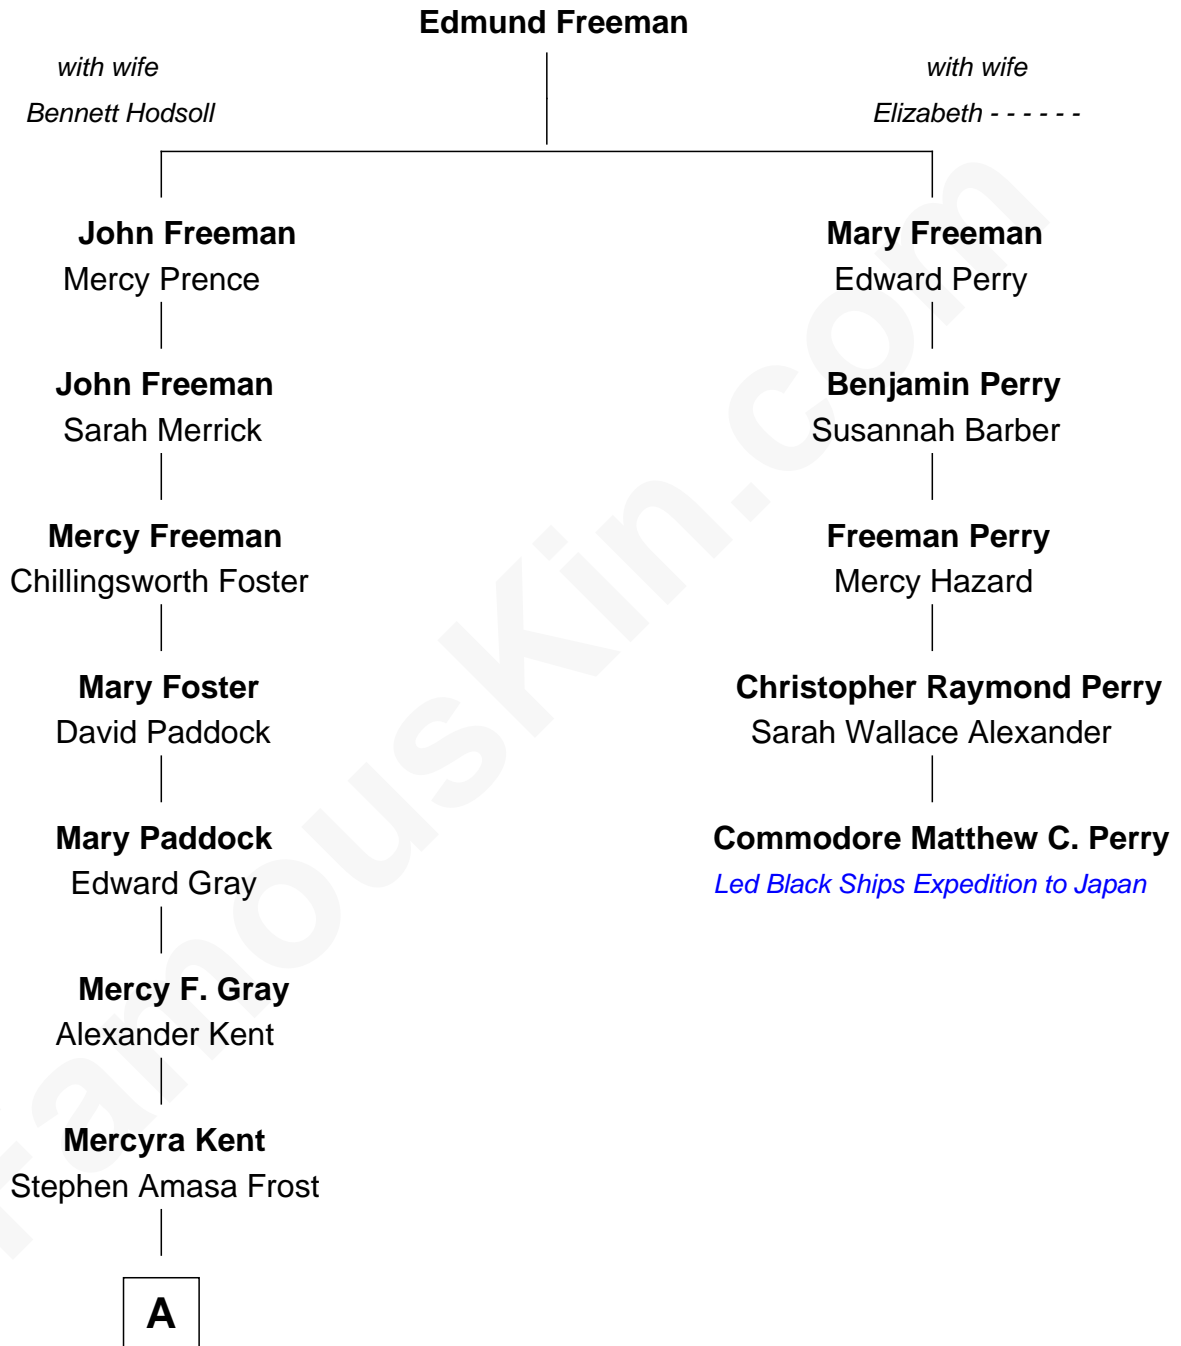

## Relationship Chart of

### Commodore Matthew C. Perry

*Led Black Ships Expedition to Japan*

**A**

—  
**Mercy Ann Frost**  
Henry Butler Goodrich

—  
**Emma Frost Goodrich**  
George McNaughton Vial

—  
**Charles Henry Vial**  
Margaret Hastings Tyler