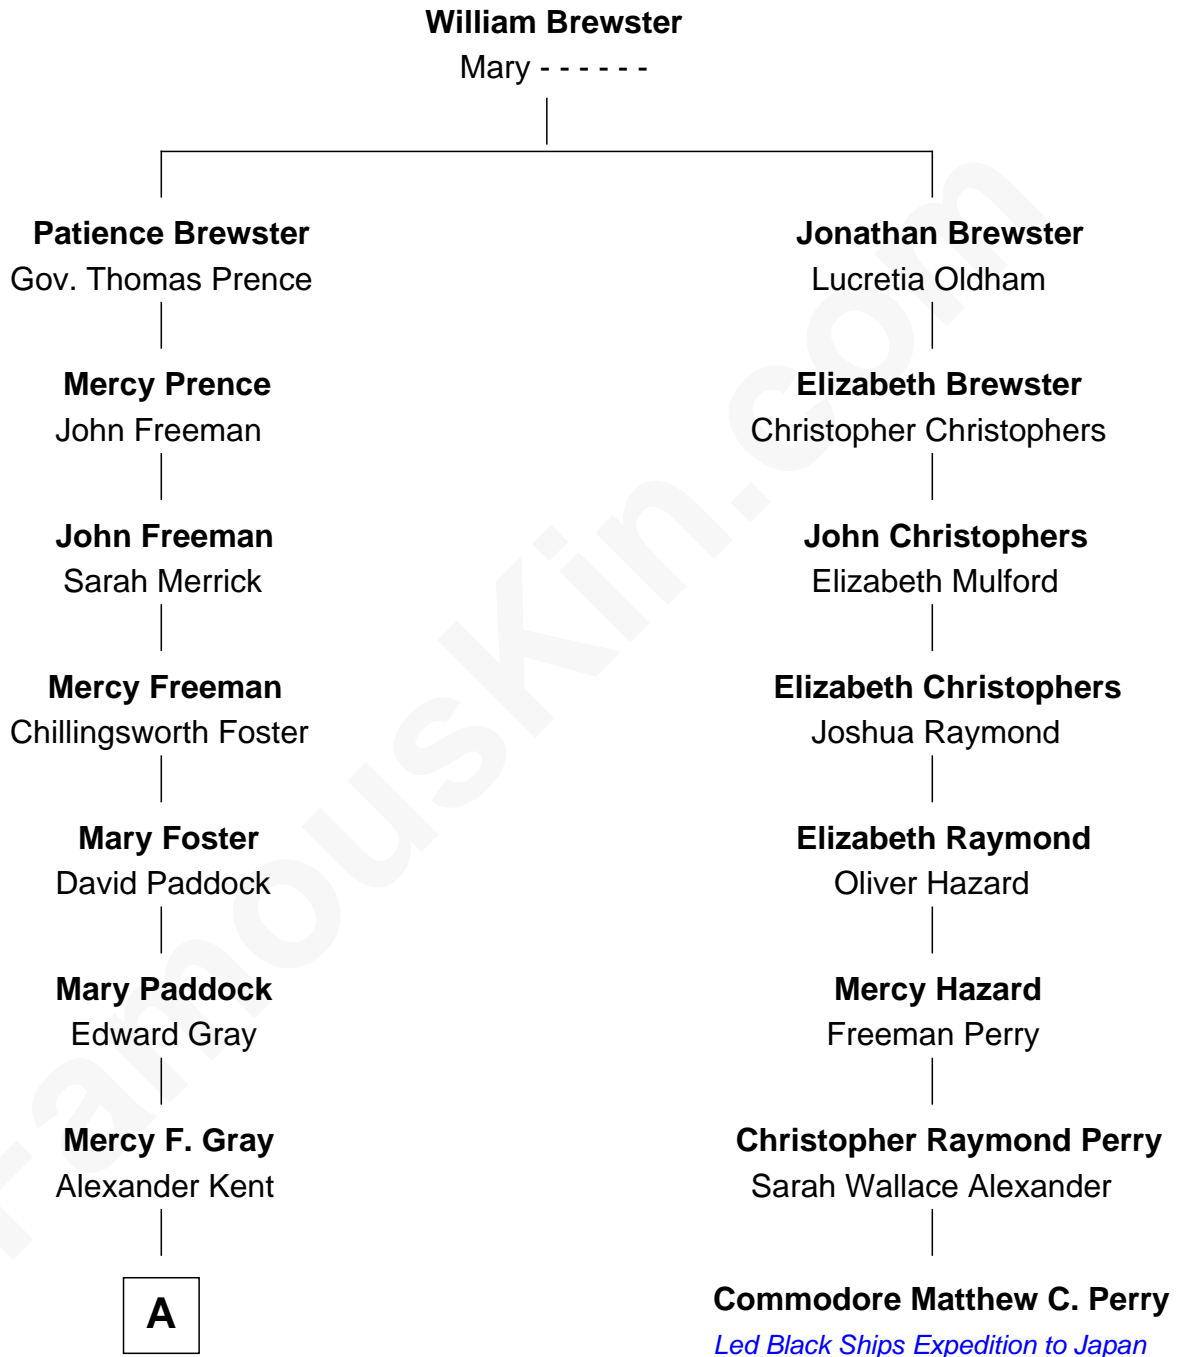

## Relationship Chart of

### Kate Upton

*Sports Illustrated Swimsuit Cover Model*

7th cousin 6 times removed of

**Commodore Matthew C. Perry**

*Led Black Ships Expedition to Japan*

A

**A**

—  
**Mercyra Kent**

Stephen Amasa Frost

—  
**Mercy Ann Frost**

Henry Butler Goodrich

—  
**Emma Frost Goodrich**

George McNaughton Vial

—  
**Charles Henry Vial**

Margaret Hastings Tyler

—  
**Elizabeth Brooks Vial**