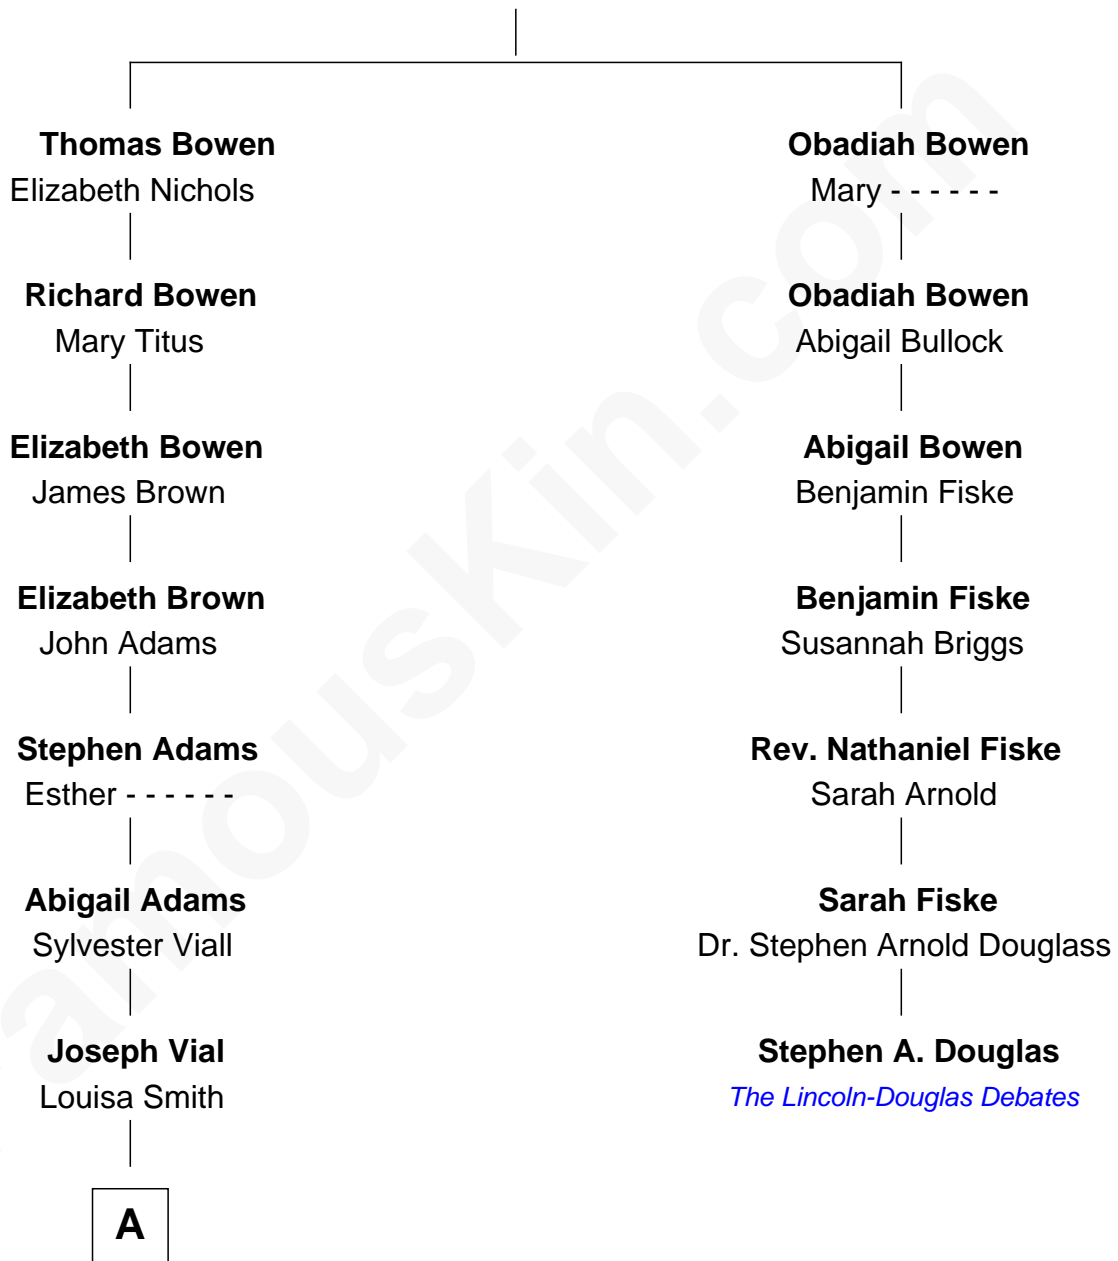

FamousKin.com

Relationship Chart of

Kate Upton

Sports Illustrated Swimsuit Cover Model

6th cousin 6 times removed of

Stephen A. Douglas

Participated in Lincoln-Douglas Debates

Richard Bowen

A

—
Samuel Vial

Margaret McNaughton

—
George McNaughton Vial

Emma Frost Goodrich

—
Charles Henry Vial

Margaret Hastings Tyler

—
Elizabeth Brooks Vial

Stephen Edward Upton

—
Jefferson Matthew Upton

Shelley Fawn Davis

—
Kate Upton

Model and Actress