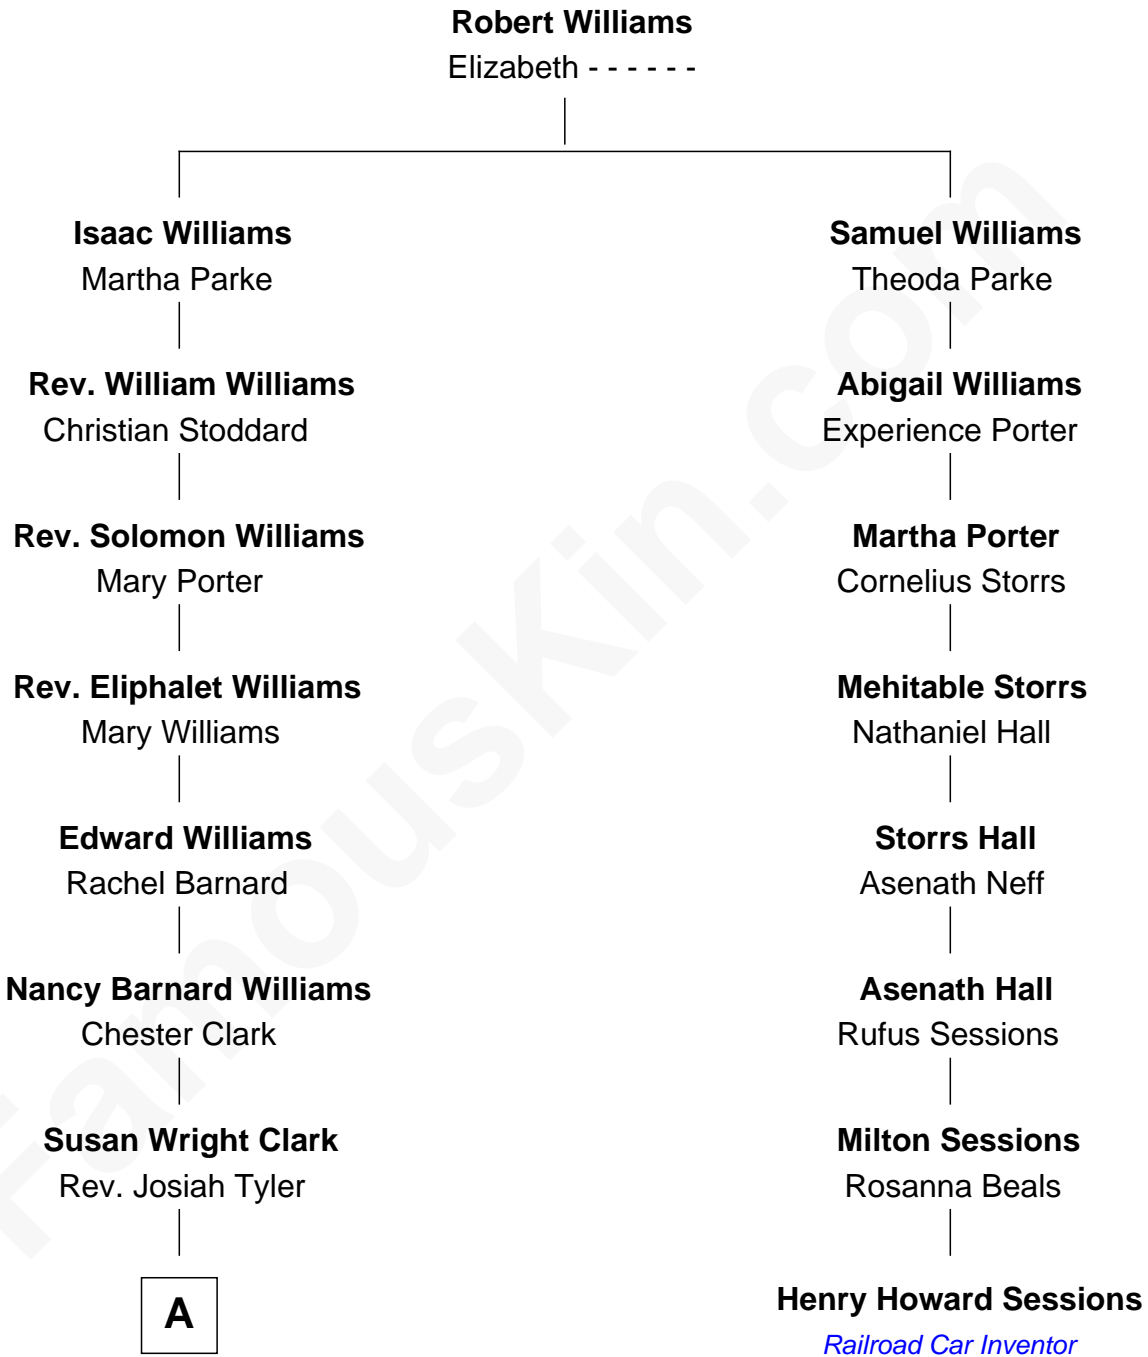

FamousKin.com

Relationship Chart of

Kate Upton

Sports Illustrated Swimsuit Cover Model

7th cousin 4 times removed of

Henry Howard Sessions

Railroad Car Inventor

A

William Chester Tyler

Laura Leland Brooks

Margaret Hastings Tyler

Charles Henry Vial

Elizabeth Brooks Vial

Stephen Edward Upton

Jefferson Matthew Upton

Shelley Fawn Davis