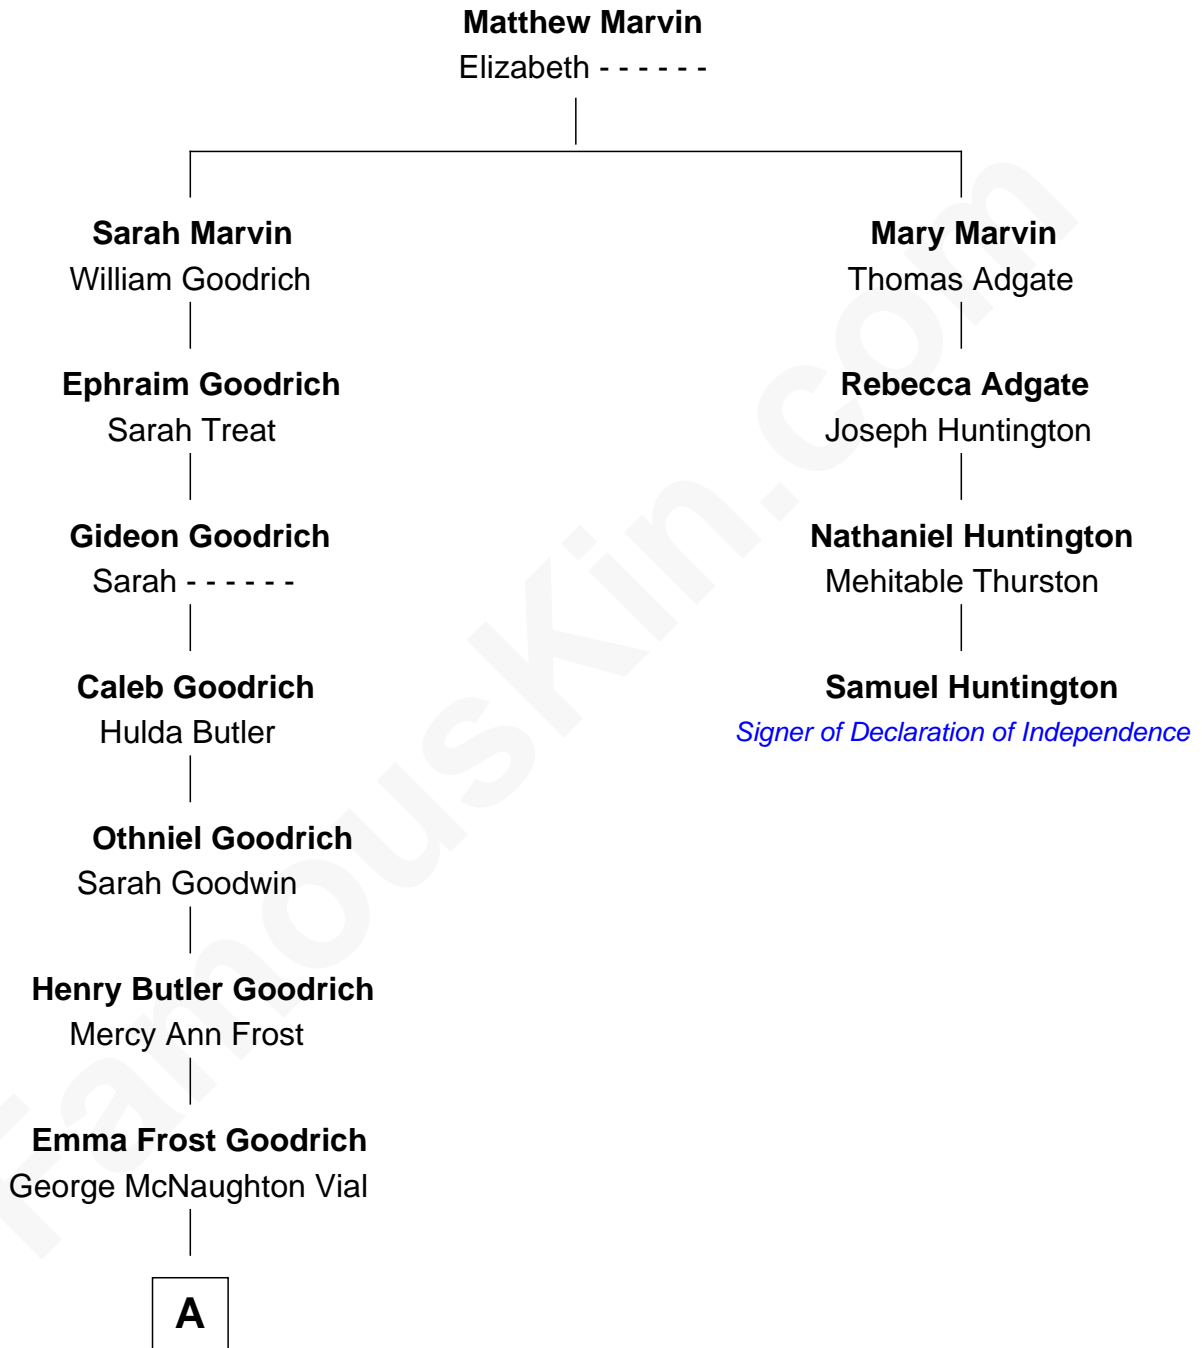

## Relationship Chart of

### Kate Upton

*Sports Illustrated Swimsuit Cover Model*

3rd cousin 7 times removed of

### Samuel Huntington

*Signer of the Declaration of Independence*

**A**

**Charles Henry Vial**  
Margaret Hastings Tyler

**Elizabeth Brooks Vial**  
Stephen Edward Upton

**Jefferson Matthew Upton**  
Shelley Fawn Davis