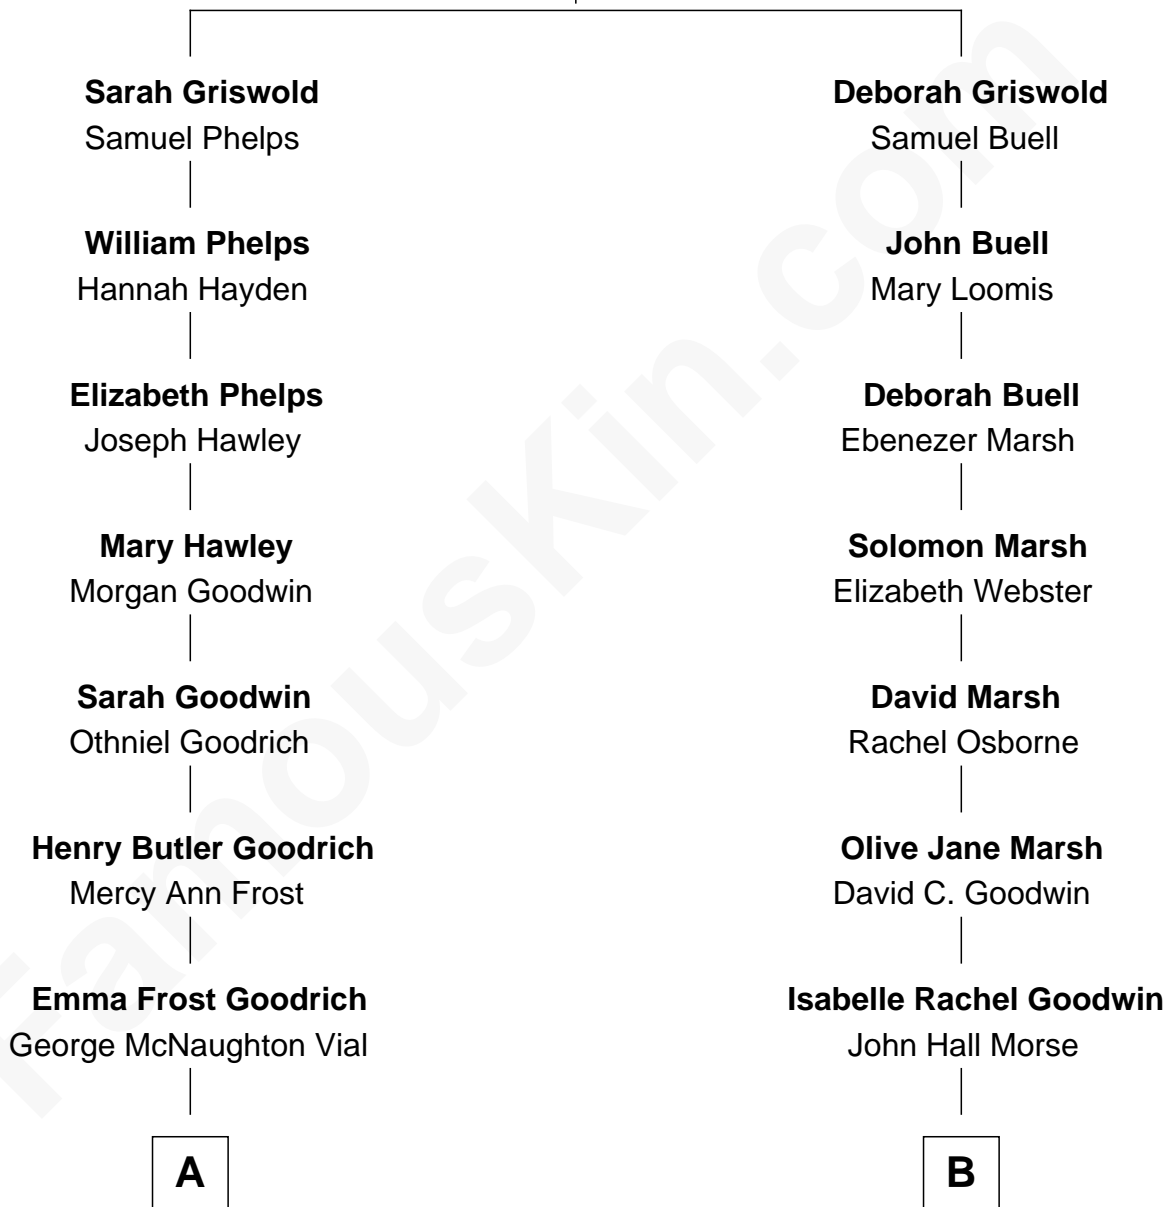

FamousKin.com Relationship Chart of

Kate Upton

Sports Illustrated Swimsuit Cover Model

10th cousin 1 time removed of

Joe Keery

TV and Movie Actor

Edward Griswold

Margaret - - - - -

A

Charles Henry Vial
Margaret Hastings Tyler

Elizabeth Brooks Vial
Stephen Edward Upton

Jefferson Matthew Upton
Shelley Fawn Davis

Kate Upton
Model and Actress

B

Anna Lucretia Morse
Paul Haney

John Thomas Haney
Virginia Mae Holmes