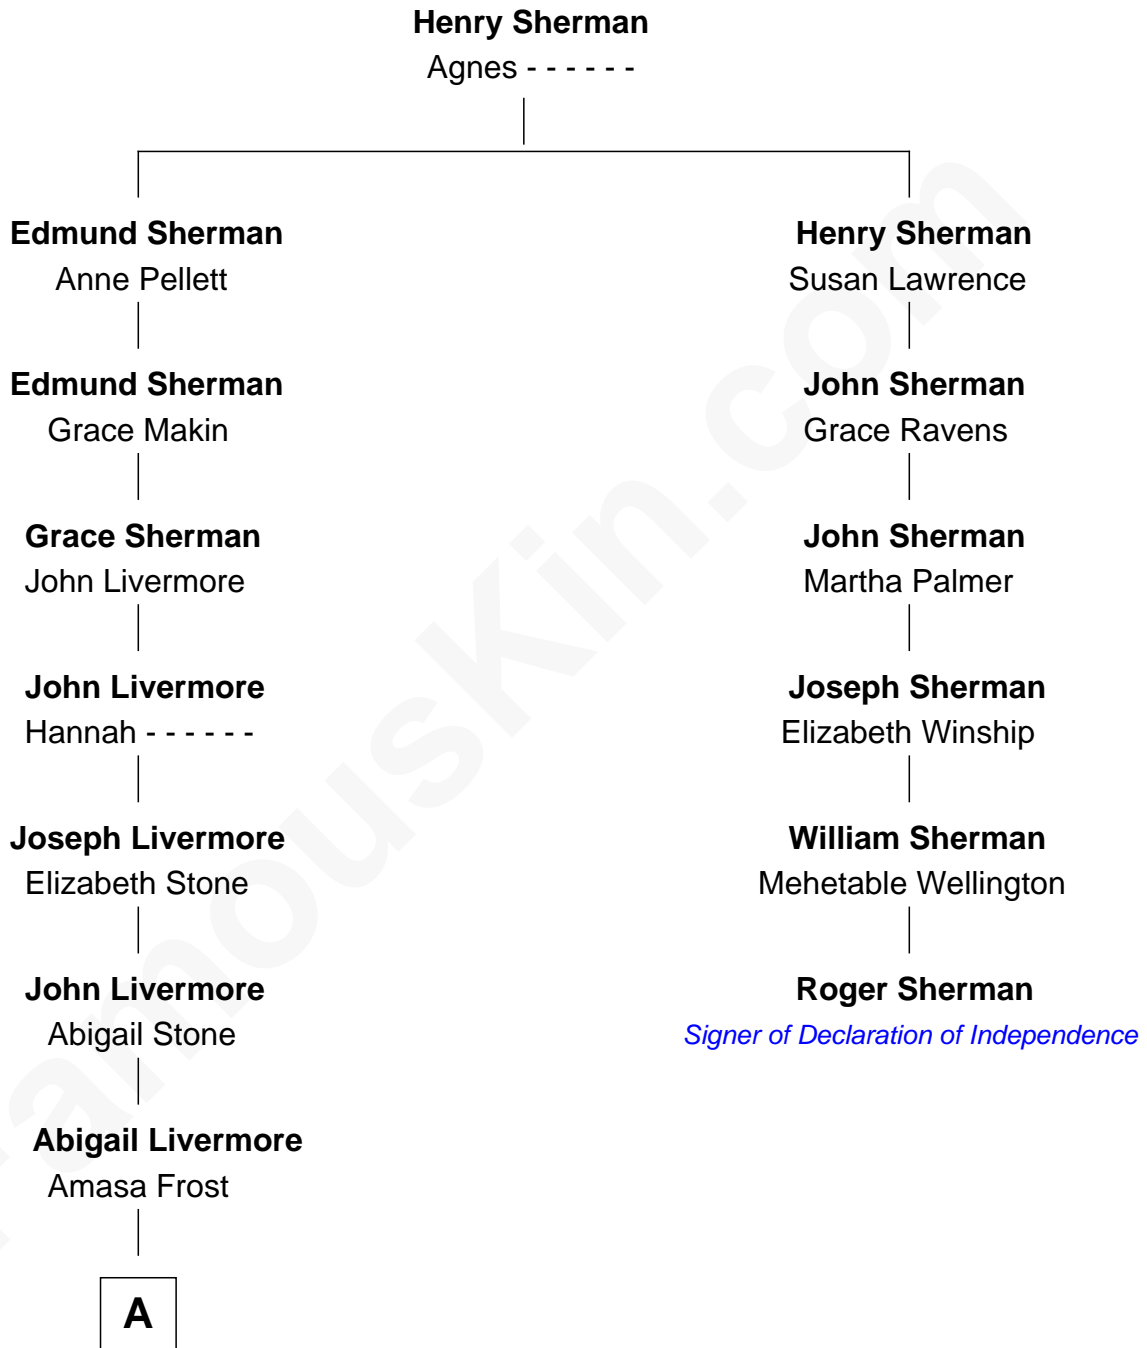

# FamousKin.com

## Relationship Chart of

### Kate Upton

*Sports Illustrated Swimsuit Cover Model*

5th cousin 9 times removed of

### Roger Sherman

*Signer of the Declaration of Independence*

**A**

John Frost

Amy Tenant

Stephen Amasa Frost

Mercyra Kent

Mercy Ann Frost