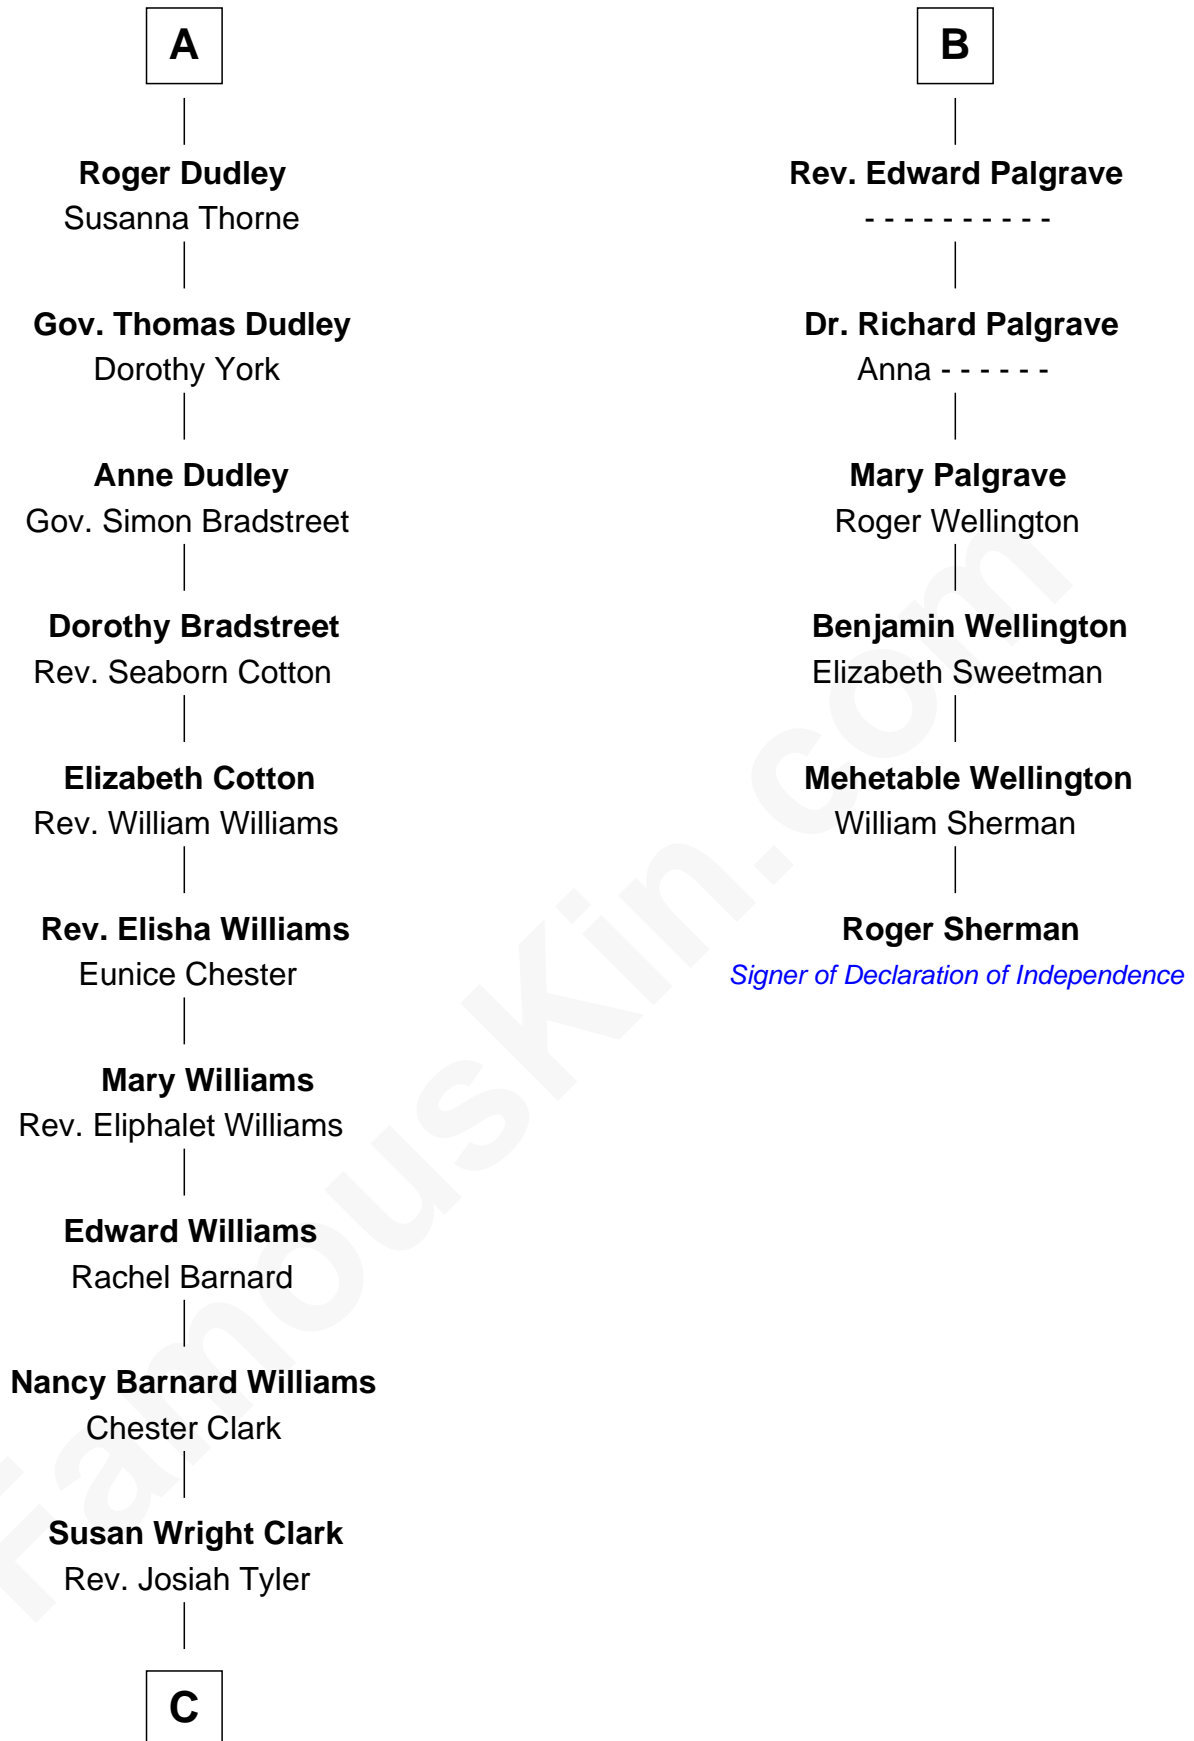

FamousKin.com

Relationship Chart of

Kate Upton

Sports Illustrated Swimsuit Cover Model

12th cousin 9 times removed of

Roger Sherman

Signer of the Declaration of Independence

C

William Chester Tyler

Laura Leland Brooks

Margaret Hastings Tyler

Charles Henry Vial

Elizabeth Brooks Vial

Stephen Edward Upton

Jefferson Matthew Upton

Shelley Fawn Davis