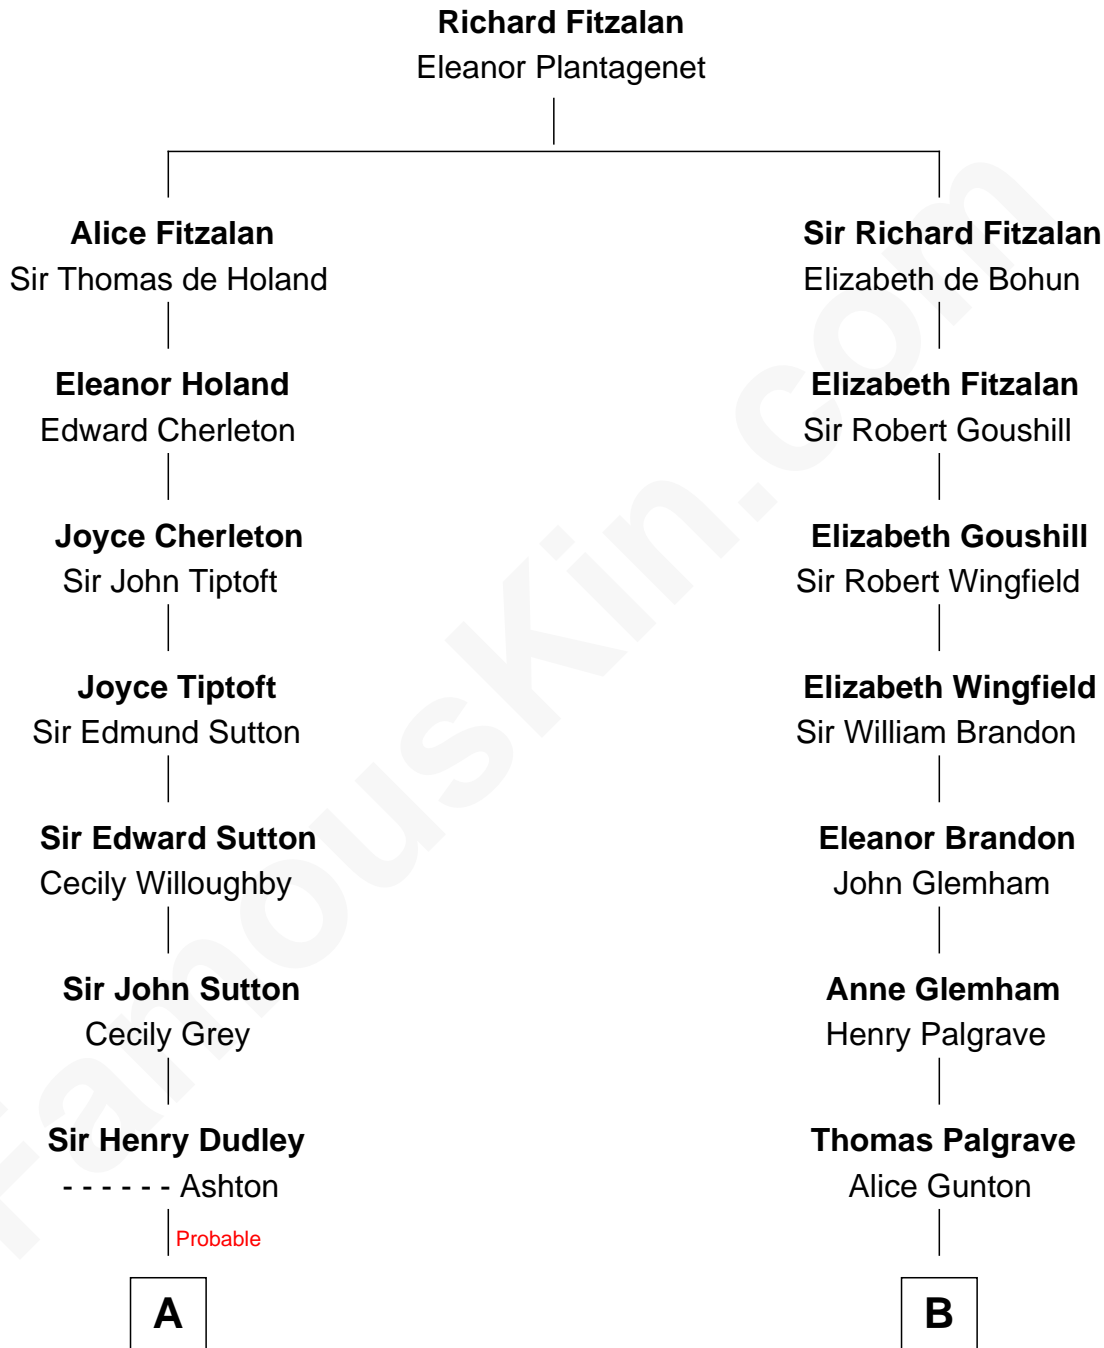

FamousKin.com

Relationship Chart of

Kate Upton

Sports Illustrated Swimsuit Cover Model

12th cousin 9 times removed of

Roger Sherman

Signer of the Declaration of Independence

C

William Chester Tyler

Laura Leland Brooks

Margaret Hastings Tyler

Charles Henry Vial

Elizabeth Brooks Vial

Stephen Edward Upton

Jefferson Matthew Upton

Shelley Fawn Davis