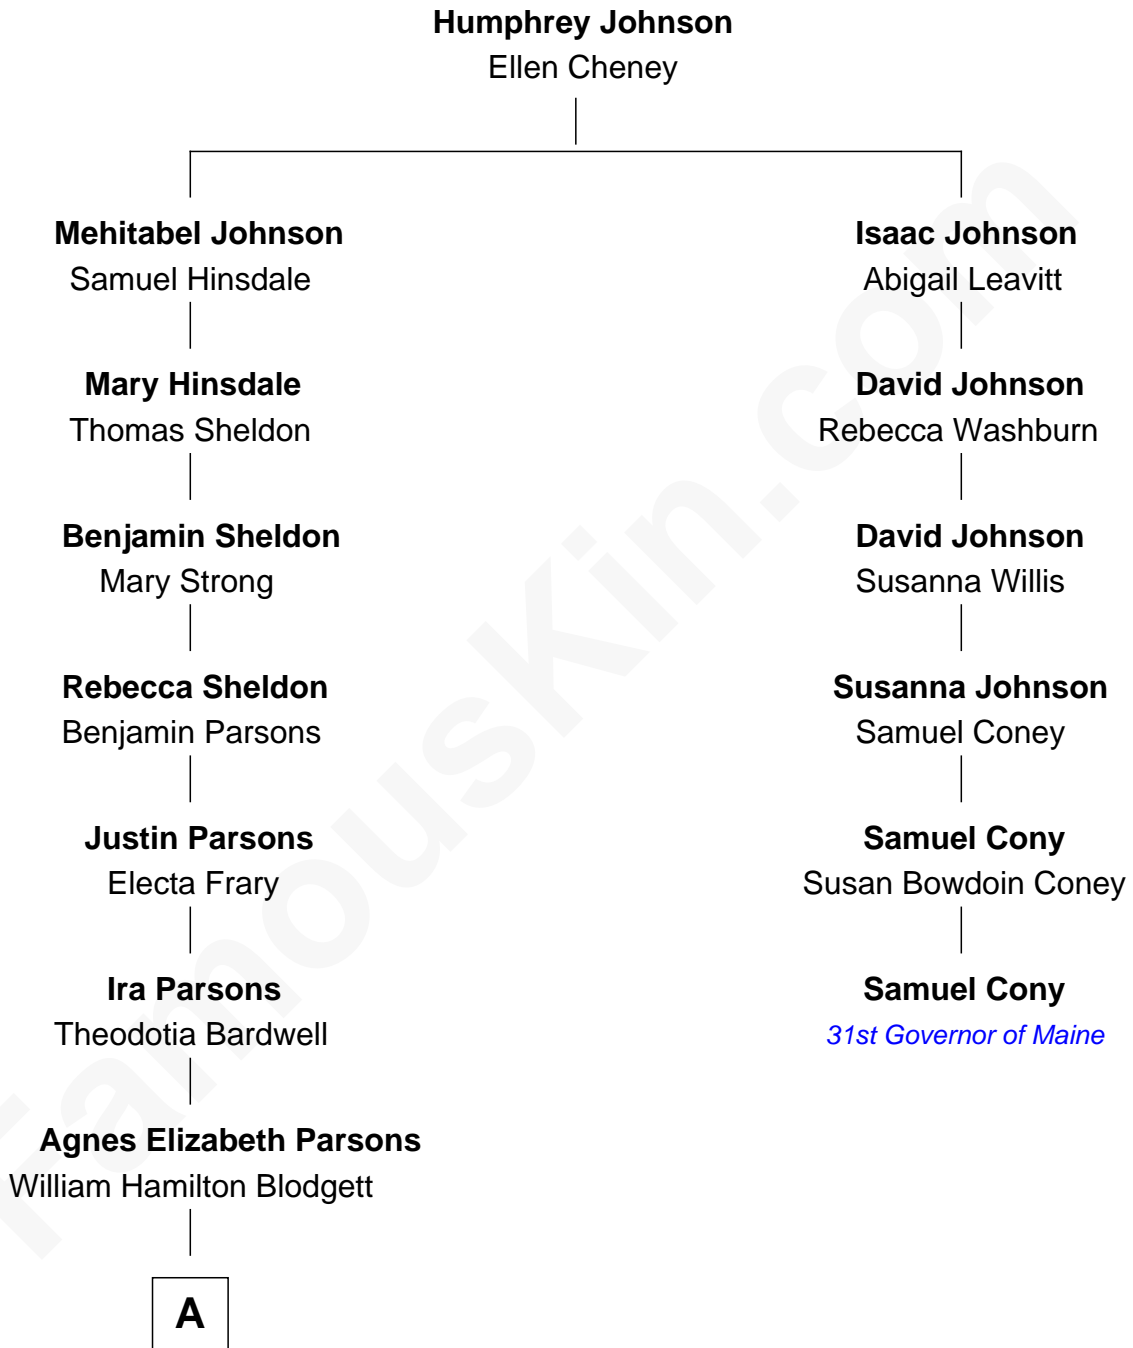

FamousKin.com

Relationship Chart of

Kate Upton

Sports Illustrated Swimsuit Cover Model

5th cousin 6 times removed of

Samuel Cony

31st Governor of Maine

A

Carrie A. Blodgett
Cassius Marcellus Upton

Frederick Stanley Upton
Margaret M. Beckley

Stephen Edward Upton
Elizabeth Brooks Vial

Jefferson Matthew Upton
Shelley Fawn Davis

Kate Upton
Model and Actress

FamousKin.com