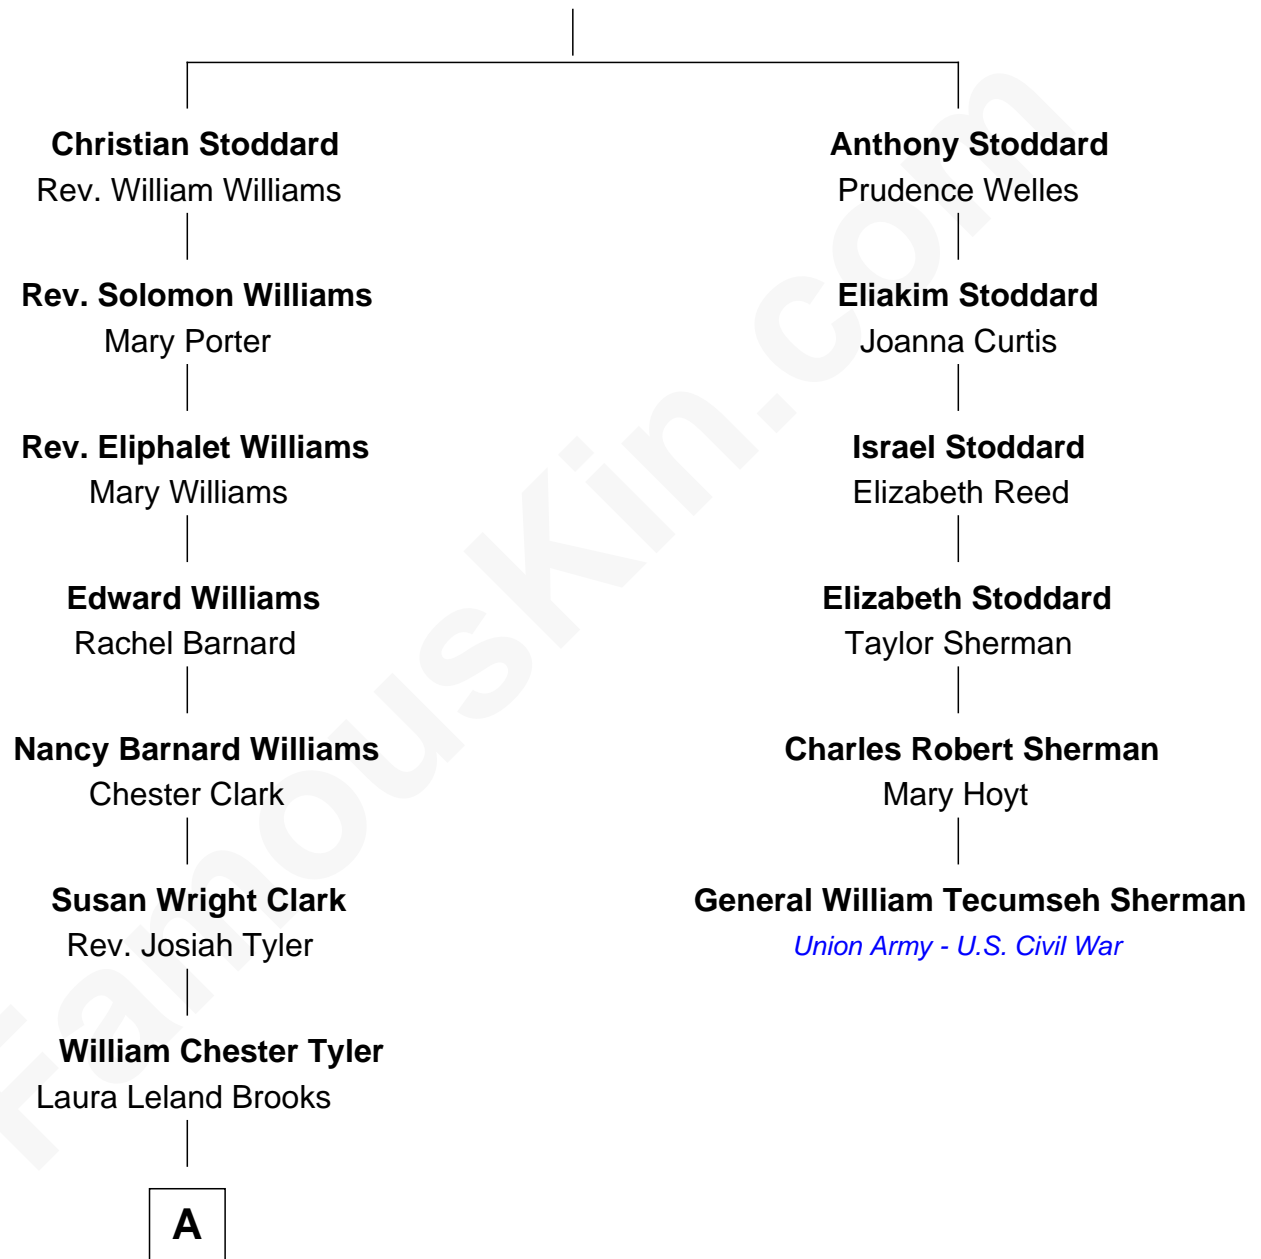

FamousKin.com

Relationship Chart of

Kate Upton

Sports Illustrated Swimsuit Cover Model

5th cousin 5 times removed of

General William Tecumseh Sherman

Union Army - U.S. Civil War

Rev. Solomon Stoddard

Esther Warham

A

—
Margaret Hastings Tyler

Charles Henry Vial

—
Elizabeth Brooks Vial

Stephen Edward Upton

—
Jefferson Matthew Upton

Shelley Fawn Davis