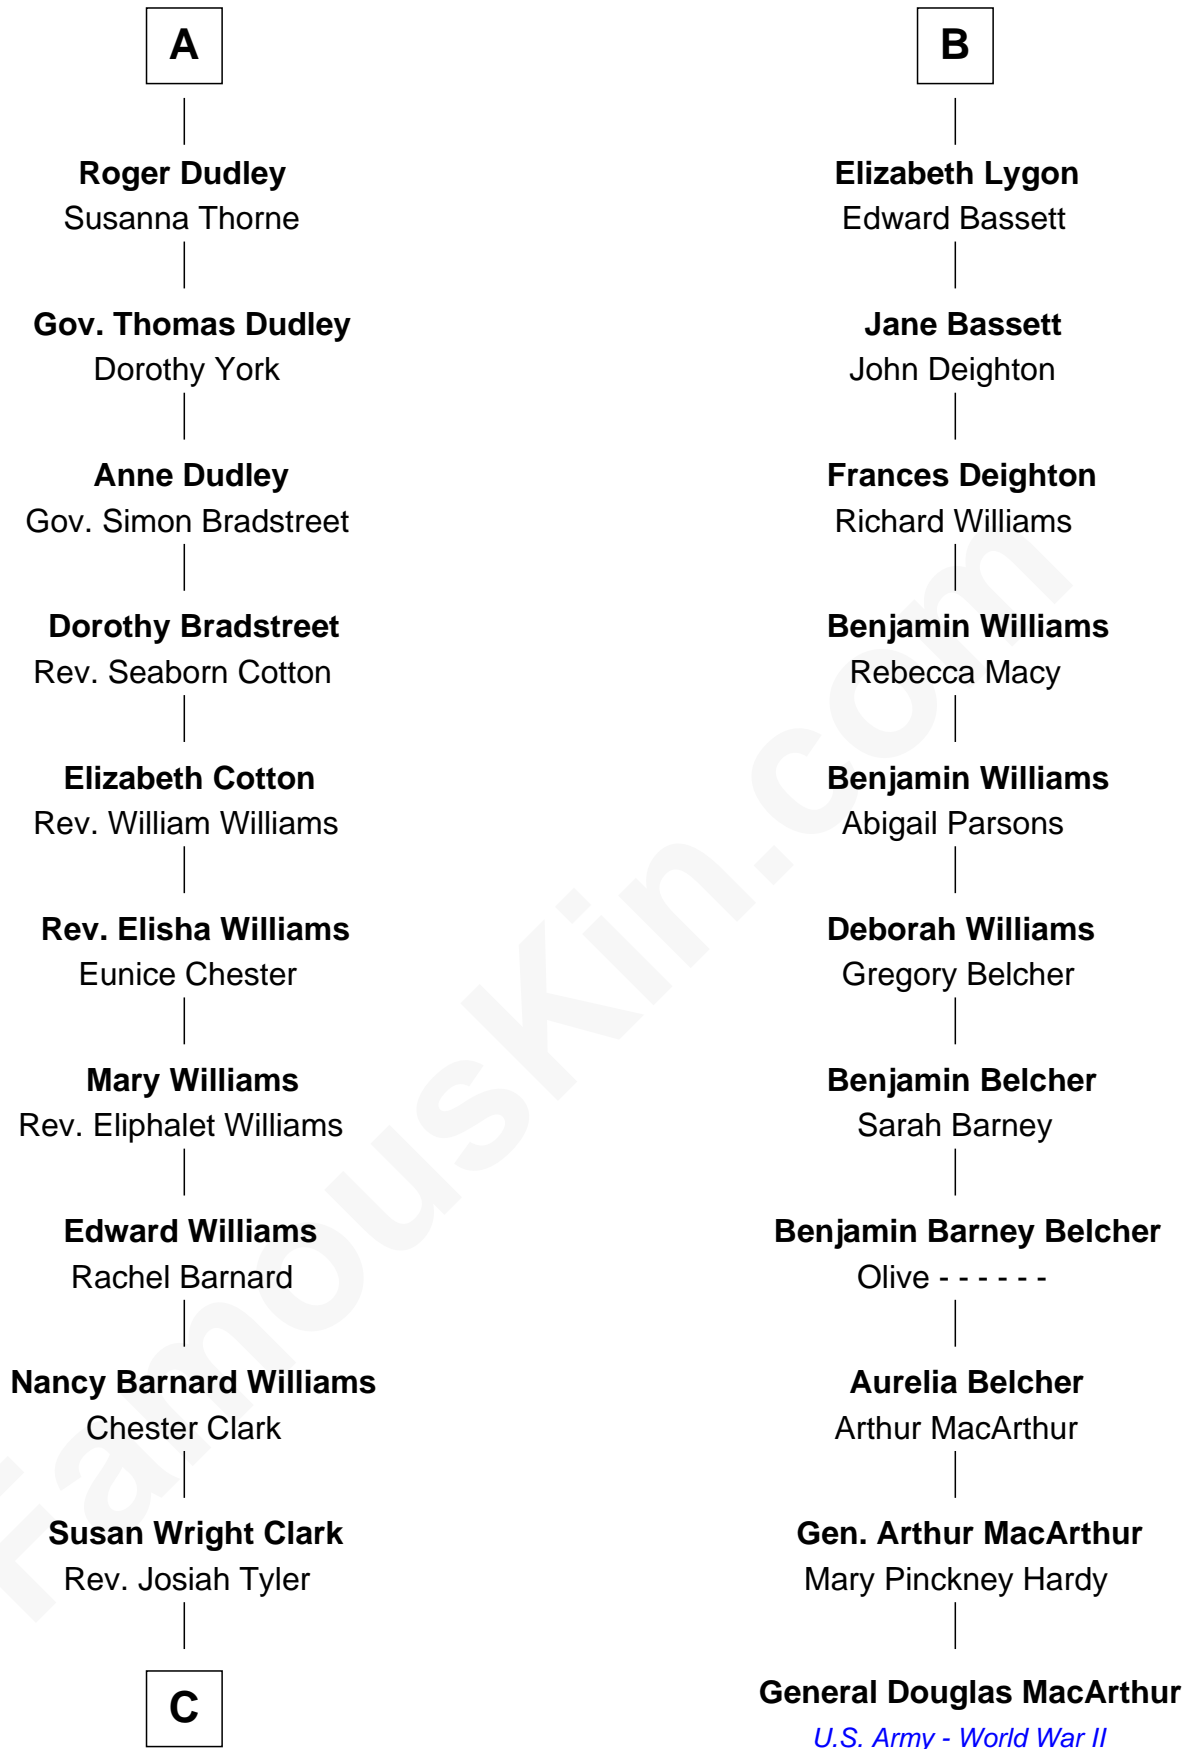

## Relationship Chart of

### Kate Upton

*Sports Illustrated Swimsuit Cover Model*

17th cousin 4 times removed of

**General Douglas MacArthur**  
*U.S. Army - World War II*

**C**

William Chester Tyler

Laura Leland Brooks

Margaret Hastings Tyler