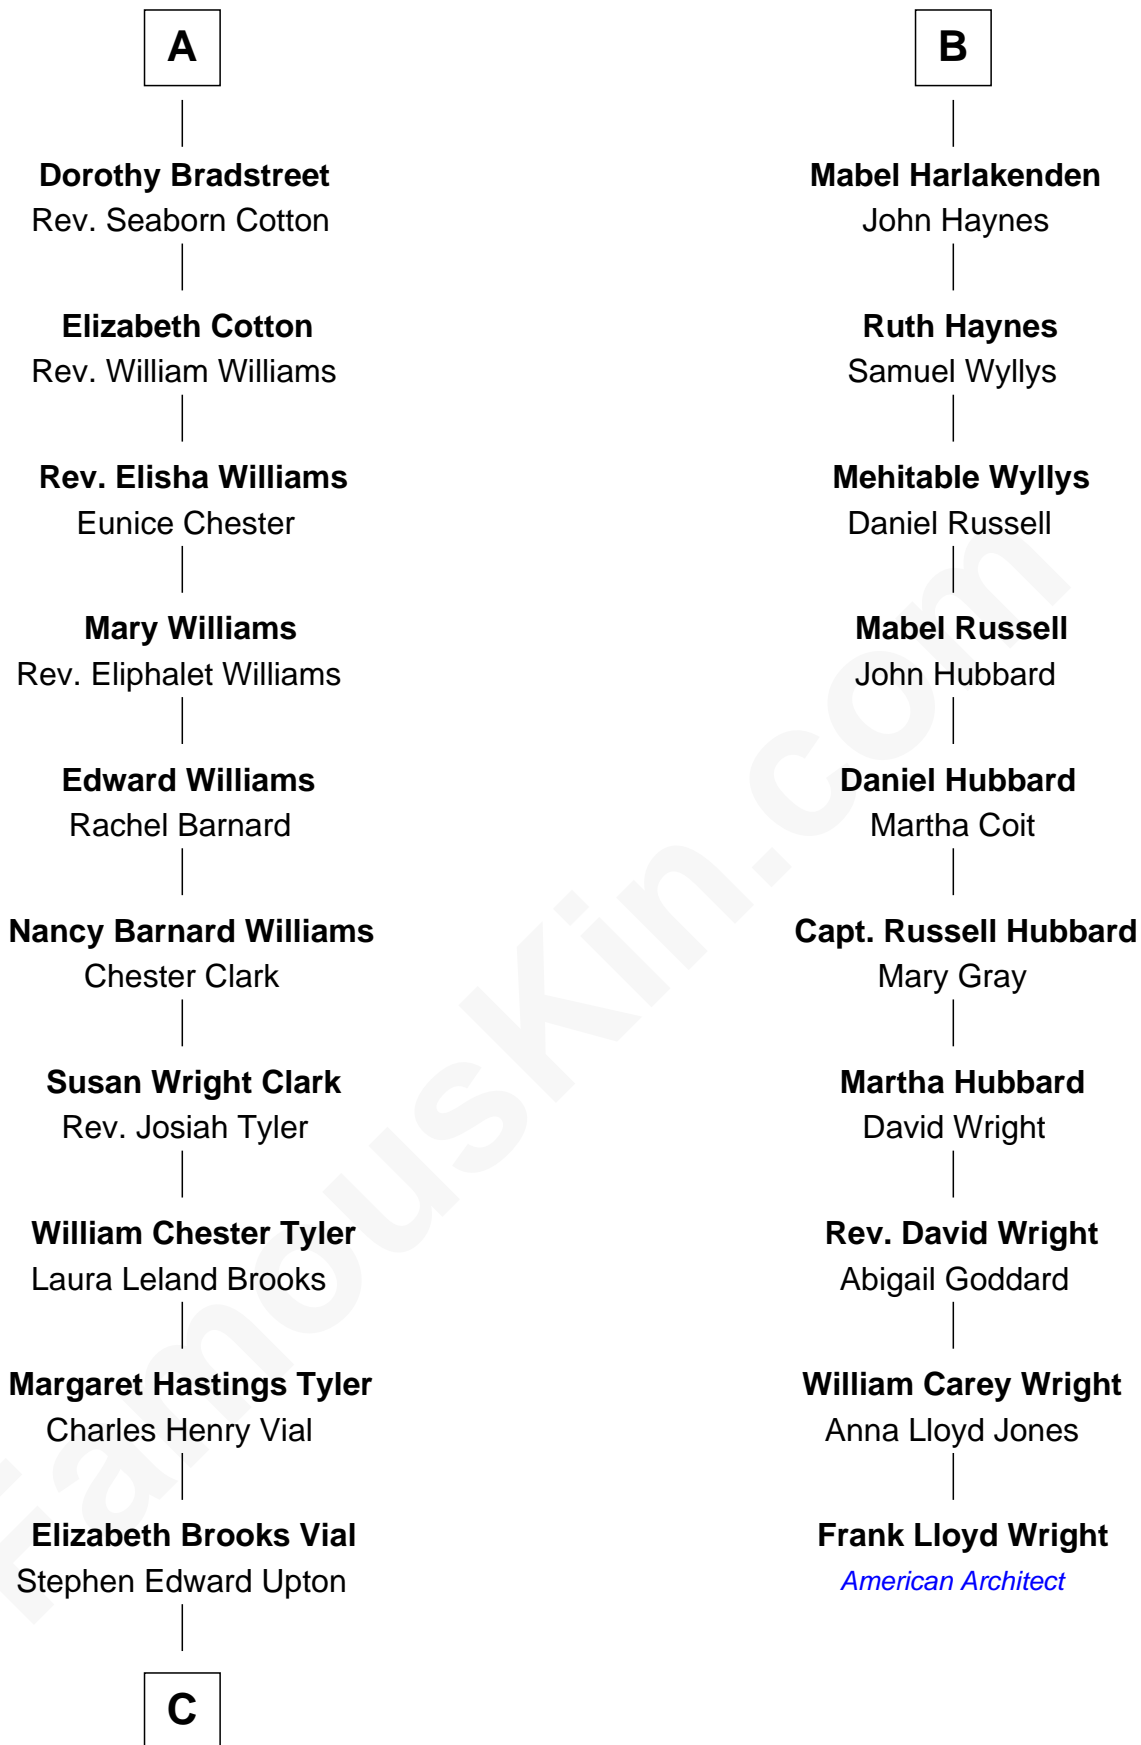

FamousKin.com

Relationship Chart of

Kate Upton

Sports Illustrated Swimsuit Cover Model

16th cousin 2 times removed of

Frank Lloyd Wright

American Architect

C

Jefferson Matthew Upton

Shelley Fawn Davis

Kate Upton

Model and Actress

FamousKin.com