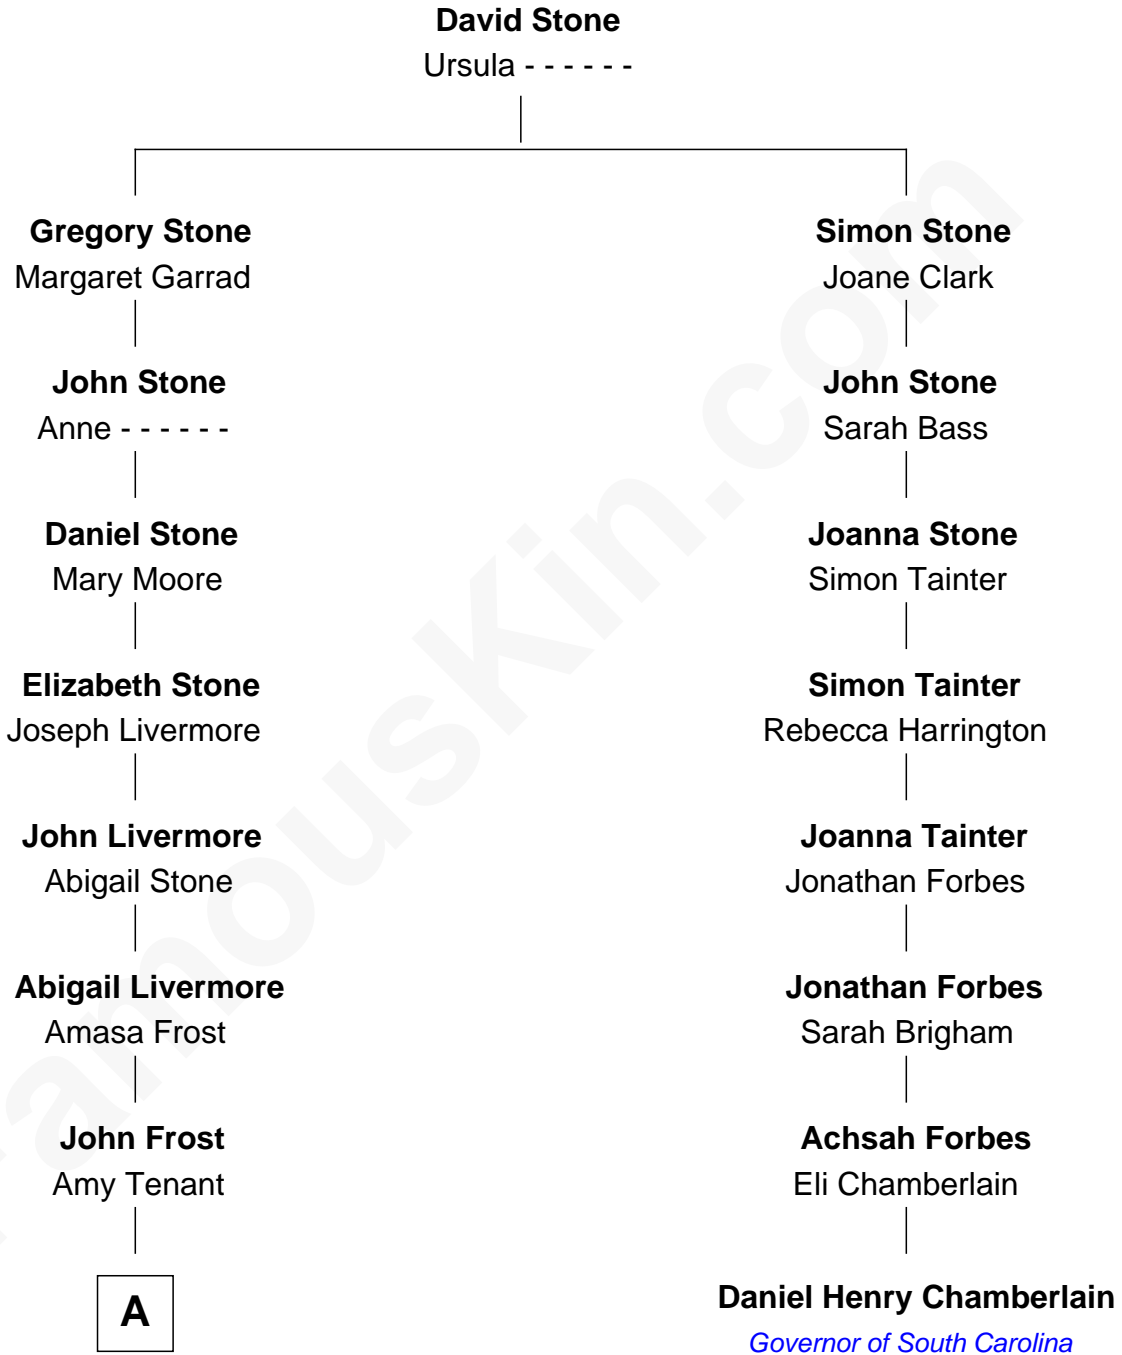

FamousKin.com

Relationship Chart of

Kate Upton

Sports Illustrated Swimsuit Cover Model

7th cousin 6 times removed of

Daniel Henry Chamberlain

76th Governor of South Carolina

A

Stephen Amasa Frost

Mercyra Kent

Mercy Ann Frost

Henry Butler Goodrich

Emma Frost Goodrich

George McNaughton Vial

Charles Henry Vial

Margaret Hastings Tyler

Elizabeth Brooks Vial

Stephen Edward Upton

Jefferson Matthew Upton

Shelley Fawn Davis

Kate Upton

Model and Actress