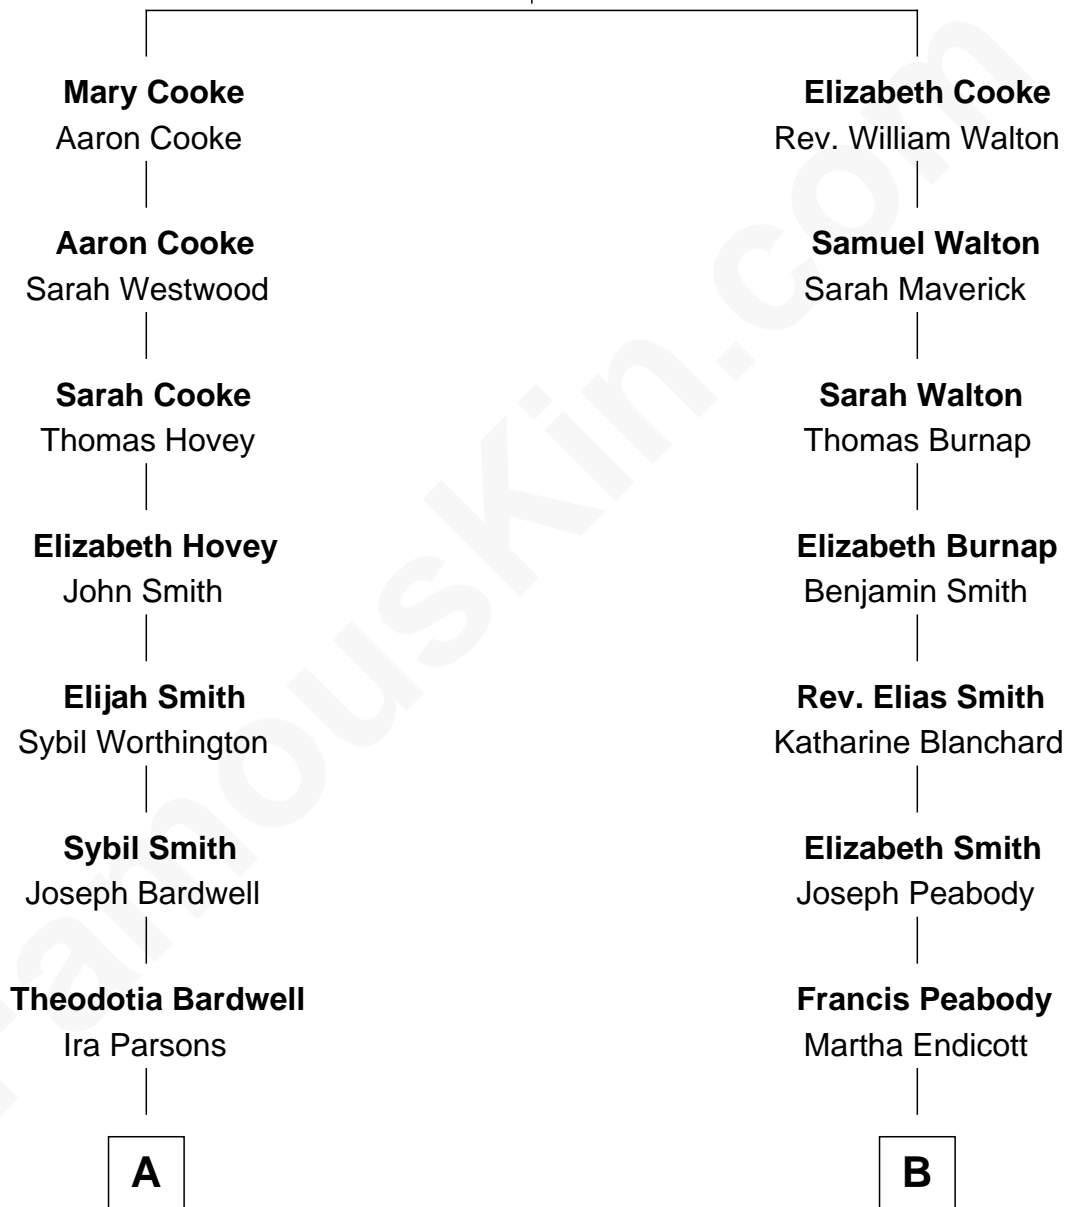

## Relationship Chart of

### Kate Upton

*Sports Illustrated Swimsuit Cover Model*

11th cousin 1 time removed of

### Kyra Sedgwick

*TV and Movie Actress*

**William Cooke**  
Martha White

**A**

**Agnes Elizabeth Parsons**  
William Hamilton Blodgett

**Carrie A. Blodgett**  
Cassius Marcellus Upton

**Frederick Stanley Upton**  
Margaret M. Beckley