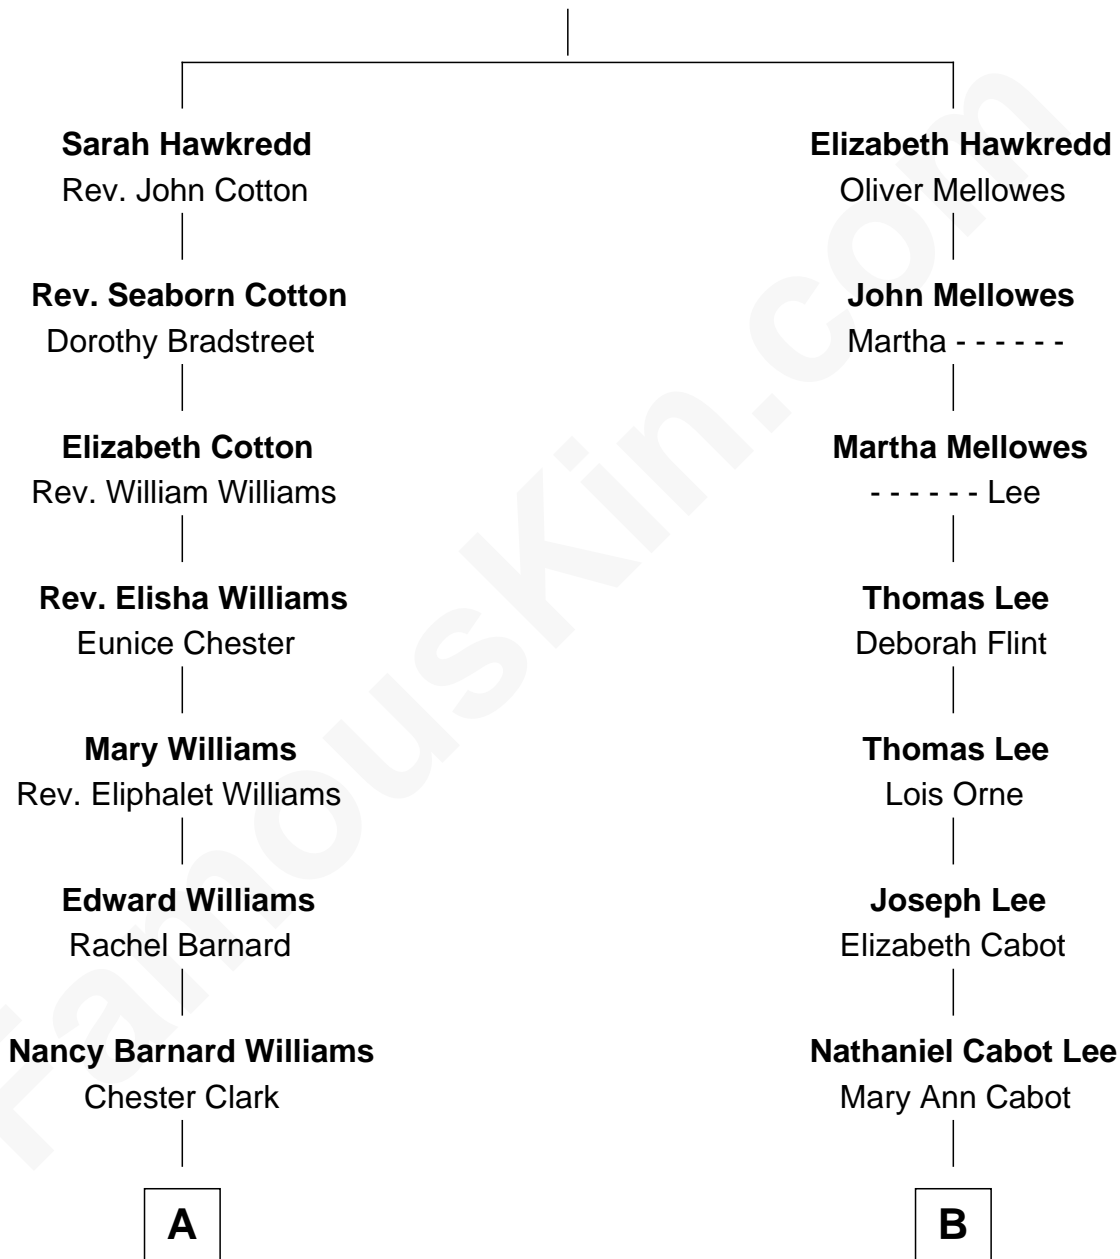

# FamousKin.com Relationship Chart of

**Kate Upton**

*Sports Illustrated Swimsuit Cover Model*

12th cousin of

**Kyra Sedgwick**

*TV and Movie Actress*

**Anthony Hawkredd**

Isabel Dowse

**A**

**Susan Wright Clark**  
Rev. Josiah Tyler

**William Chester Tyler**  
Laura Leland Brooks

**Margaret Hastings Tyler**  
Charles Henry Vial

**Elizabeth Brooks Vial**  
Stephen Edward Upton

**Jefferson Matthew Upton**  
Shelley Fawn Davis