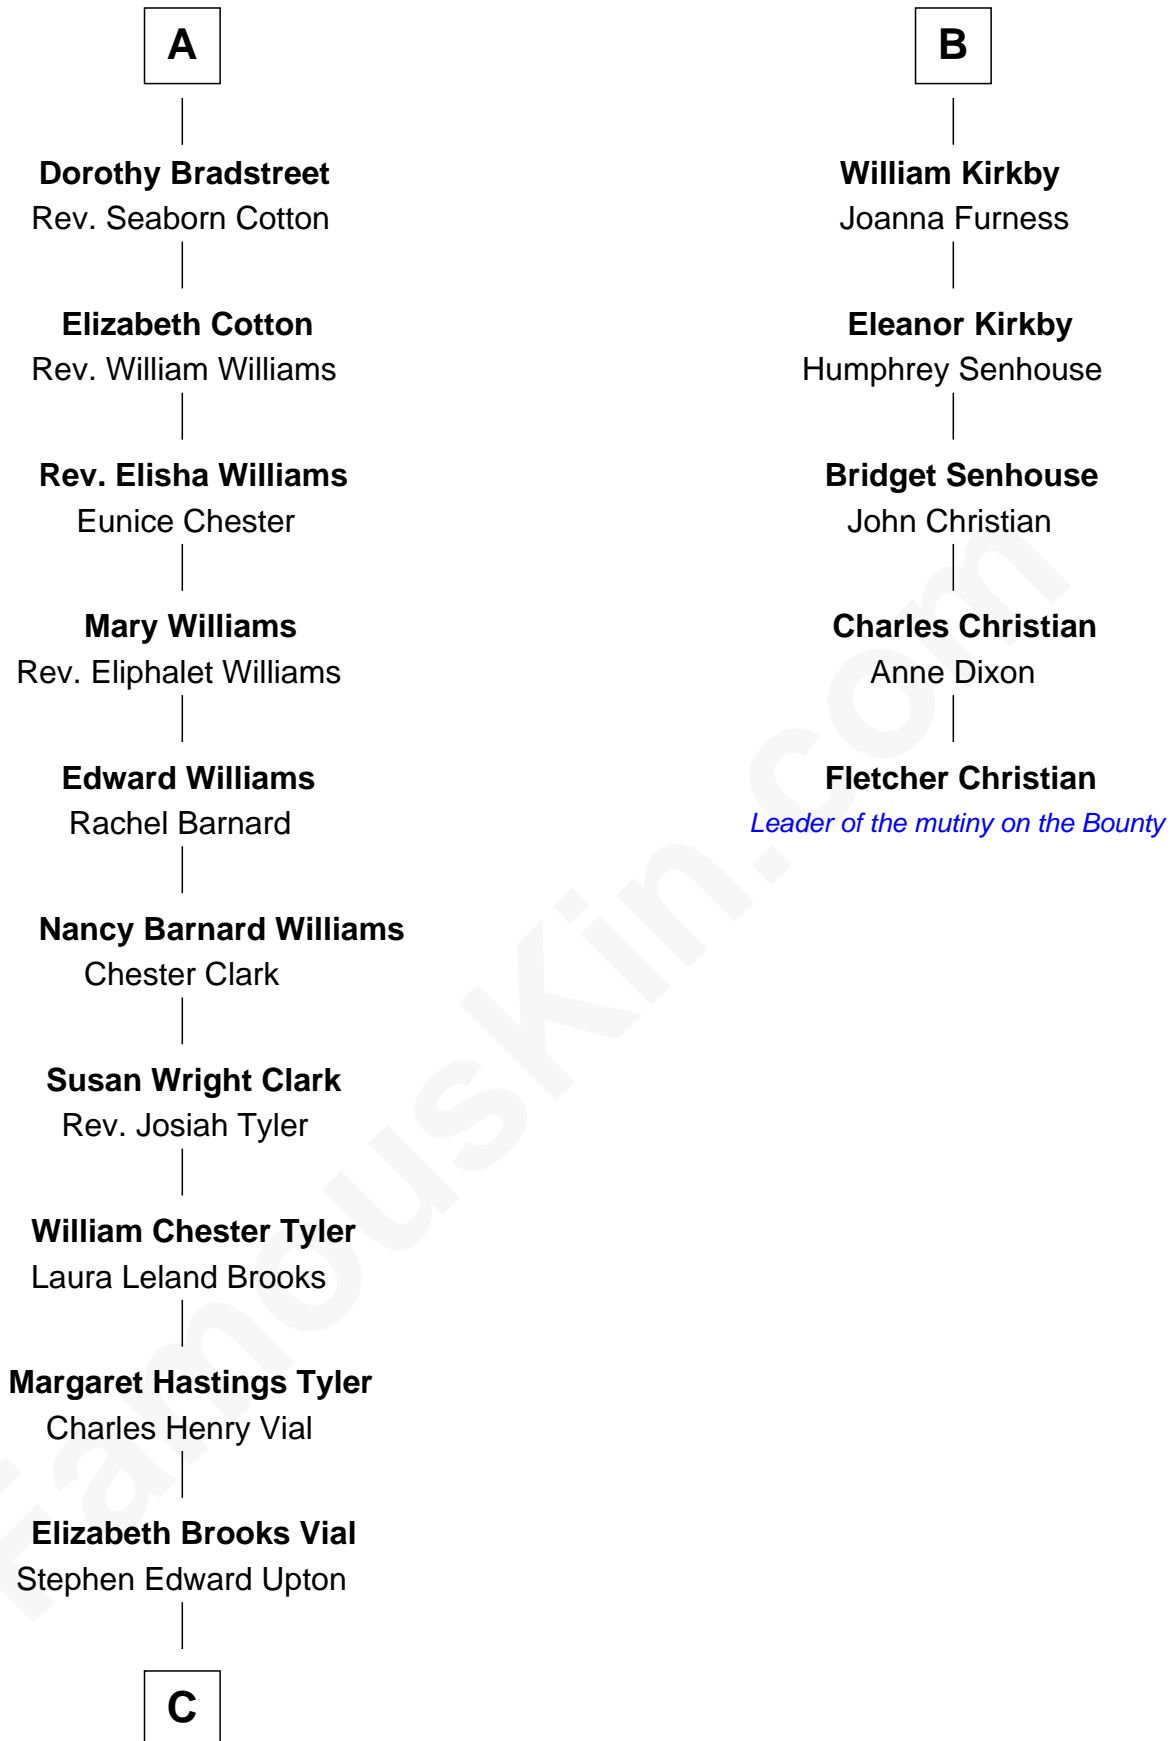

FamousKin.com

Relationship Chart of

Kate Upton

Sports Illustrated Swimsuit Cover Model

11th cousin 7 times removed of

Fletcher Christian

Leader of the mutiny on the Bounty

Sir Richard Neville

Alice Montagu

C

Jefferson Matthew Upton

Shelley Fawn Davis

Kate Upton

Model and Actress

FamousKin.com