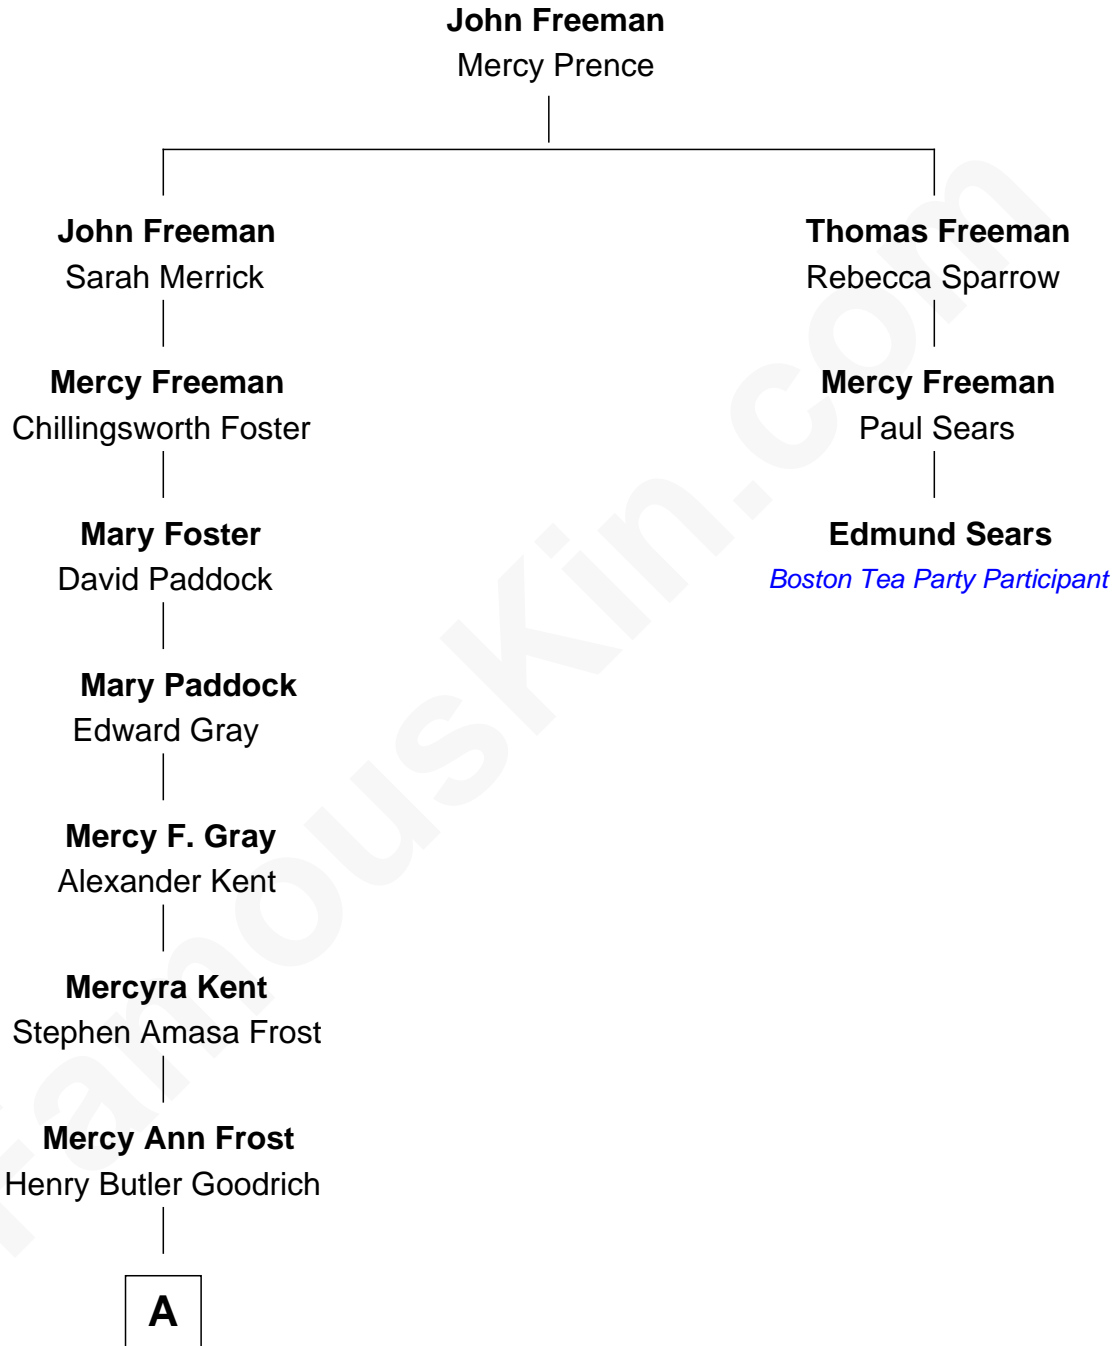

## Relationship Chart of

### Kate Upton

*Sports Illustrated Swimsuit Cover Model*

2nd cousin 9 times removed of

### Edmund Sears

*Boston Tea Party Participant*

**A**

—  
**Emma Frost Goodrich**  
George McNaughton Vial

—  
**Charles Henry Vial**  
Margaret Hastings Tyler

—  
**Elizabeth Brooks Vial**  
Stephen Edward Upton