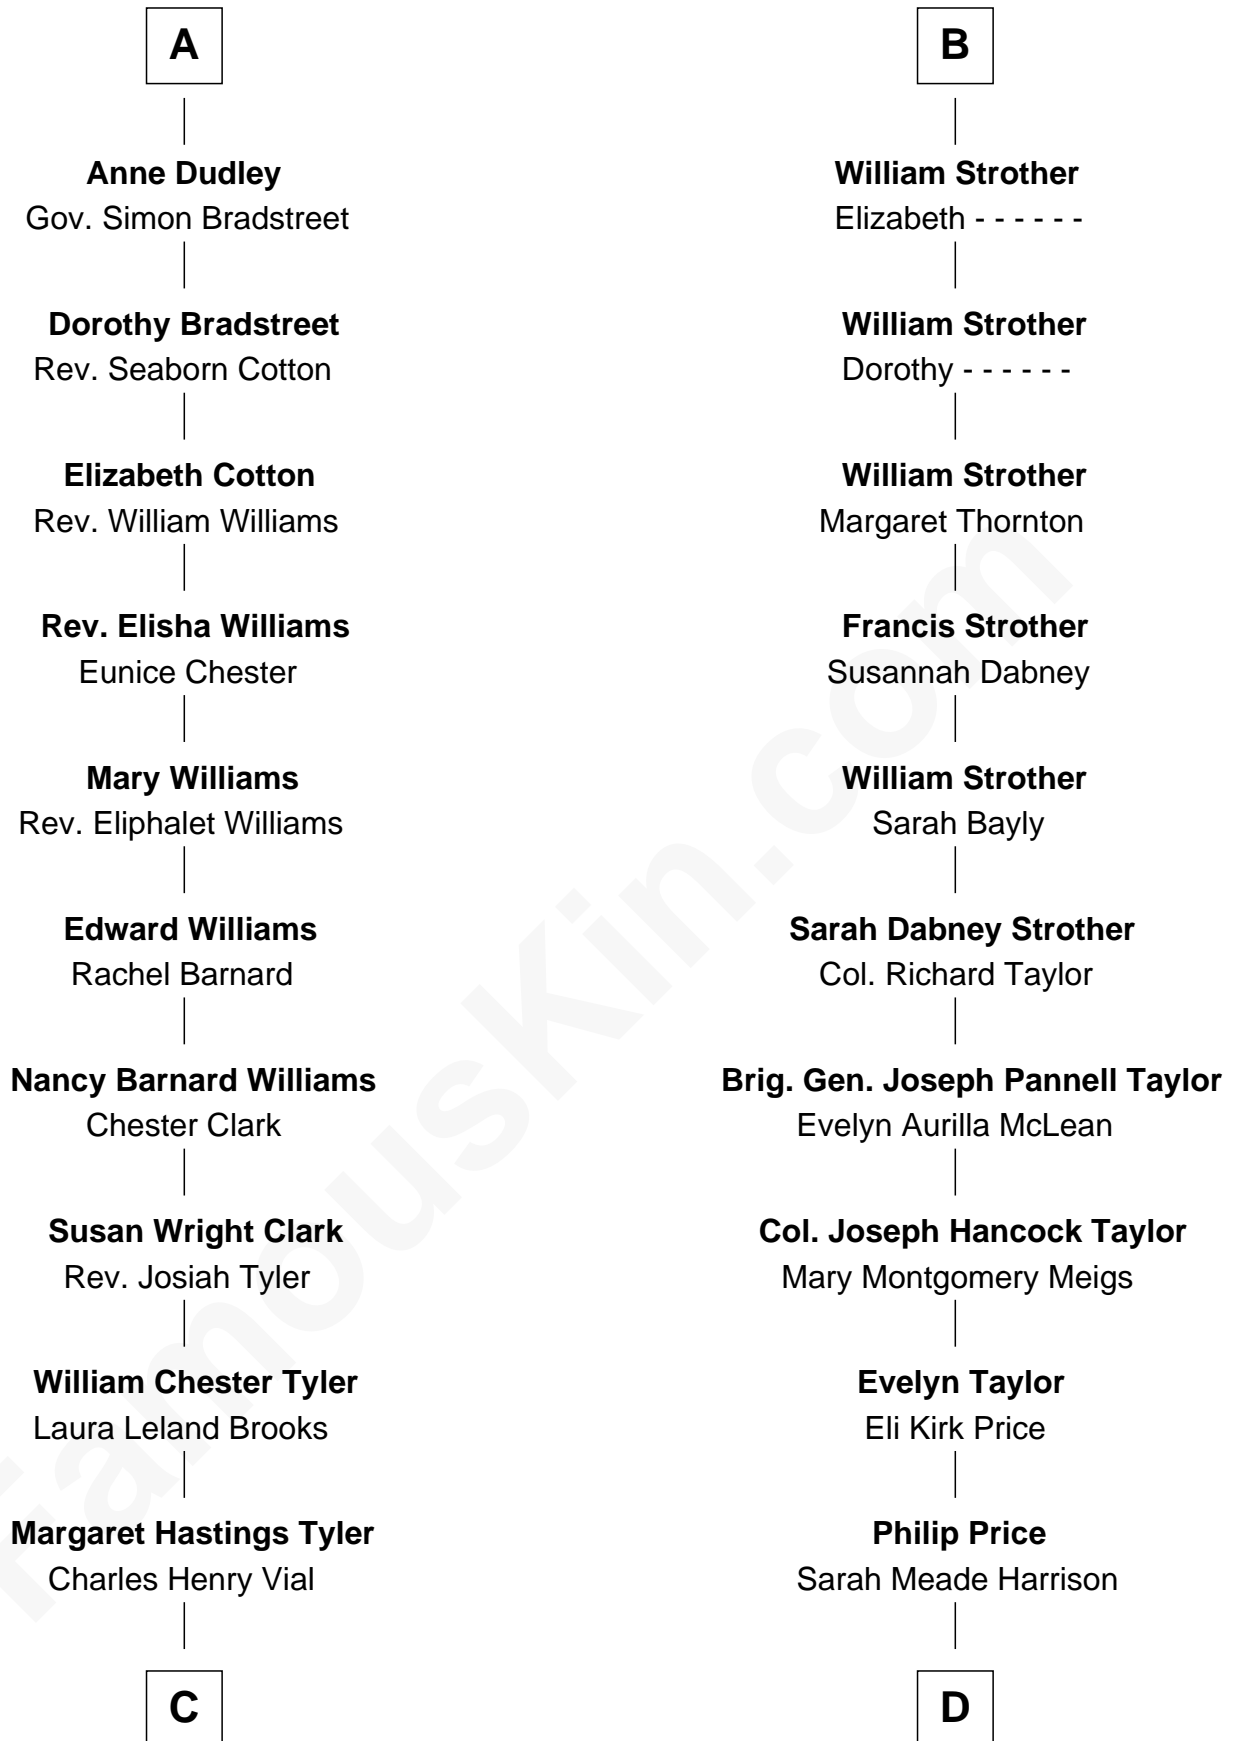

FamousKin.com

Relationship Chart of

Kate Upton

Sports Illustrated Swimsuit Cover Model

18th cousin 1 time removed of

Parker Stevenson
TV and Movie Actor

FamousKin.com