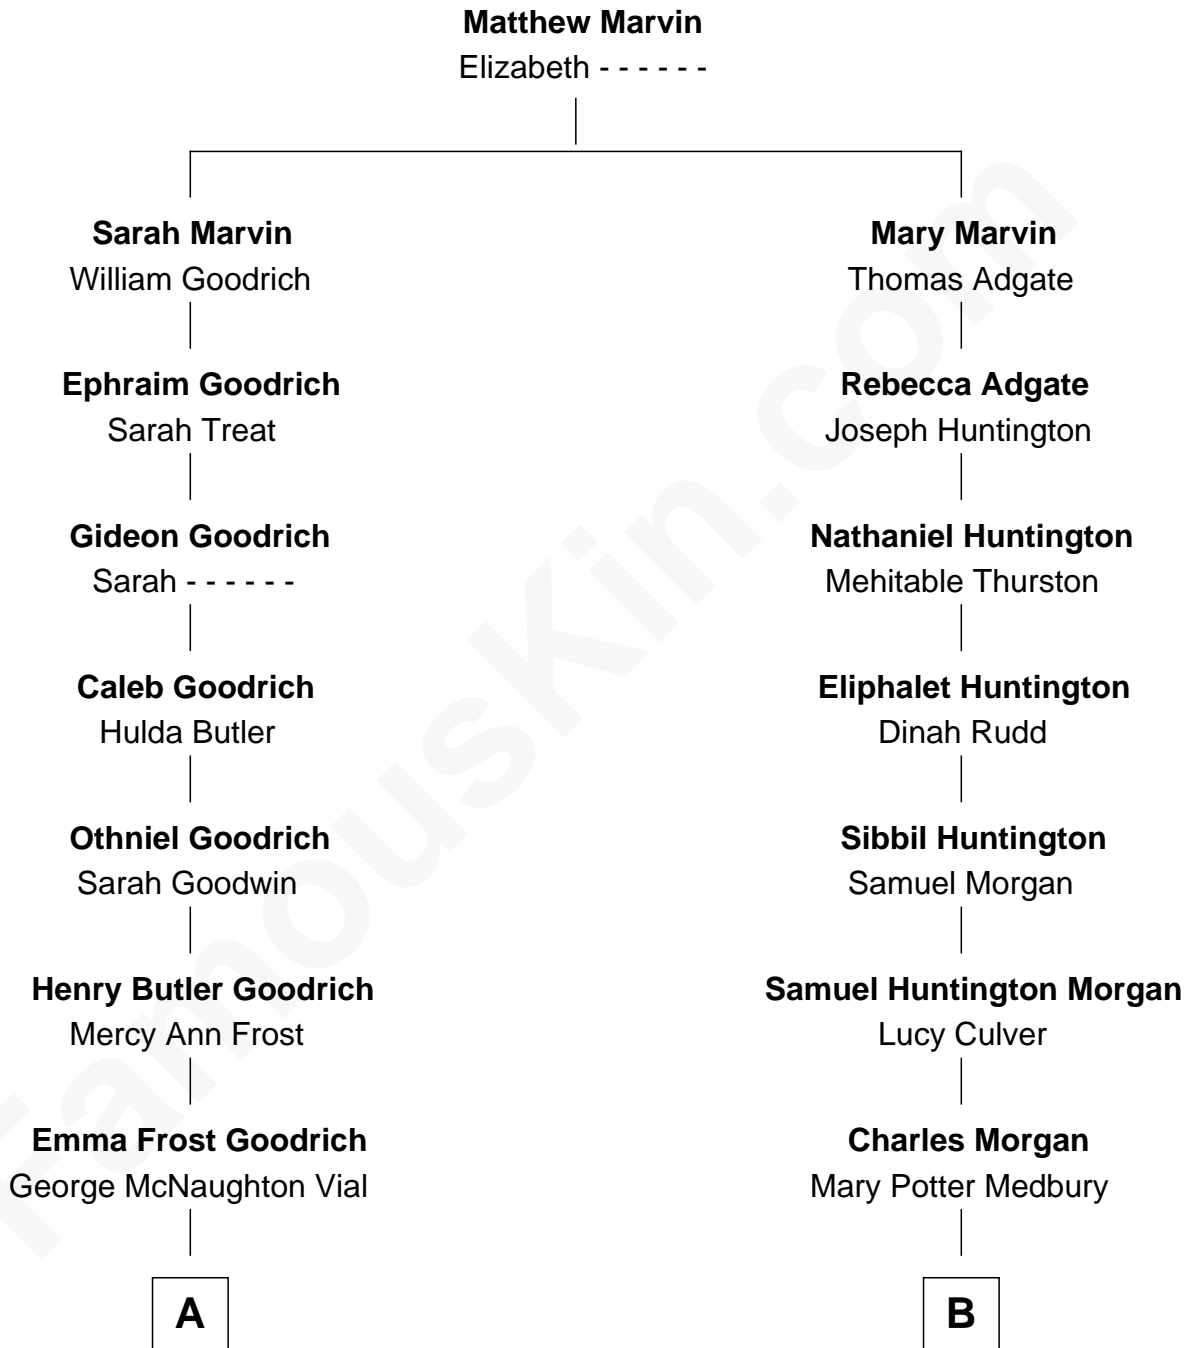

# FamousKin.com

## Relationship Chart of

### Kate Upton

*Sports Illustrated Swimsuit Cover Model*

9th cousin 1 time removed of

**Ann Morgan Guilbert**  
*TV and Movie Actress*

**A**

**Charles Henry Vial**  
Margaret Hastings Tyler

**Elizabeth Brooks Vial**  
Stephen Edward Upton