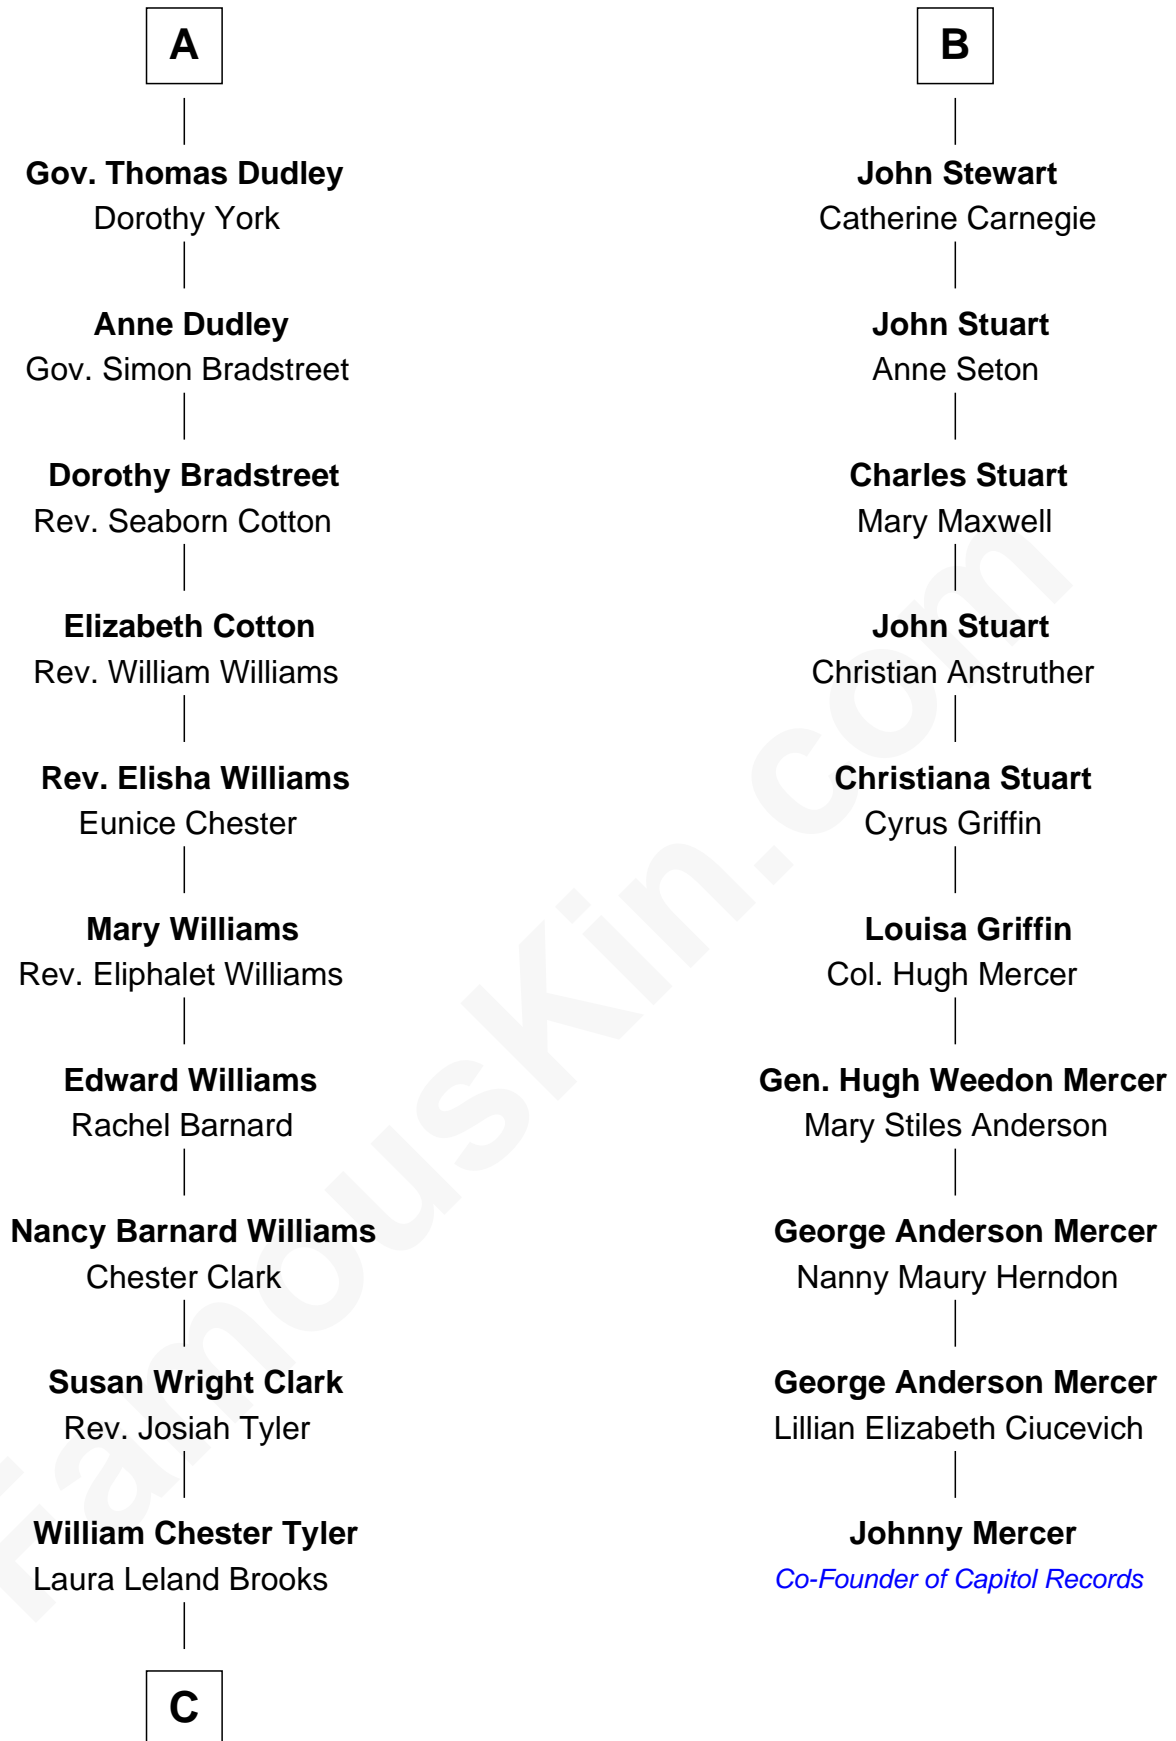

## Relationship Chart of

### Kate Upton

*Sports Illustrated Swimsuit Cover Model*

16th cousin 4 times removed of

### Johnny Mercer

*Songwriter and Co-Founder of Capitol Records*

**Sir Thomas de Holand**

Alice Fitzalan

**C**

—  
**Margaret Hastings Tyler**

Charles Henry Vial

—  
**Elizabeth Brooks Vial**