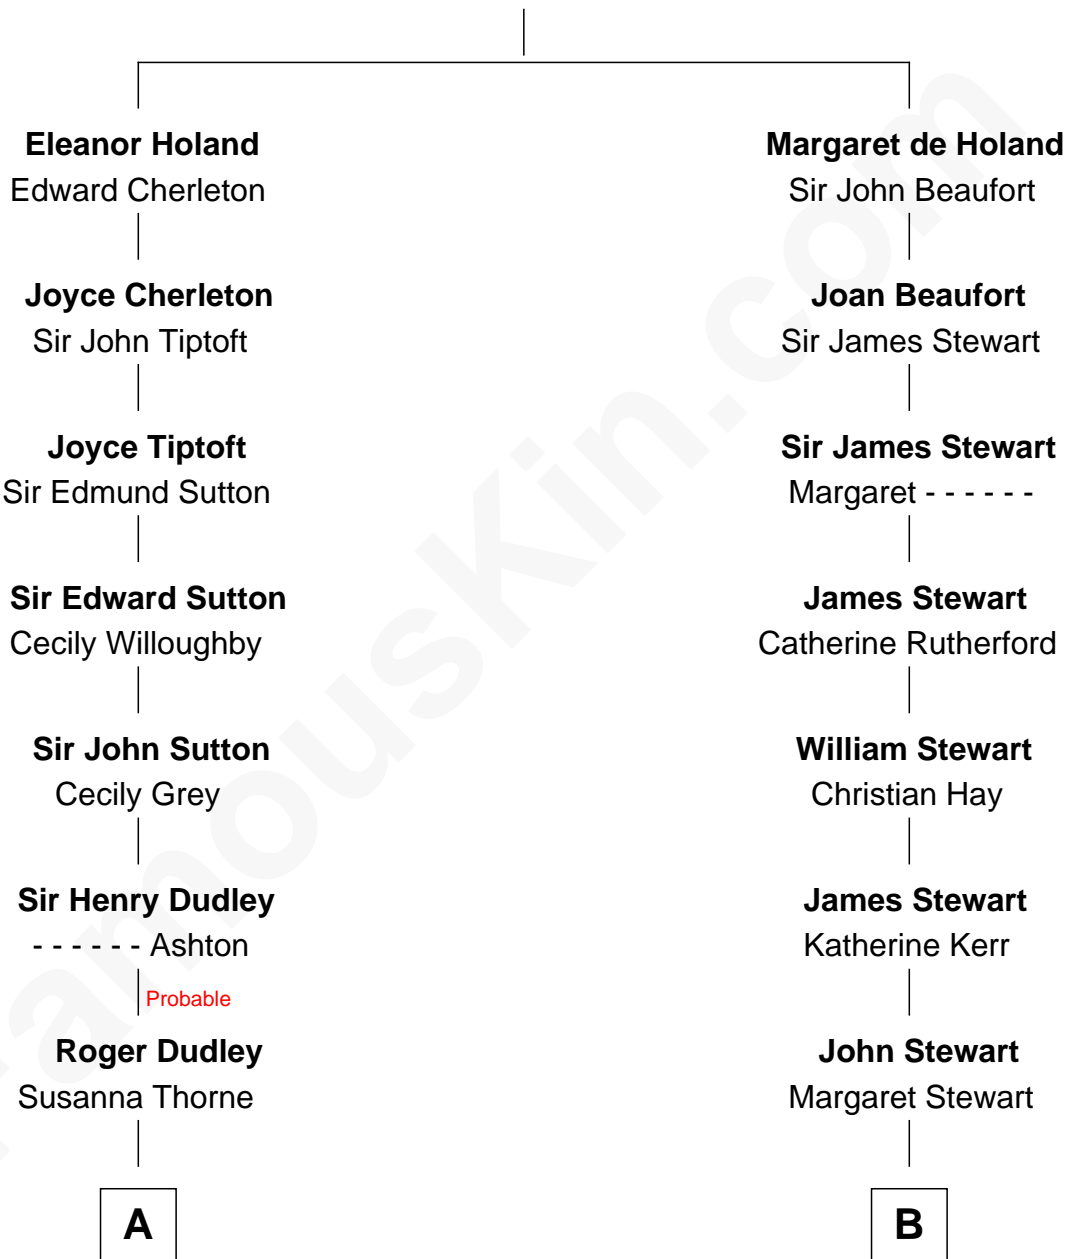

## Relationship Chart of

### Kate Upton

*Sports Illustrated Swimsuit Cover Model*

16th cousin 4 times removed of

### Johnny Mercer

*Songwriter and Co-Founder of Capitol Records*

**Sir Thomas de Holand**

Alice Fitzalan

**C**

—  
**Margaret Hastings Tyler**

Charles Henry Vial

—  
**Elizabeth Brooks Vial**