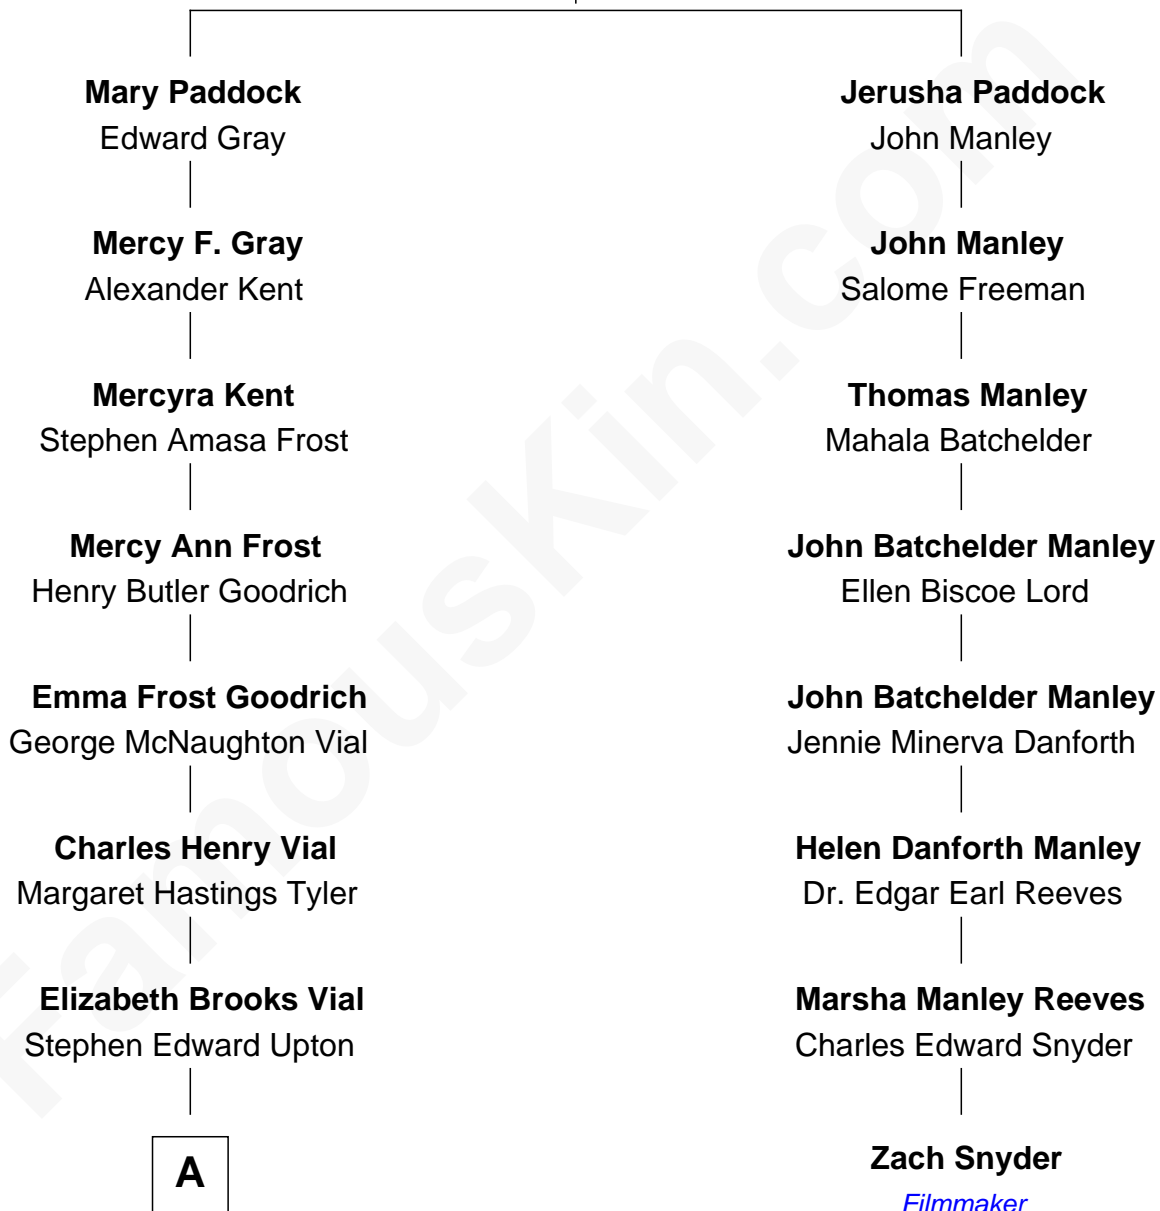

FamousKin.com Relationship Chart of

Kate Upton

Sports Illustrated Swimsuit Cover Model

7th cousin 1 time removed of

Zach Snyder

Filmmaker

David Paddock

Mary Foster

A

Jefferson Matthew Upton

Shelley Fawn Davis

Kate Upton

Model and Actress

FamousKin.com