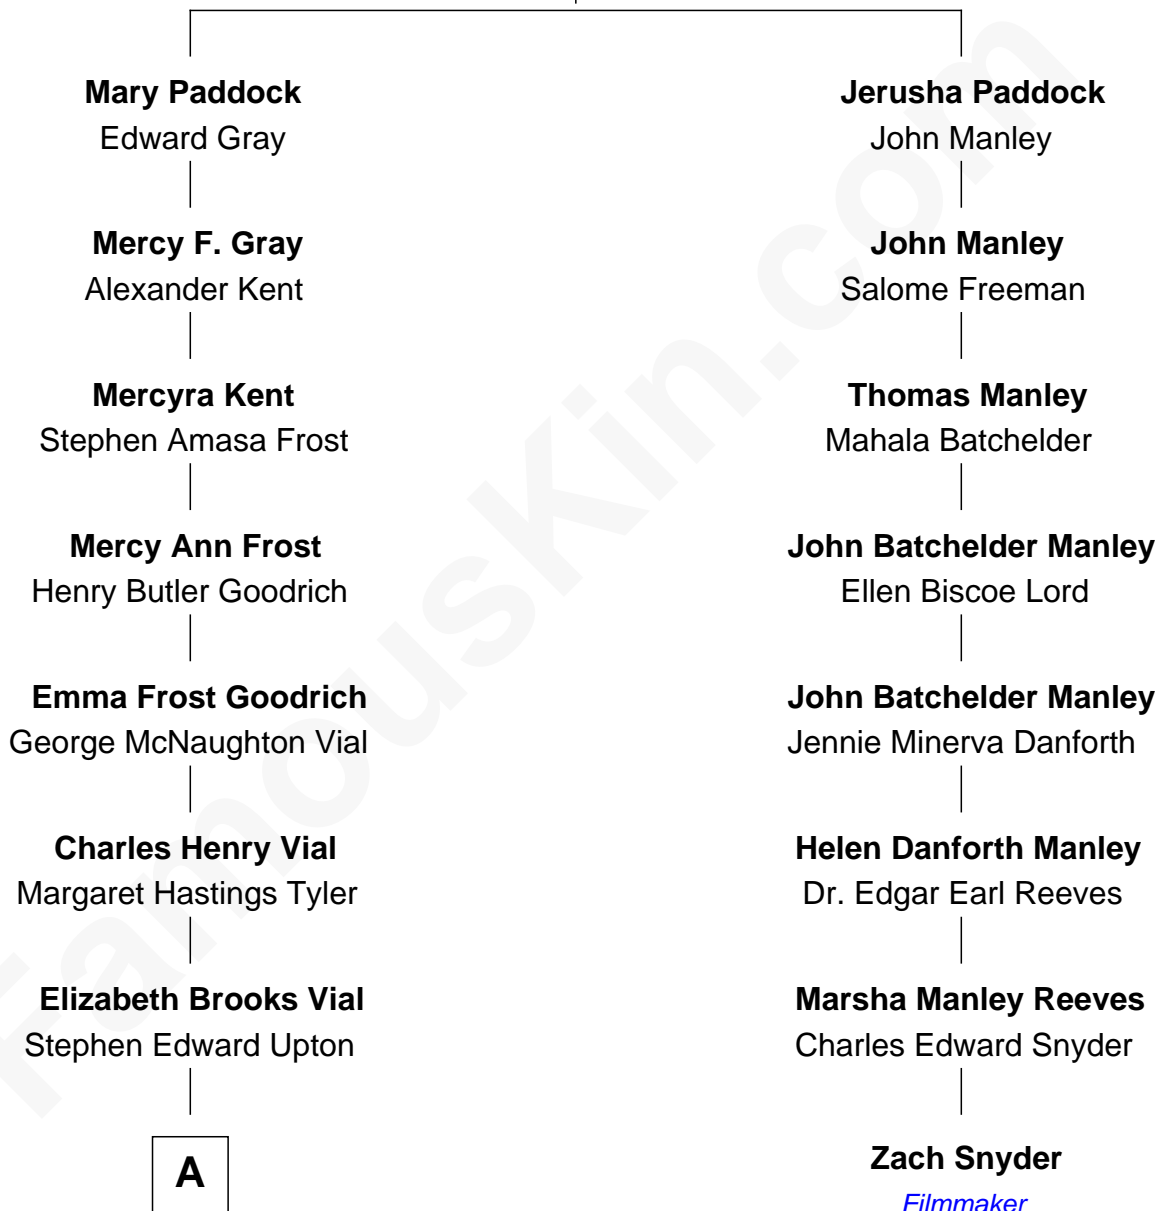

FamousKin.com

Relationship Chart of

Kate Upton

Sports Illustrated Swimsuit Cover Model

7th cousin 1 time removed of

Zach Snyder
Filmmaker

David Paddock
Mary Foster

A

Jefferson Matthew Upton

Shelley Fawn Davis

Kate Upton

Model and Actress

FamousKin.com