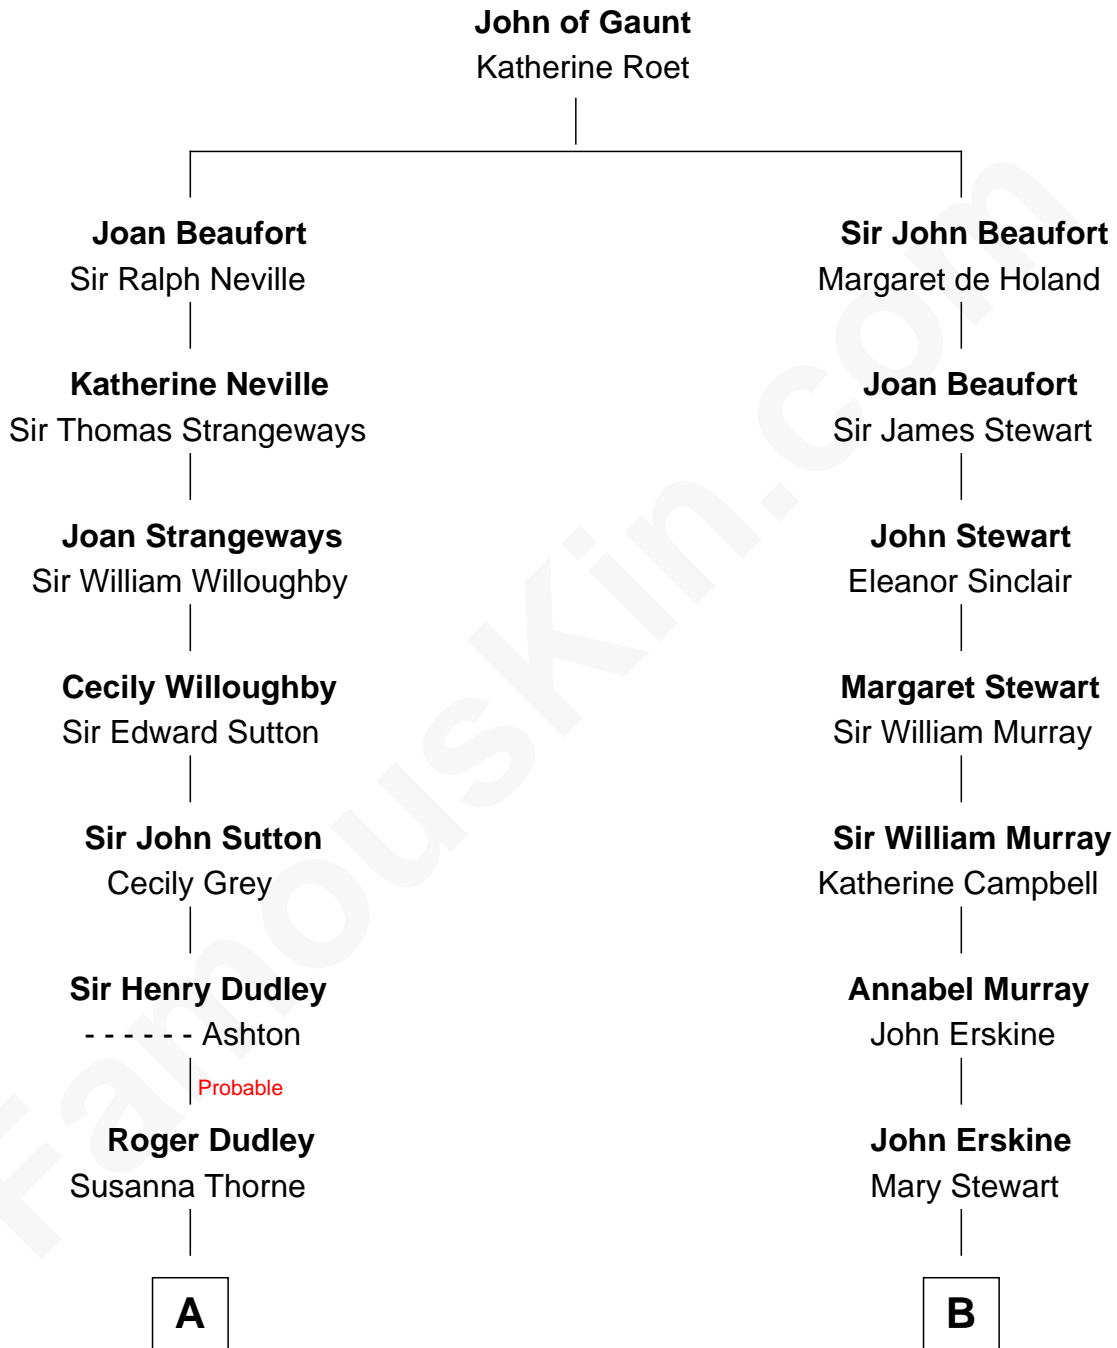

FamousKin.com

Relationship Chart of

Kate Upton

Sports Illustrated Swimsuit Cover Model

10th cousin 10 times removed of

Major John Pitcairn

British Commander at Battle of Lexington

C

—
Margaret Hastings Tyler

Charles Henry Vial

—
Elizabeth Brooks Vial

Stephen Edward Upton

—
Jefferson Matthew Upton

Shelley Fawn Davis

—
Kate Upton

Model and Actress