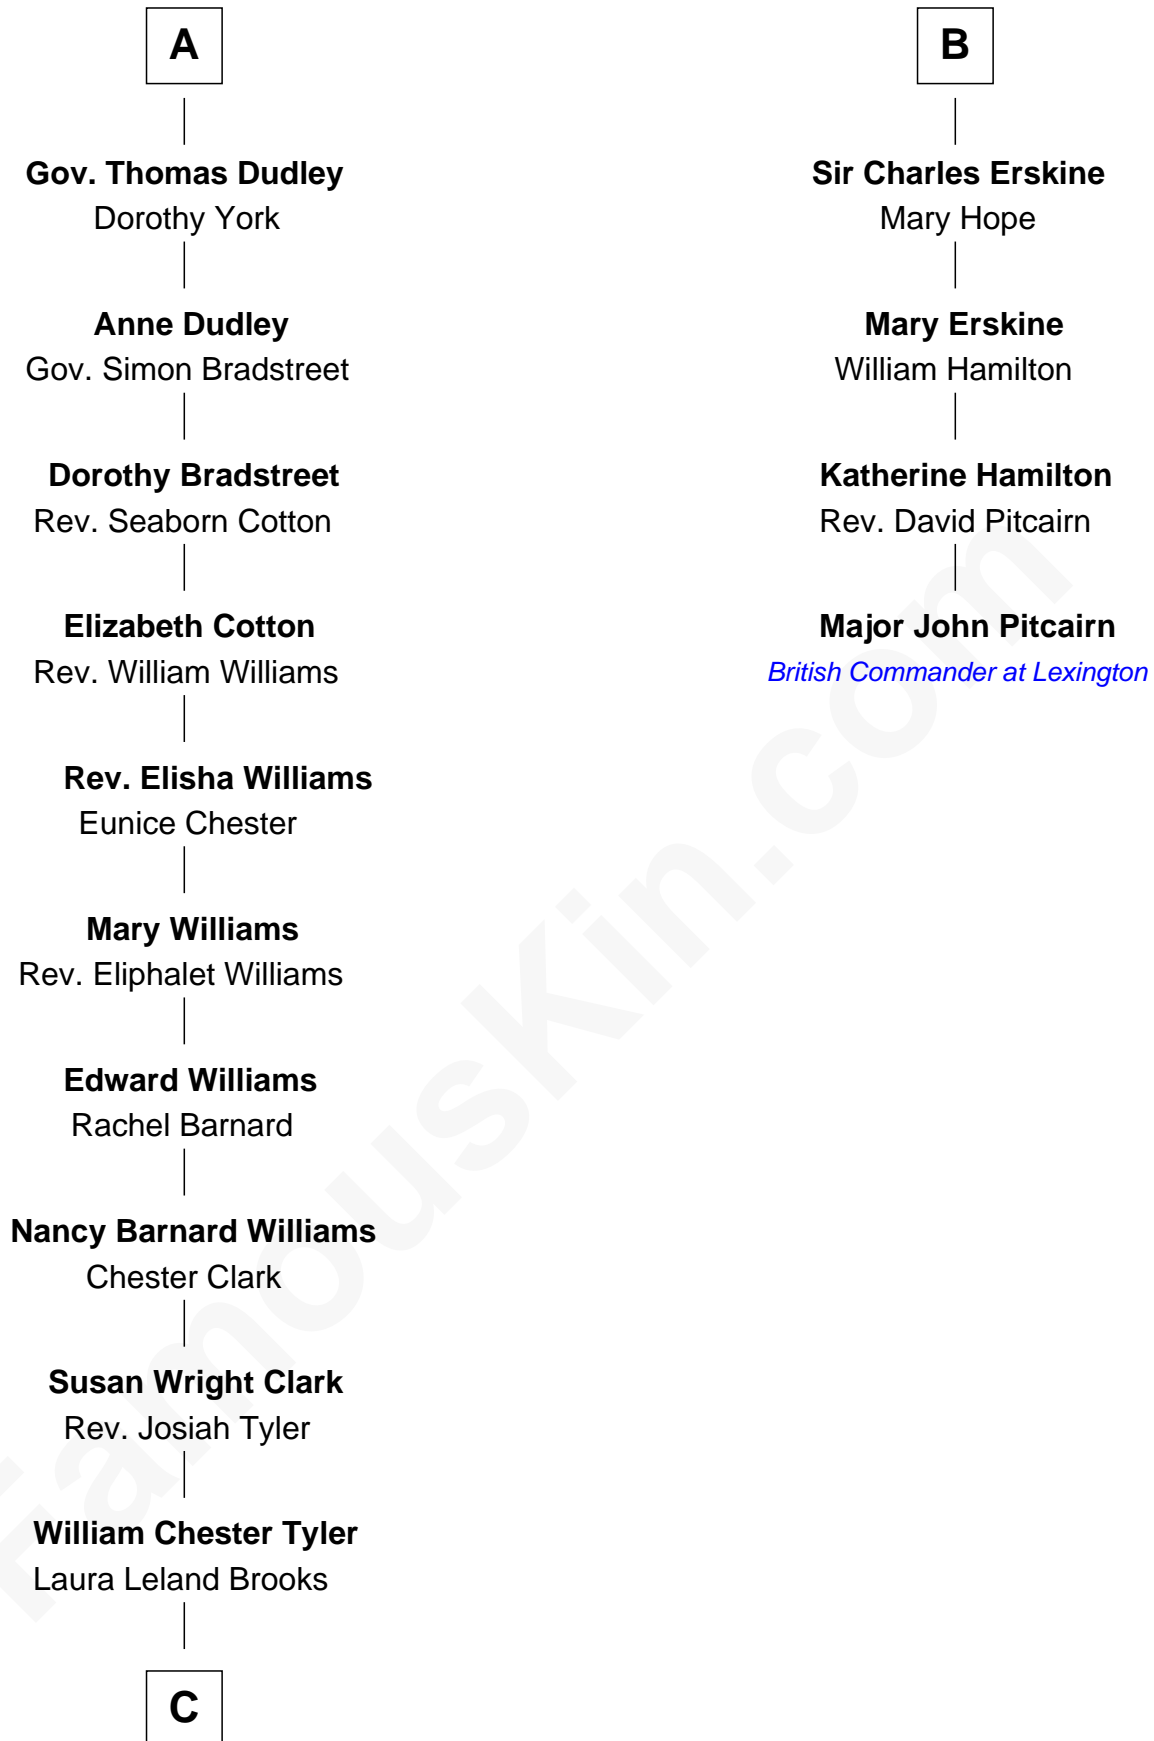

FamousKin.com

Relationship Chart of

Kate Upton

Sports Illustrated Swimsuit Cover Model

10th cousin 10 times removed of

Major John Pitcairn

British Commander at Battle of Lexington

C

—
Margaret Hastings Tyler

Charles Henry Vial

—
Elizabeth Brooks Vial

Stephen Edward Upton

—
Jefferson Matthew Upton

Shelley Fawn Davis

—
Kate Upton

Model and Actress