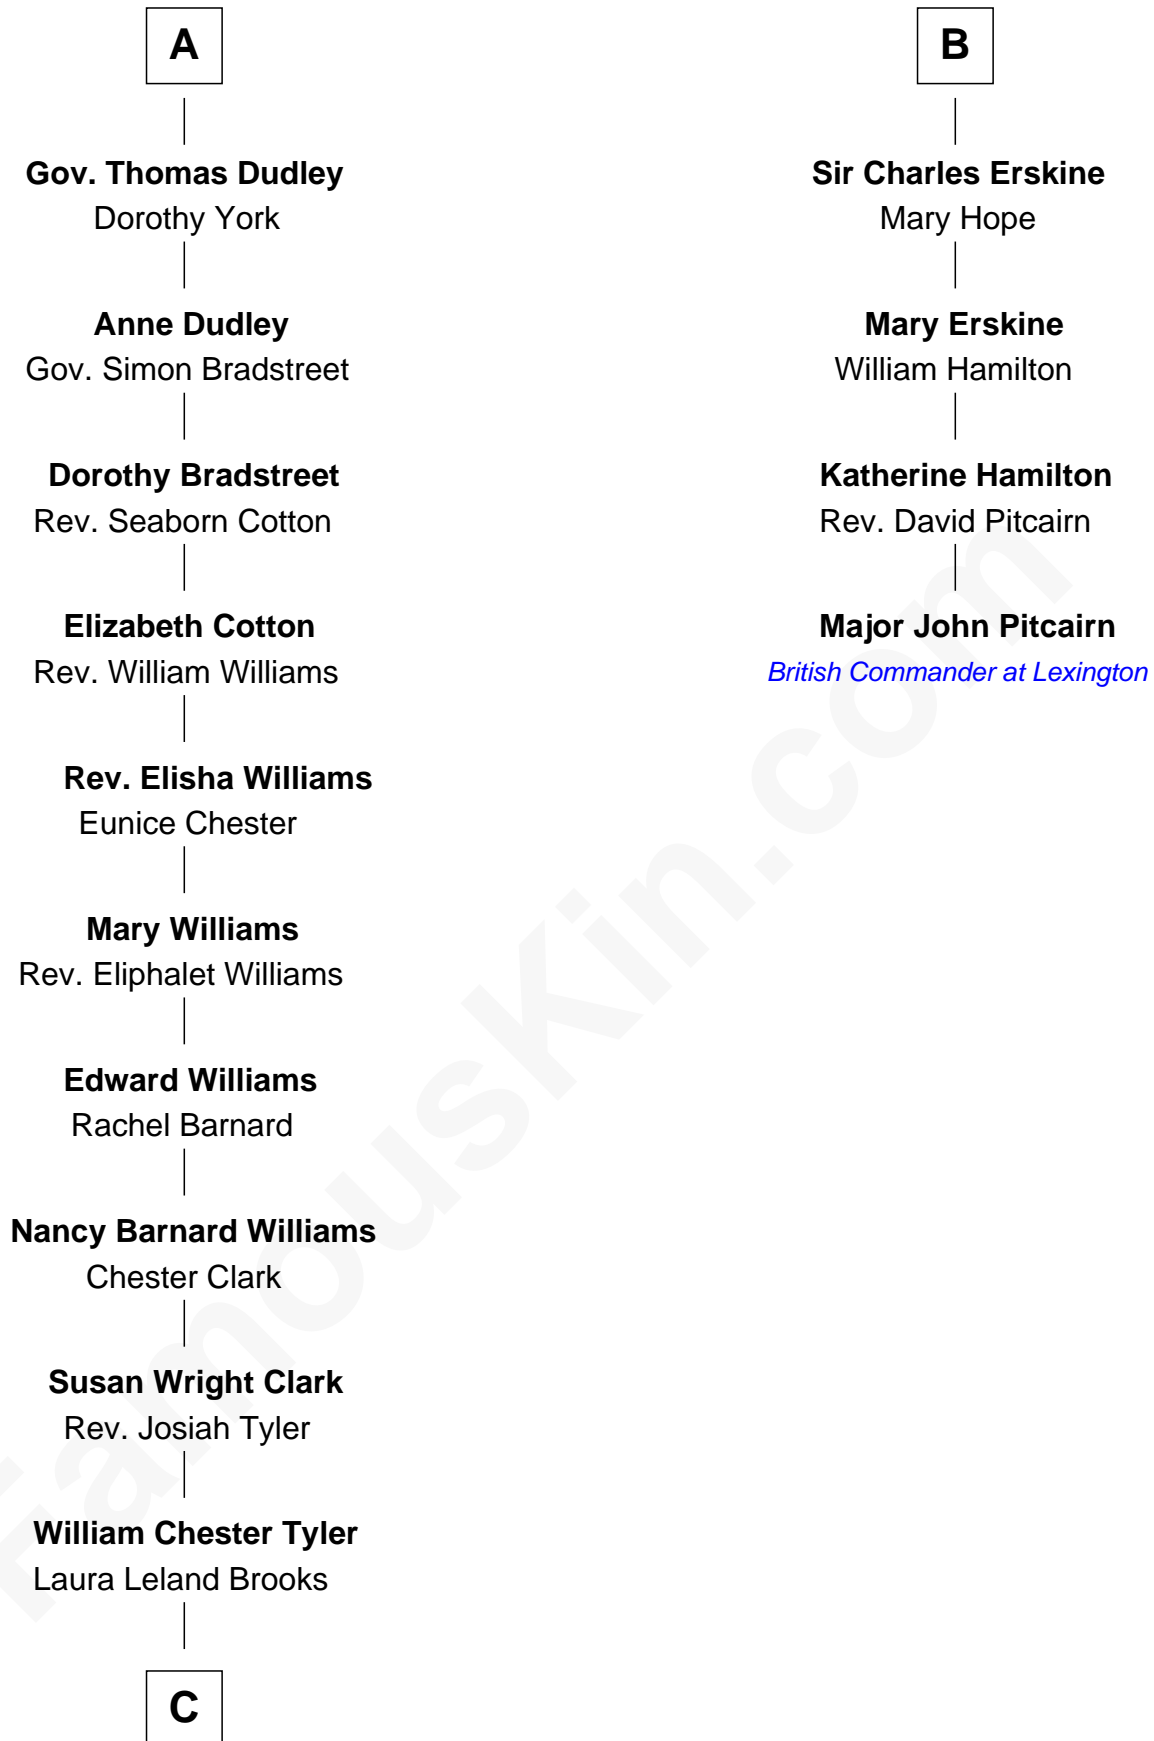

## Relationship Chart of

### Major John Pitcairn

*British Commander at Battle of Lexington*

#### Sir Thomas de Holand

Alice Fitzalan

**C**

—  
**Margaret Hastings Tyler**

Charles Henry Vial

—  
**Elizabeth Brooks Vial**

Stephen Edward Upton

—  
**Jefferson Matthew Upton**