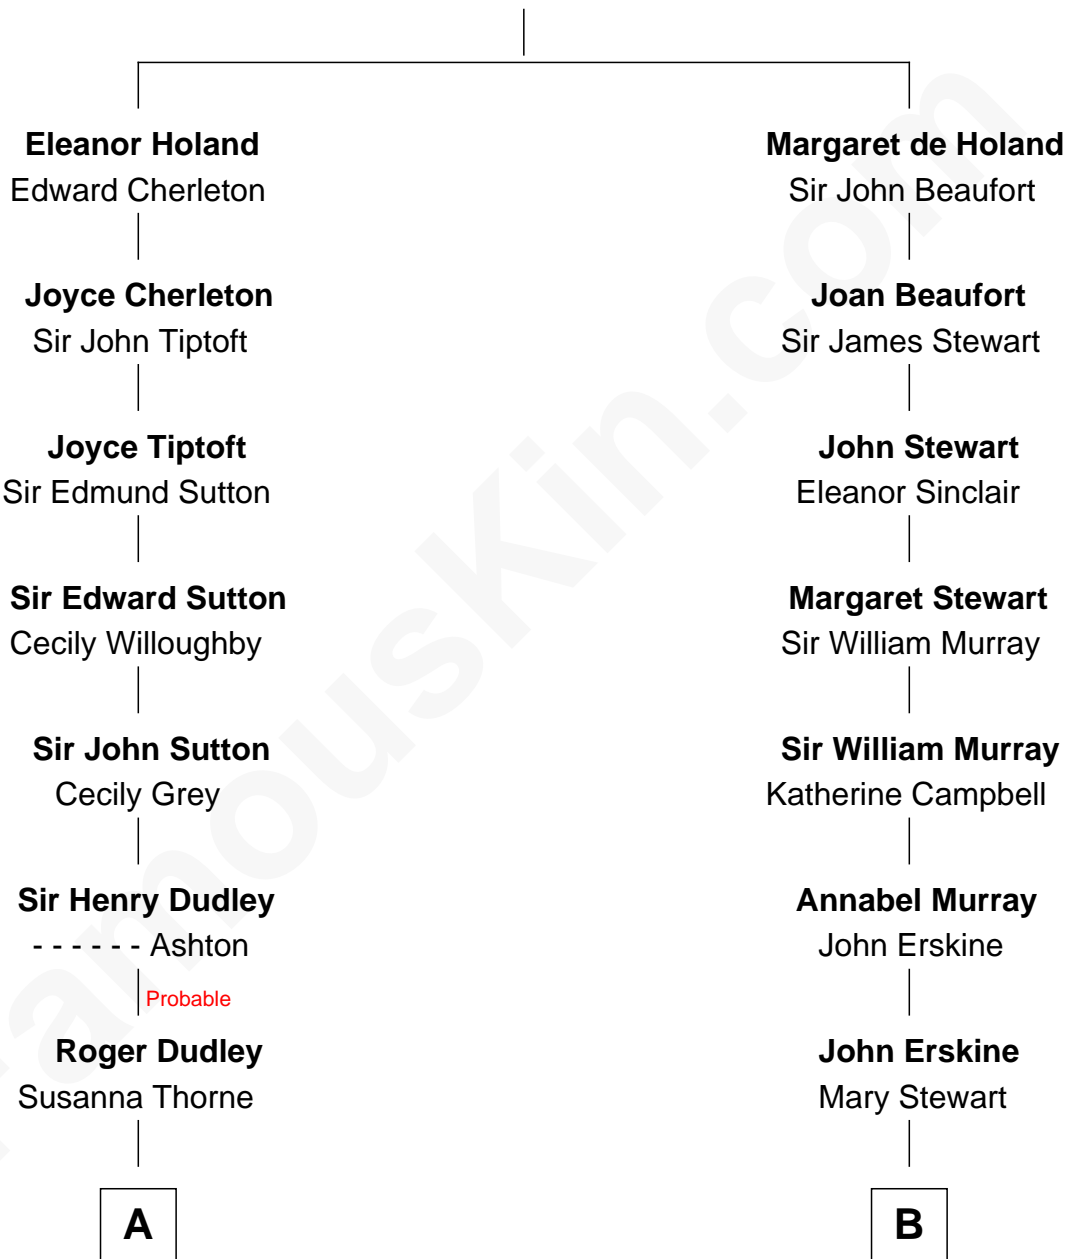

Sir Thomas de Holand

Alice Fitzalan