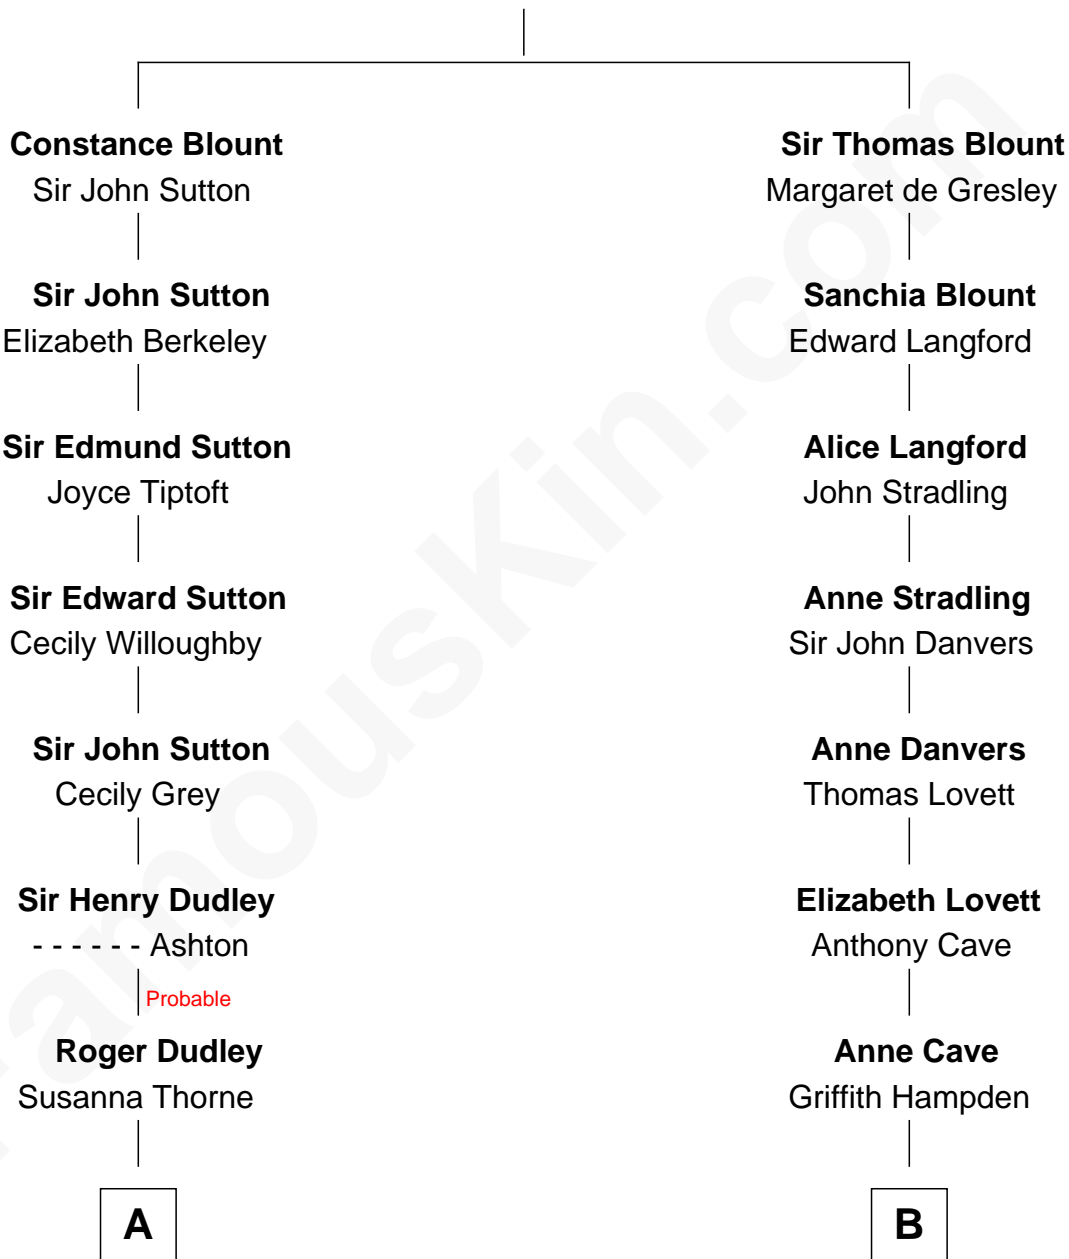

FamousKin.com

Relationship Chart of

Kate Upton

Sports Illustrated Swimsuit Cover Model

8th cousin 12 times removed of

Edmund Waller

English Poet and Politician

Sir Walter Blount

Sancha de Ayala

C

—
Margaret Hastings Tyler

Charles Henry Vial

—
Elizabeth Brooks Vial

Stephen Edward Upton

—
Jefferson Matthew Upton

Shelley Fawn Davis