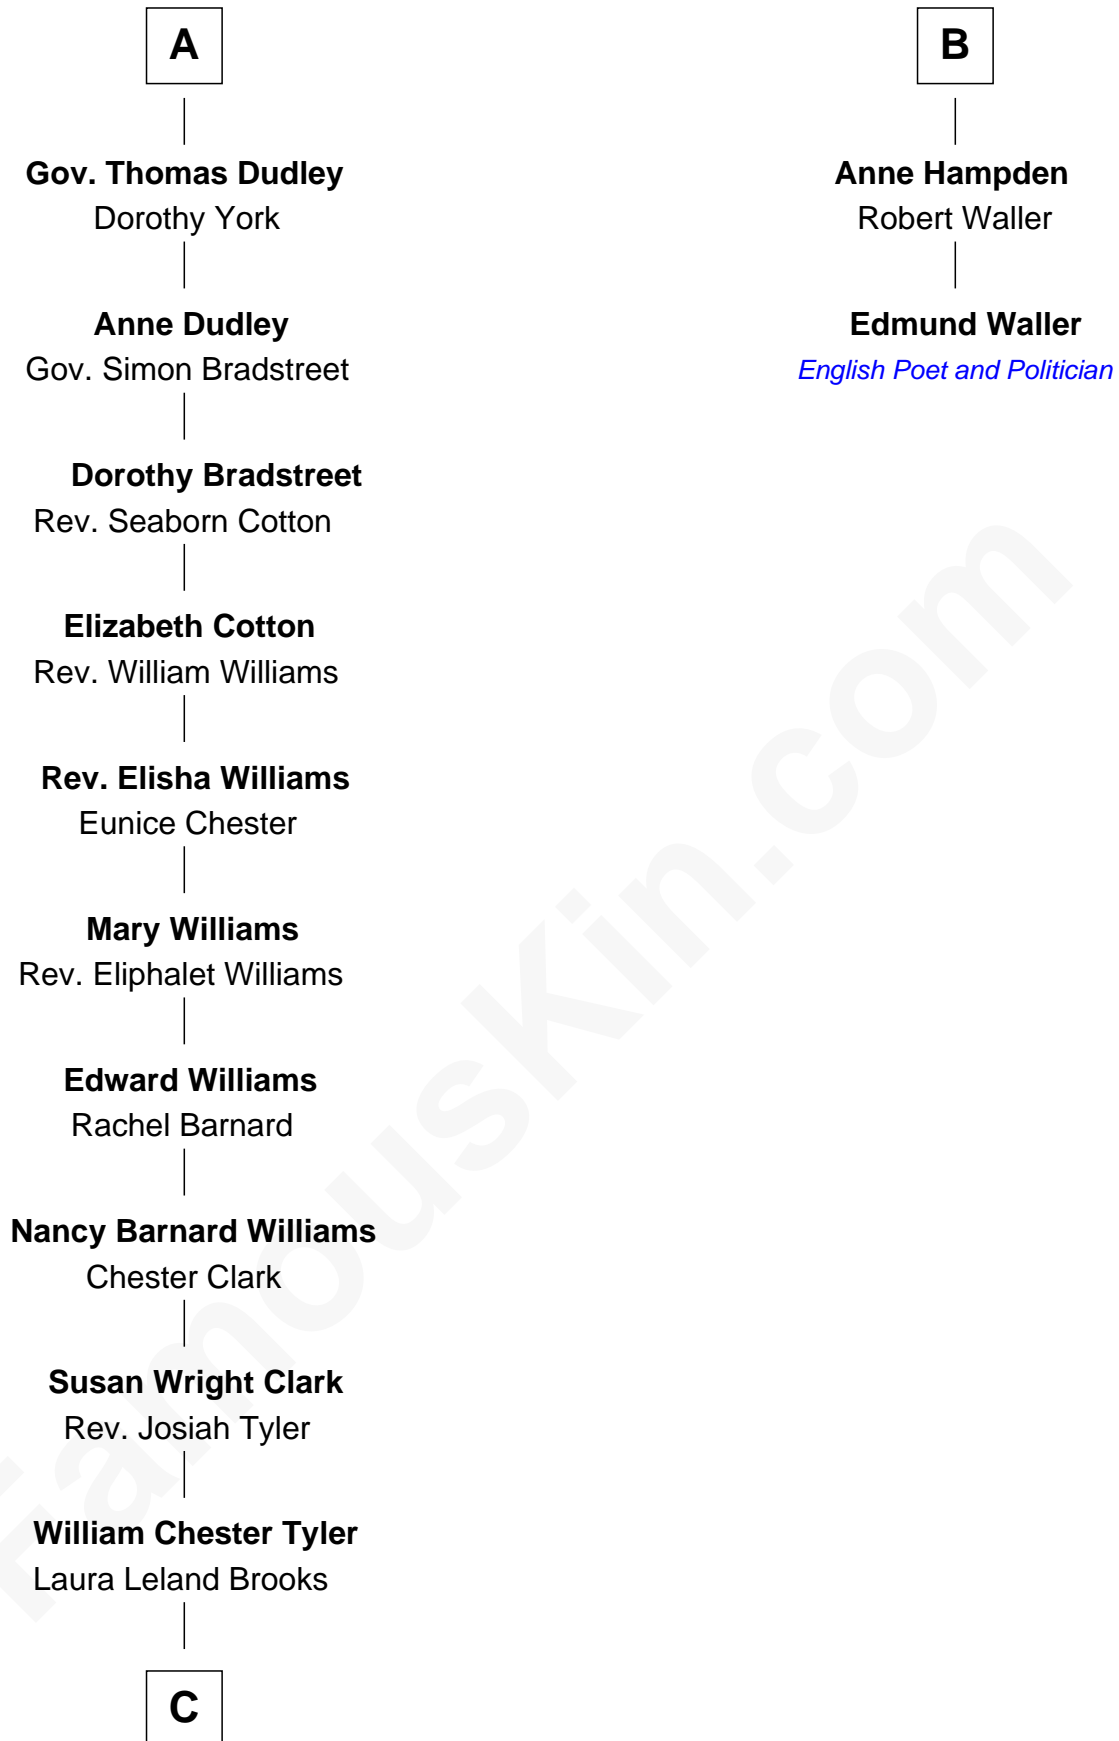

FamousKin.com

Relationship Chart of

Kate Upton

Sports Illustrated Swimsuit Cover Model

8th cousin 12 times removed of

Edmund Waller

English Poet and Politician

Sir Walter Blount

Sancha de Ayala

C

—
Margaret Hastings Tyler

Charles Henry Vial

—
Elizabeth Brooks Vial

Stephen Edward Upton

—
Jefferson Matthew Upton

Shelley Fawn Davis