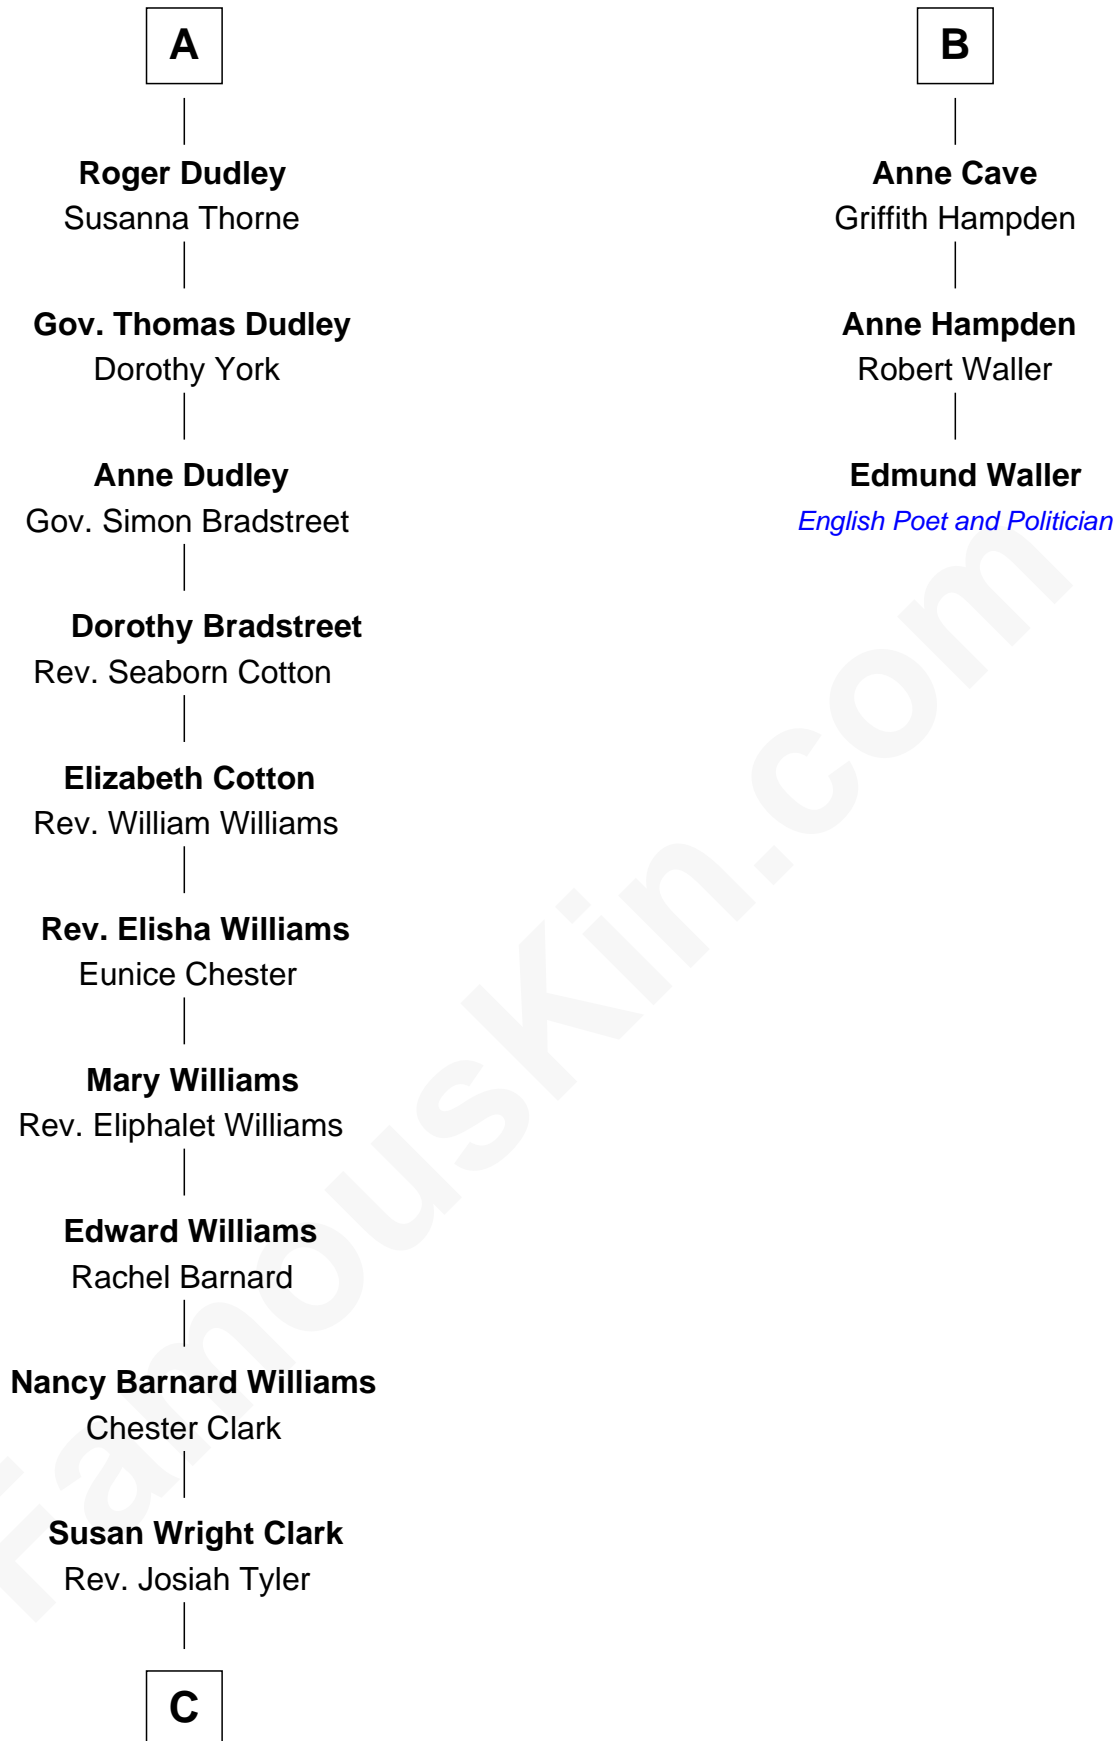

FamousKin.com

Relationship Chart of

Kate Upton

Sports Illustrated Swimsuit Cover Model

9th cousin 12 times removed of

Edmund Waller

English Poet and Politician

C

William Chester Tyler

Laura Leland Brooks

Margaret Hastings Tyler

Charles Henry Vial

Elizabeth Brooks Vial

Stephen Edward Upton

Jefferson Matthew Upton

Shelley Fawn Davis