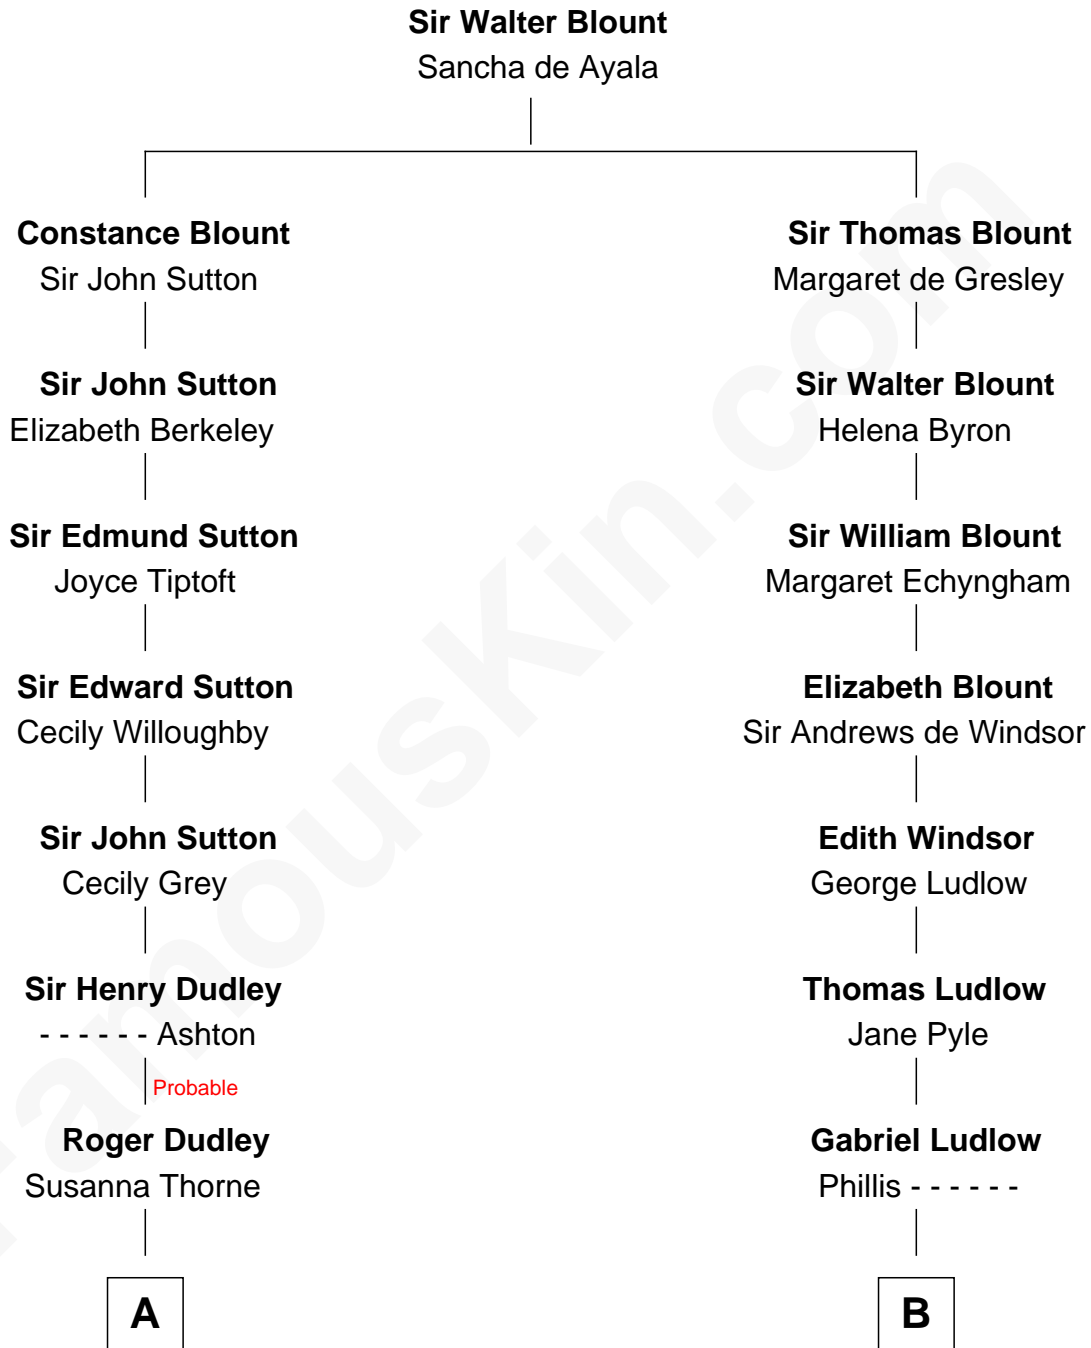

FamousKin.com

Relationship Chart of

Kate Upton

Sports Illustrated Swimsuit Cover Model

15th cousin 5 times removed of

Admiral Richard Byrd
Polar Explorer

C

—
Margaret Hastings Tyler

Charles Henry Vial

—
Elizabeth Brooks Vial

Stephen Edward Upton

—
Jefferson Matthew Upton

Shelley Fawn Davis

—
Kate Upton

Model and Actress

FamousKin.com