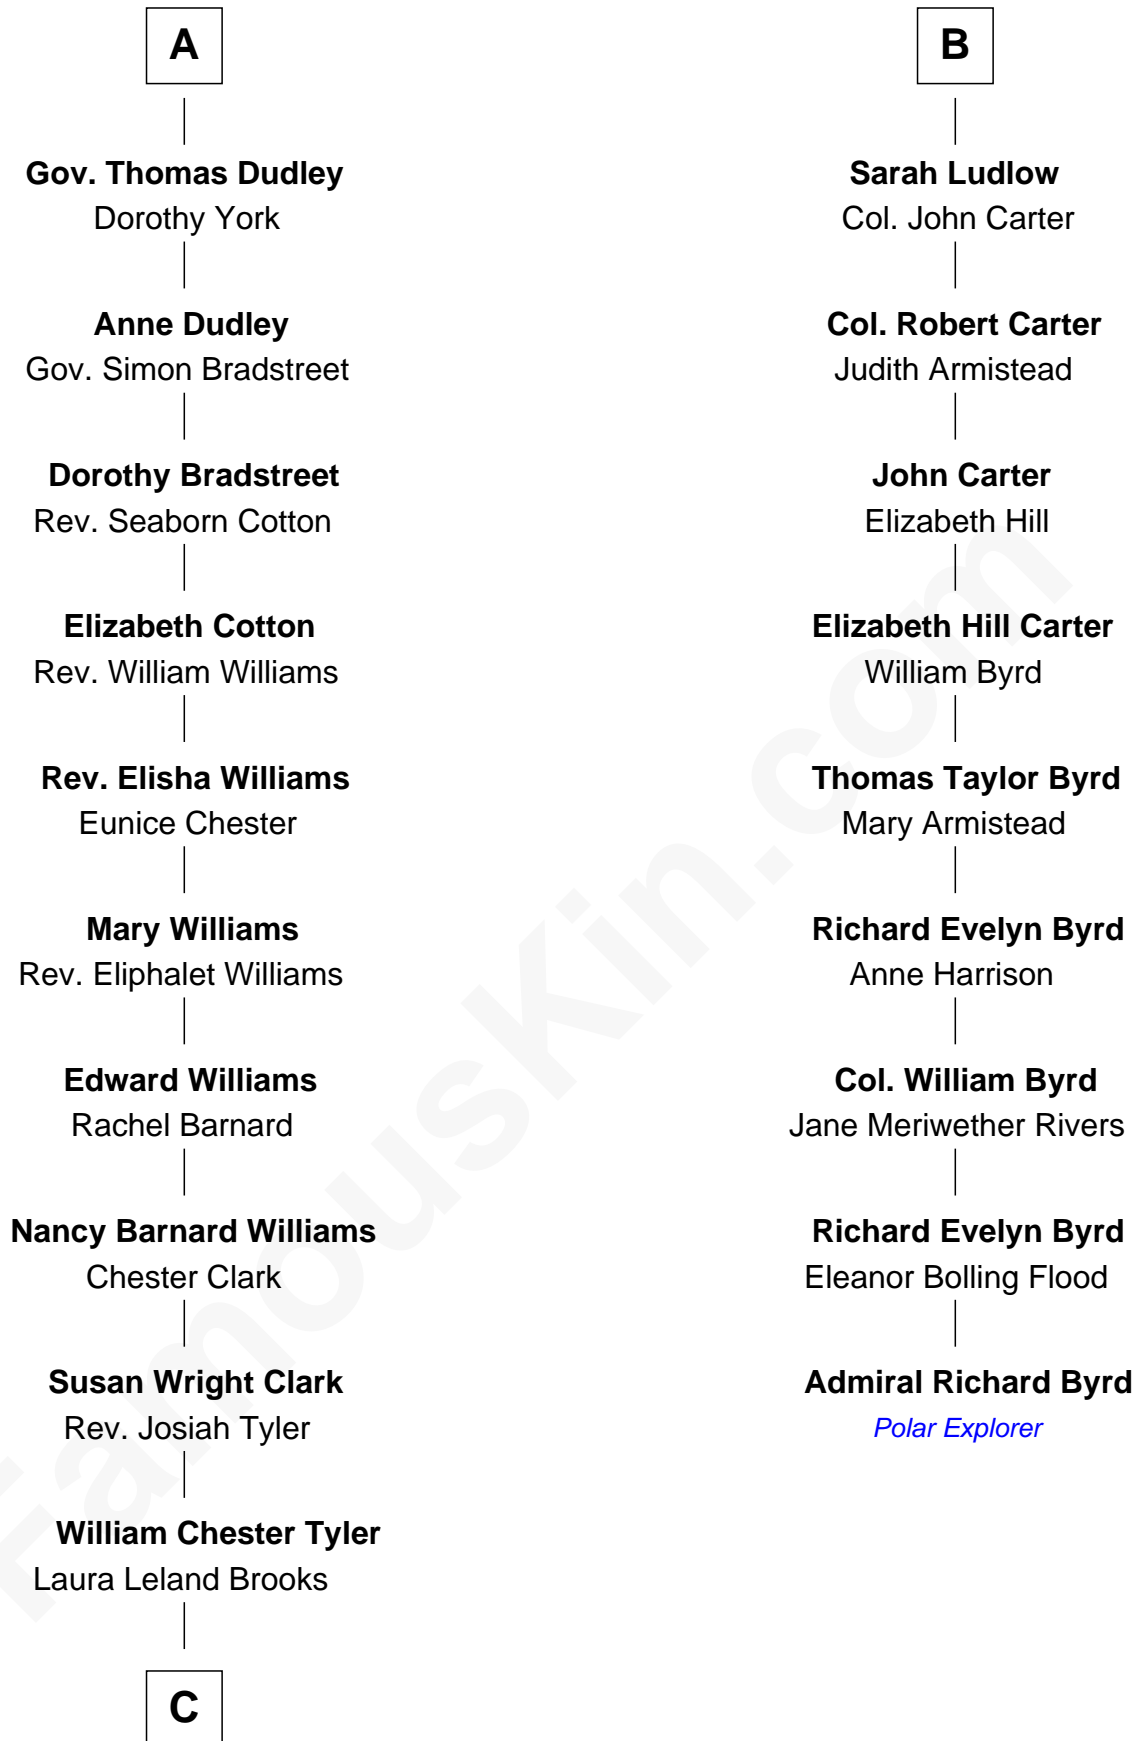

FamousKin.com

Relationship Chart of

Kate Upton

Sports Illustrated Swimsuit Cover Model

15th cousin 5 times removed of

Admiral Richard Byrd
Polar Explorer

C

—
Margaret Hastings Tyler

Charles Henry Vial

—
Elizabeth Brooks Vial

Stephen Edward Upton

—
Jefferson Matthew Upton

Shelley Fawn Davis

—
Kate Upton

Model and Actress

FamousKin.com