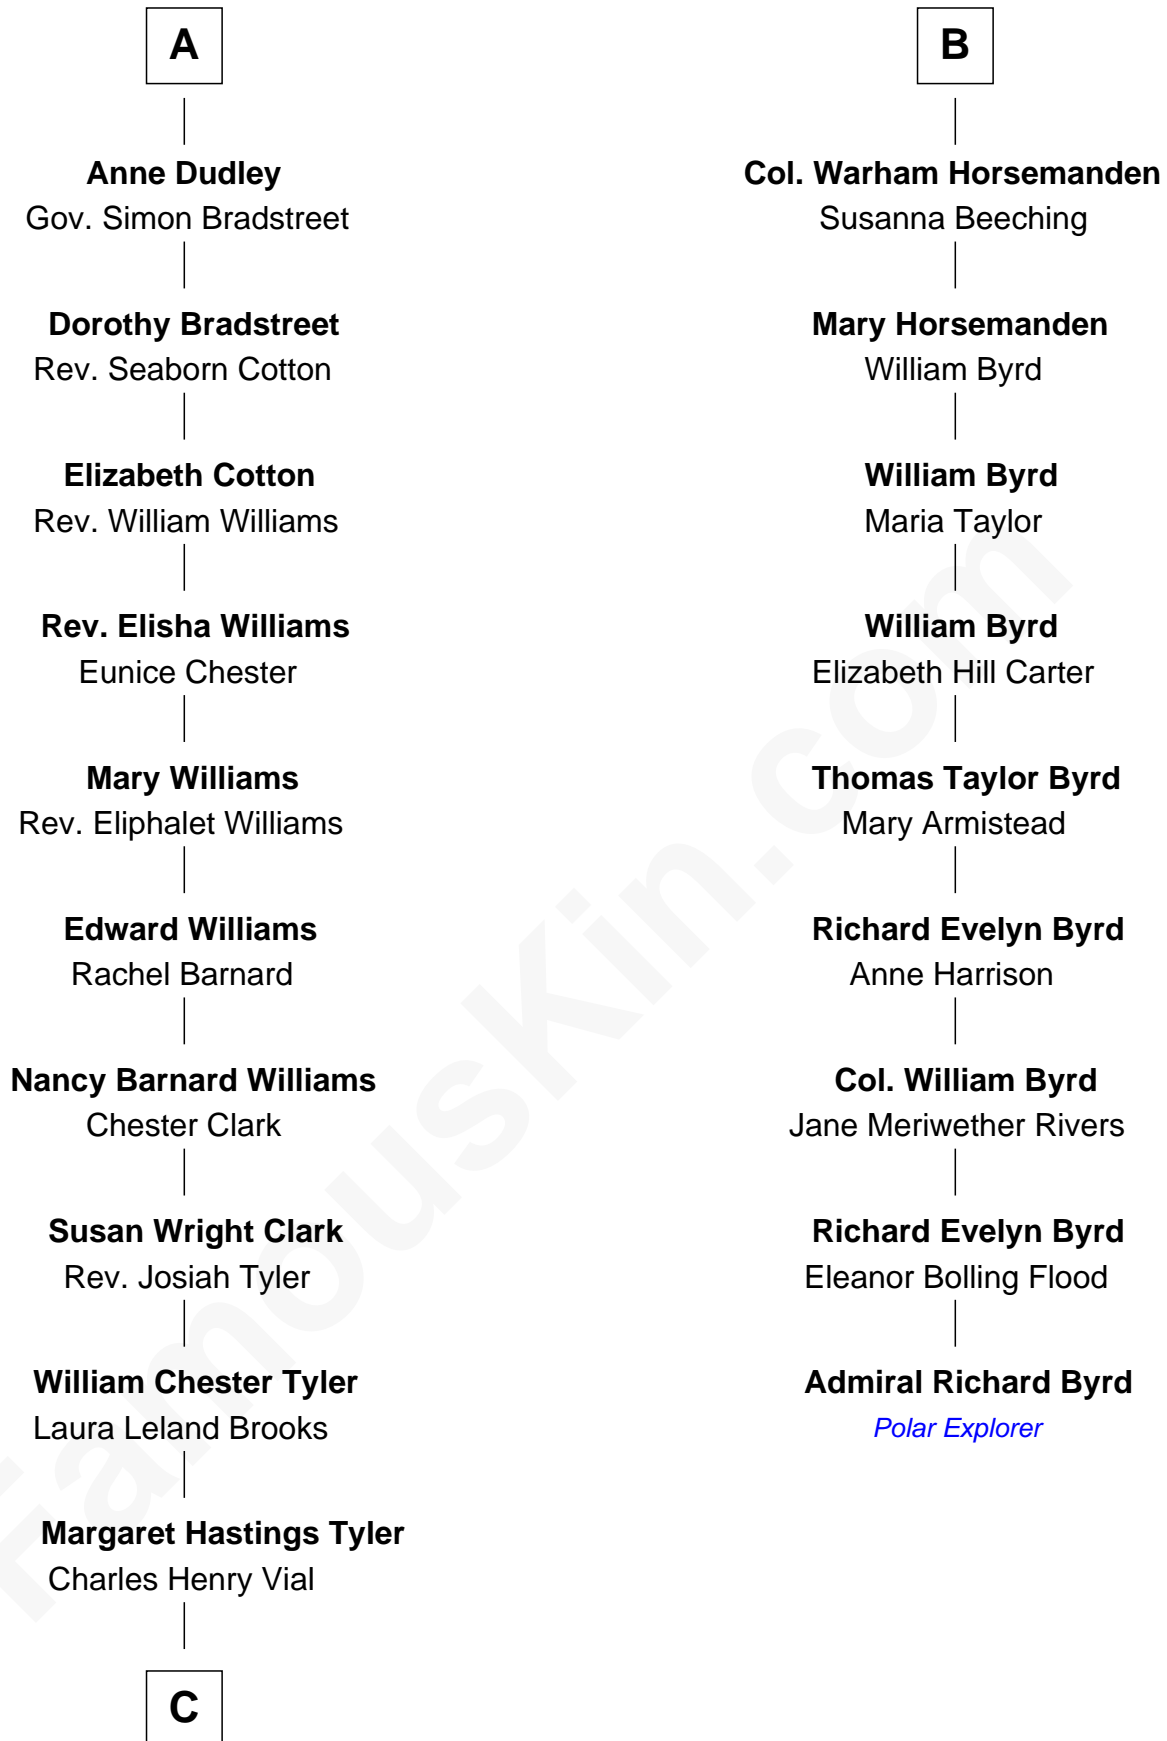

FamousKin.com

Relationship Chart of

Kate Upton

Sports Illustrated Swimsuit Cover Model

15th cousin 4 times removed of

Admiral Richard Byrd
Polar Explorer

C

—
Elizabeth Brooks Vial
Stephen Edward Upton

—
Jefferson Matthew Upton
Shelley Fawn Davis

—
Kate Upton
Model and Actress

FamousKin.com