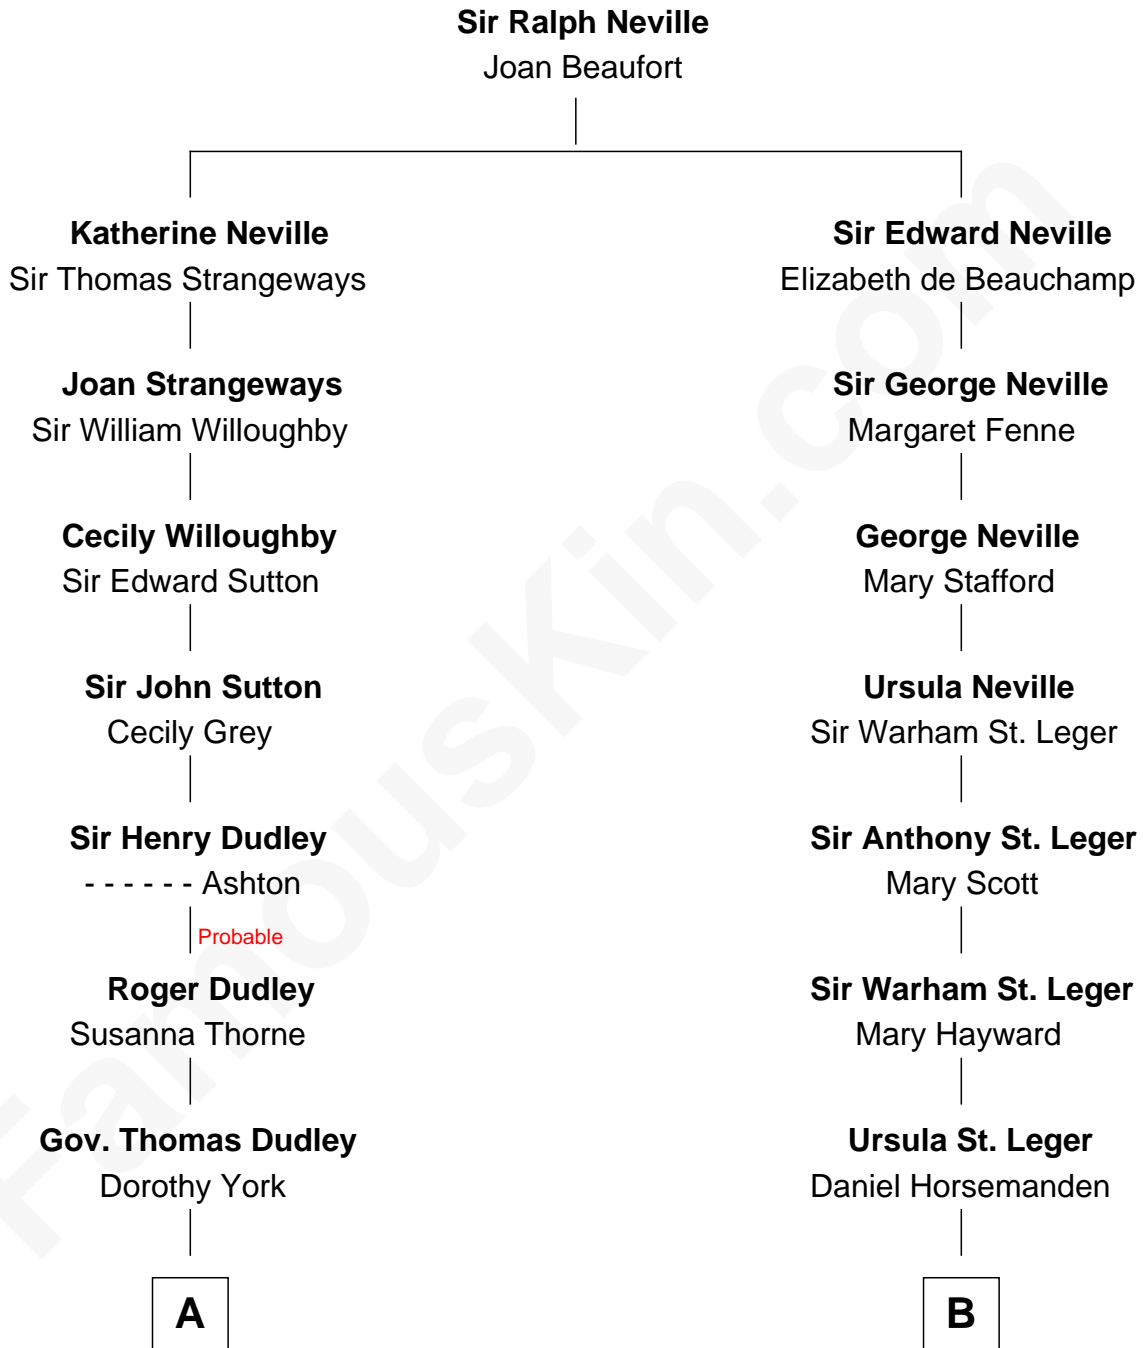

FamousKin.com

Relationship Chart of

Kate Upton

Sports Illustrated Swimsuit Cover Model

15th cousin 4 times removed of

Admiral Richard Byrd
Polar Explorer

C

—
Elizabeth Brooks Vial
Stephen Edward Upton

—
Jefferson Matthew Upton
Shelley Fawn Davis

—
Kate Upton
Model and Actress

FamousKin.com