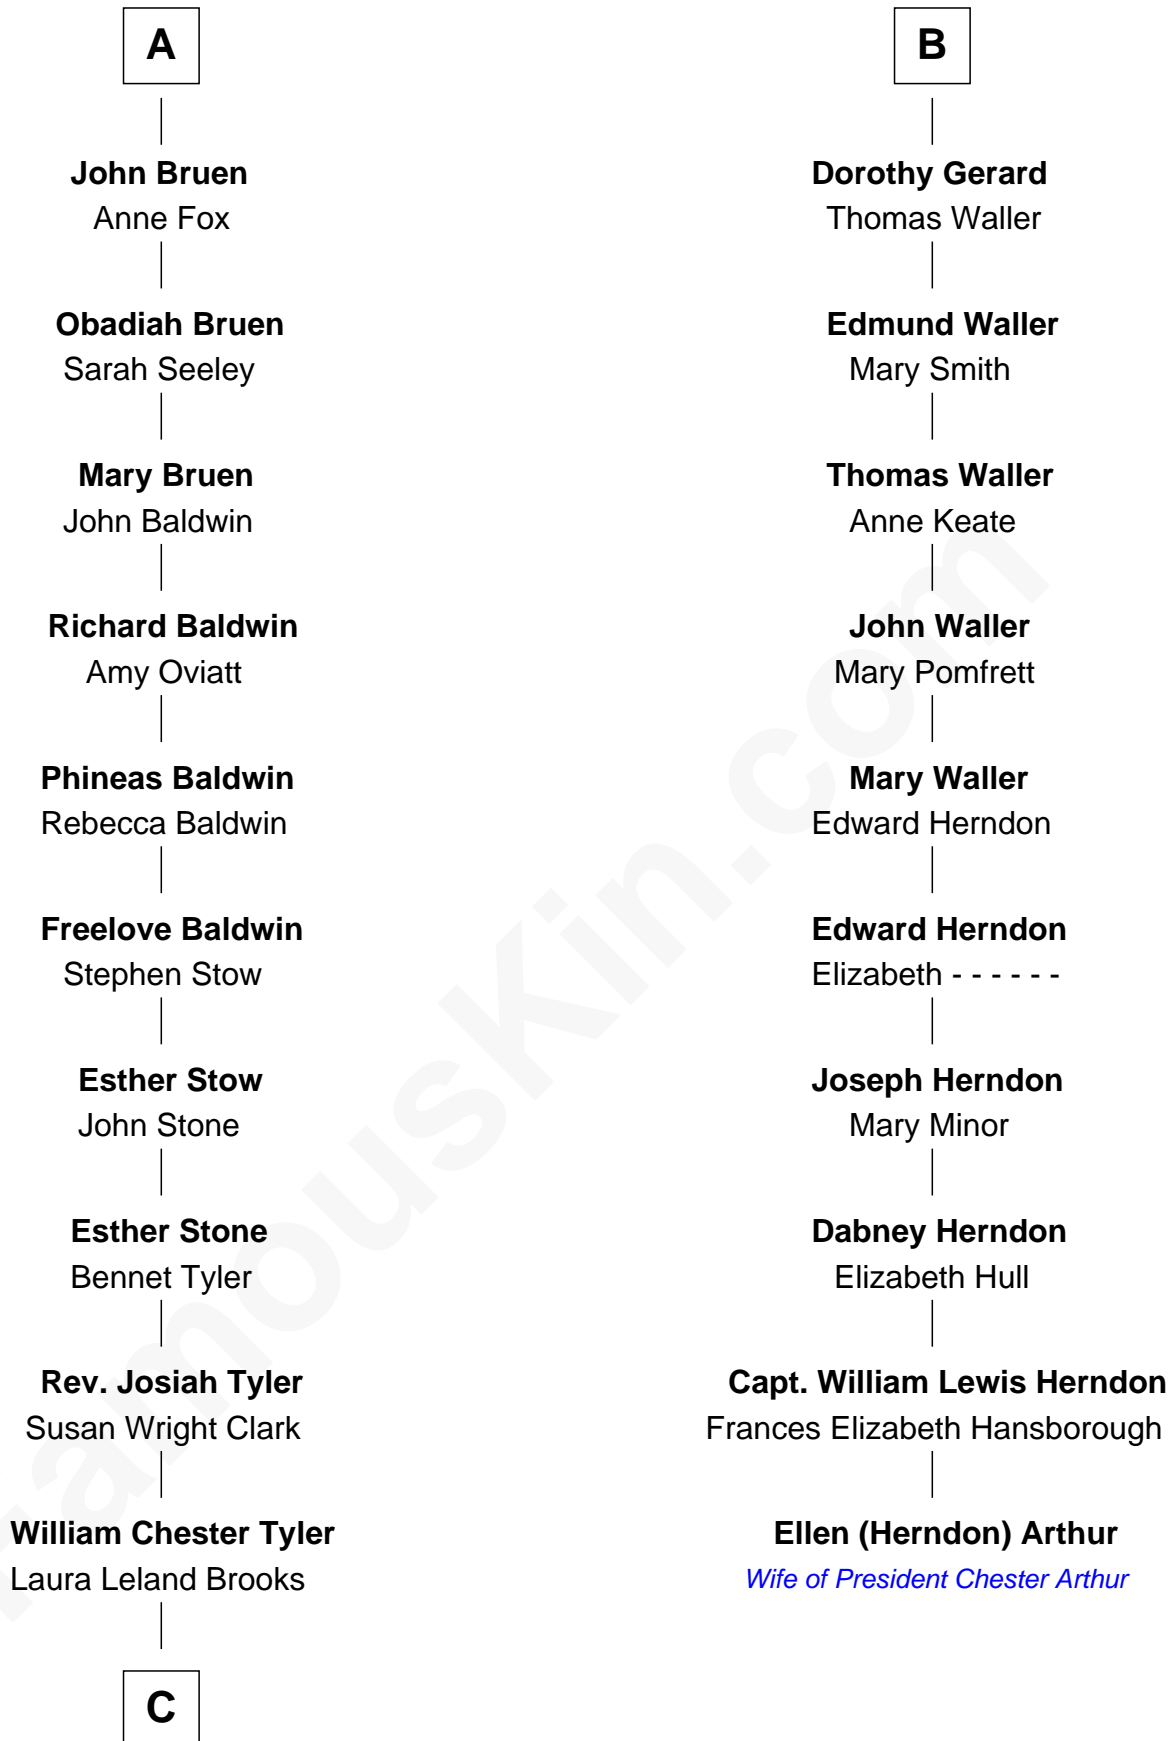

FamousKin.com

Relationship Chart of

Kate Upton

Sports Illustrated Swimsuit Cover Model

16th cousin 4 times removed of

Ellen (Herndon) Arthur

Wife of President Chester A. Arthur

C

—
Margaret Hastings Tyler

Charles Henry Vial

—
Elizabeth Brooks Vial

Stephen Edward Upton

—
Jefferson Matthew Upton

Shelley Fawn Davis

—
Kate Upton

Model and Actress