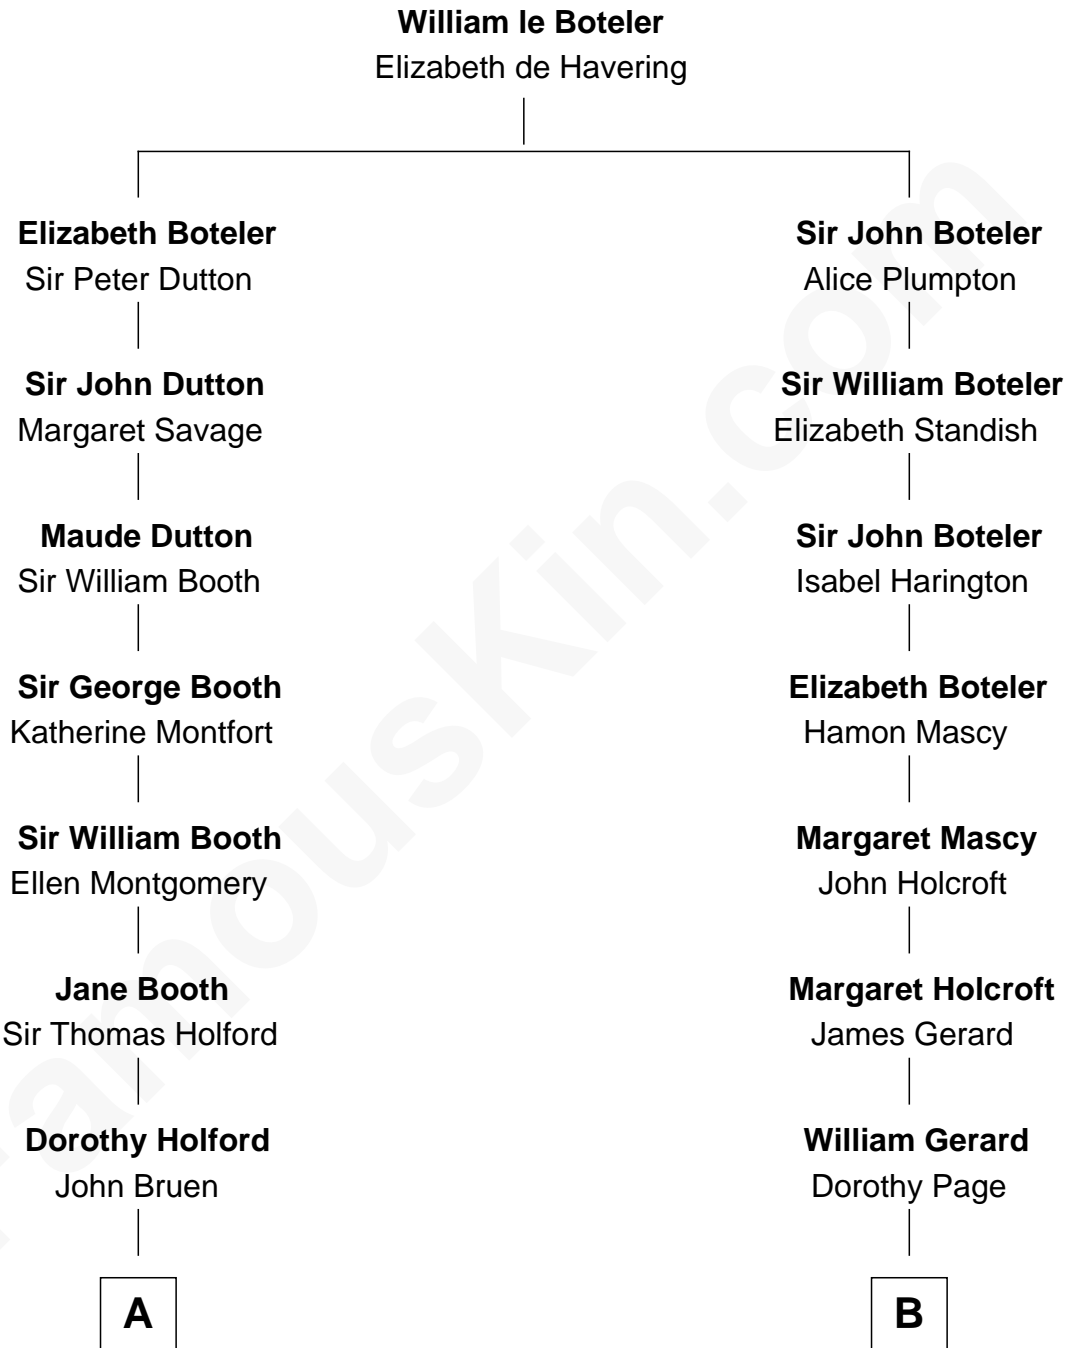

FamousKin.com

Relationship Chart of

Kate Upton

Sports Illustrated Swimsuit Cover Model

16th cousin 4 times removed of

Ellen (Herndon) Arthur

Wife of President Chester A. Arthur

C

—
Margaret Hastings Tyler

Charles Henry Vial

—
Elizabeth Brooks Vial

Stephen Edward Upton

—
Jefferson Matthew Upton

Shelley Fawn Davis

—
Kate Upton

Model and Actress