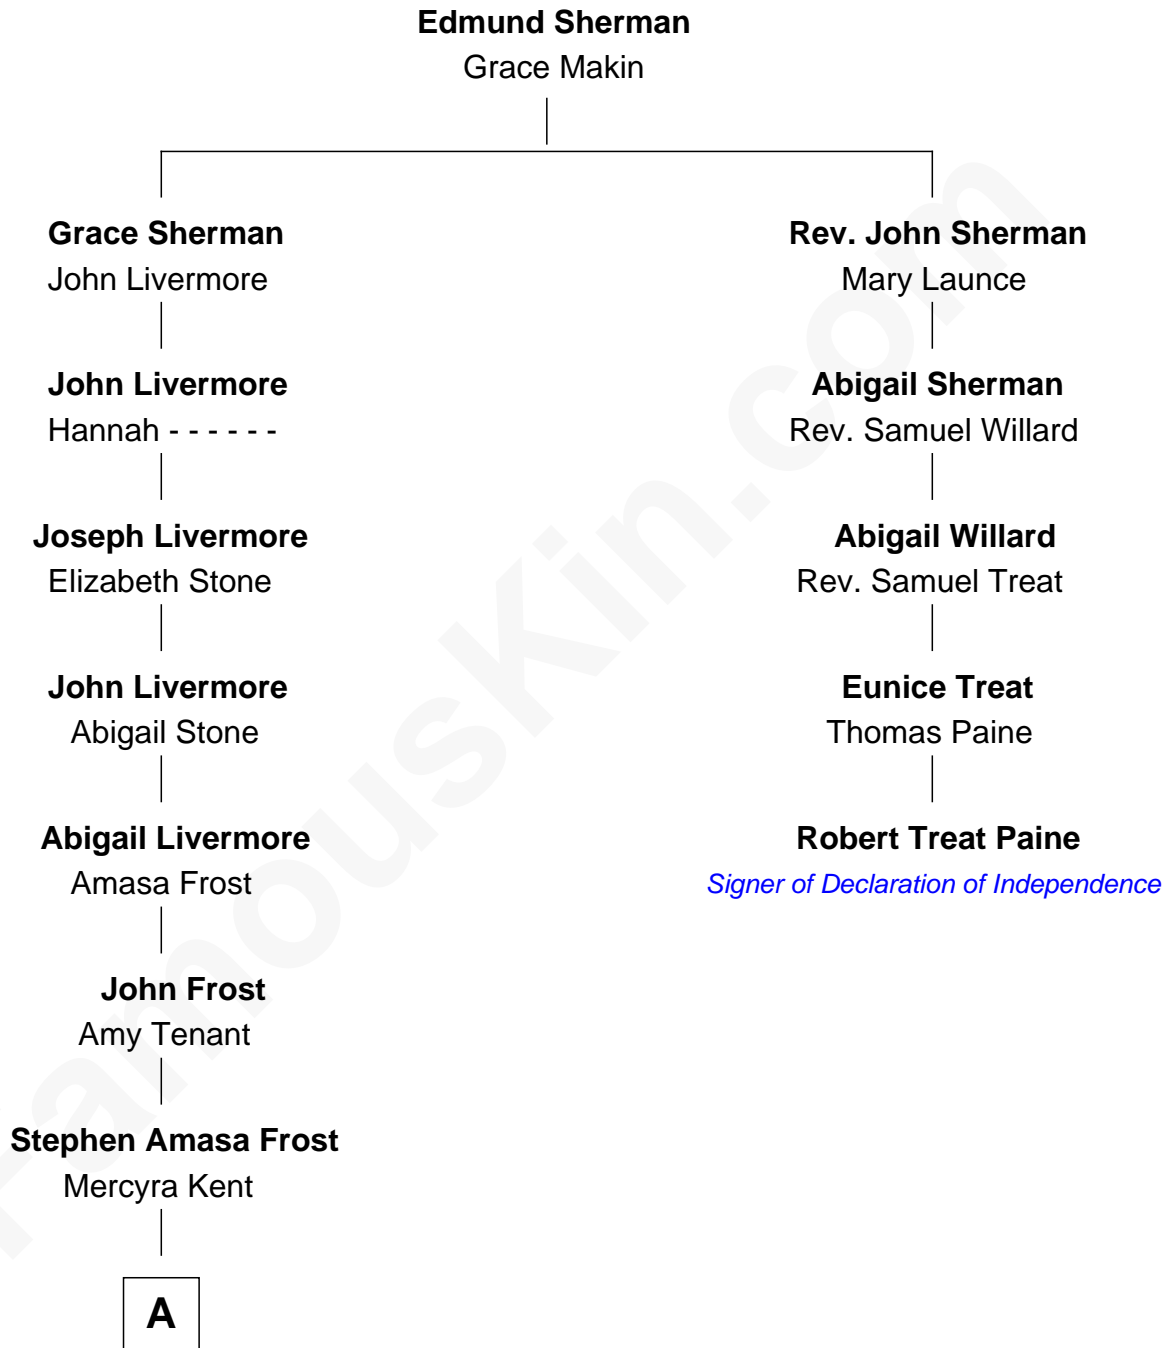

FamousKin.com

Relationship Chart of

Kate Upton

Sports Illustrated Swimsuit Cover Model

4th cousin 8 times removed of

Robert Treat Paine

Signer of the Declaration of Independence

A

—
Mercy Ann Frost
Henry Butler Goodrich

—
Emma Frost Goodrich
George McNaughton Vial

—
Charles Henry Vial
Margaret Hastings Tyler

—
Elizabeth Brooks Vial
Stephen Edward Upton

—
Jefferson Matthew Upton
Shelley Fawn Davis