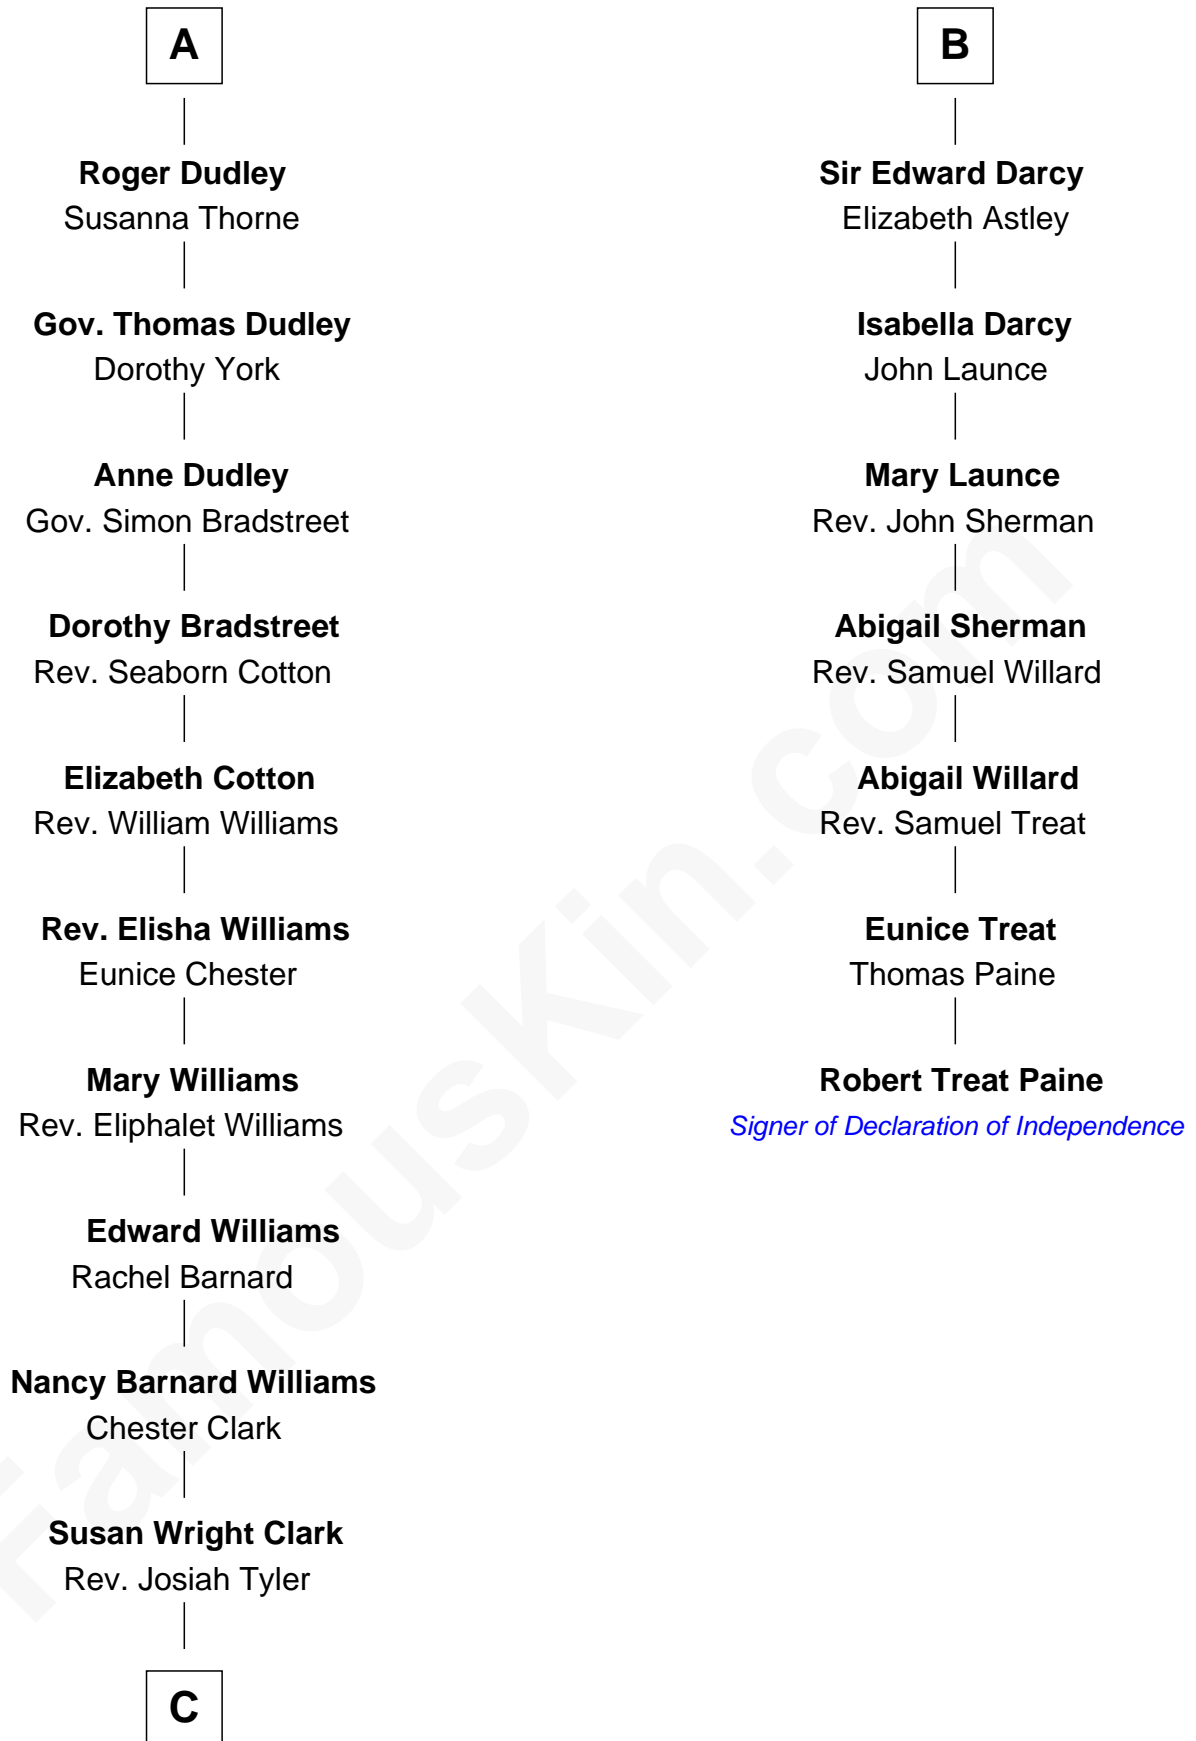

FamousKin.com

Relationship Chart of

Kate Upton

Sports Illustrated Swimsuit Cover Model

13th cousin 8 times removed of

Robert Treat Paine

Signer of the Declaration of Independence

C

William Chester Tyler

Laura Leland Brooks

Margaret Hastings Tyler

Charles Henry Vial

Elizabeth Brooks Vial

Stephen Edward Upton

Jefferson Matthew Upton

Shelley Fawn Davis