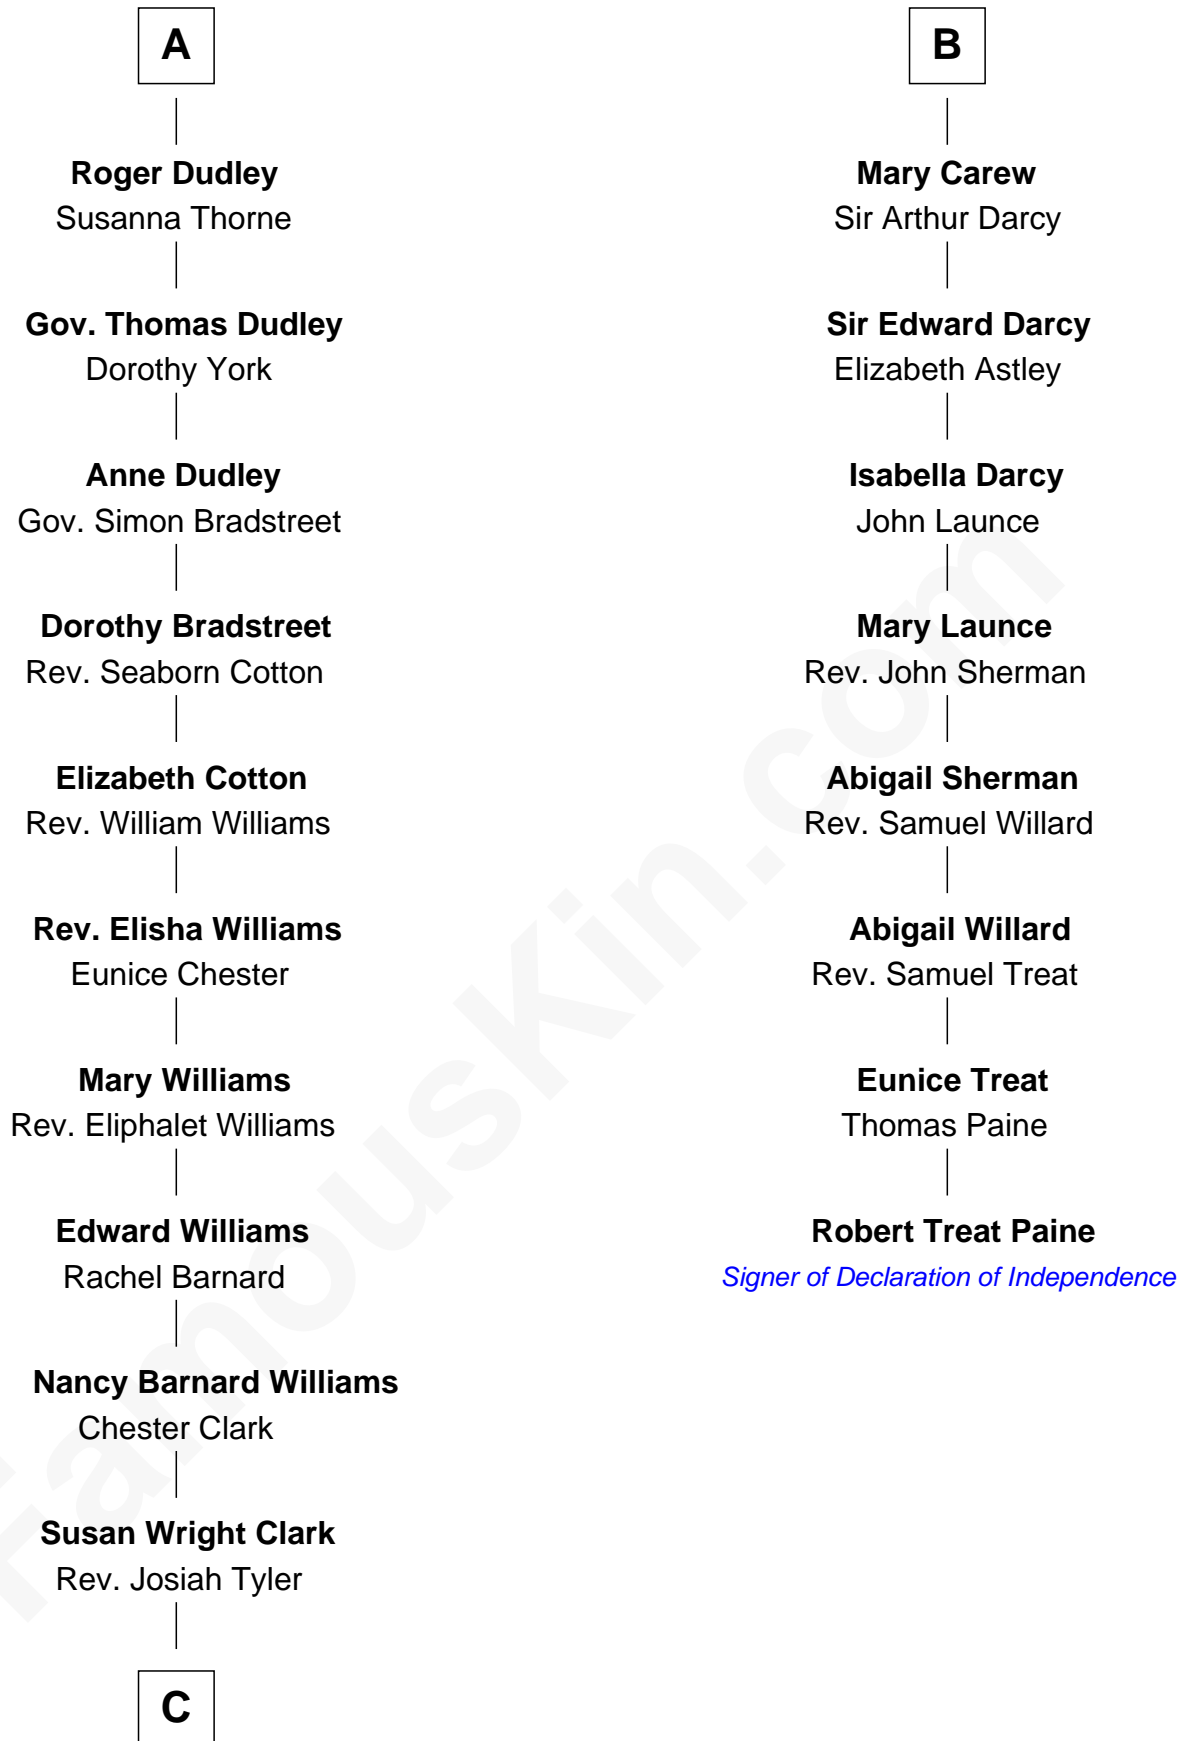

## Relationship Chart of

### Kate Upton

*Sports Illustrated Swimsuit Cover Model*

14th cousin 7 times removed of

### Robert Treat Paine

*Signer of the Declaration of Independence*

**C**

William Chester Tyler

Laura Leland Brooks

Margaret Hastings Tyler

Charles Henry Vial

Elizabeth Brooks Vial