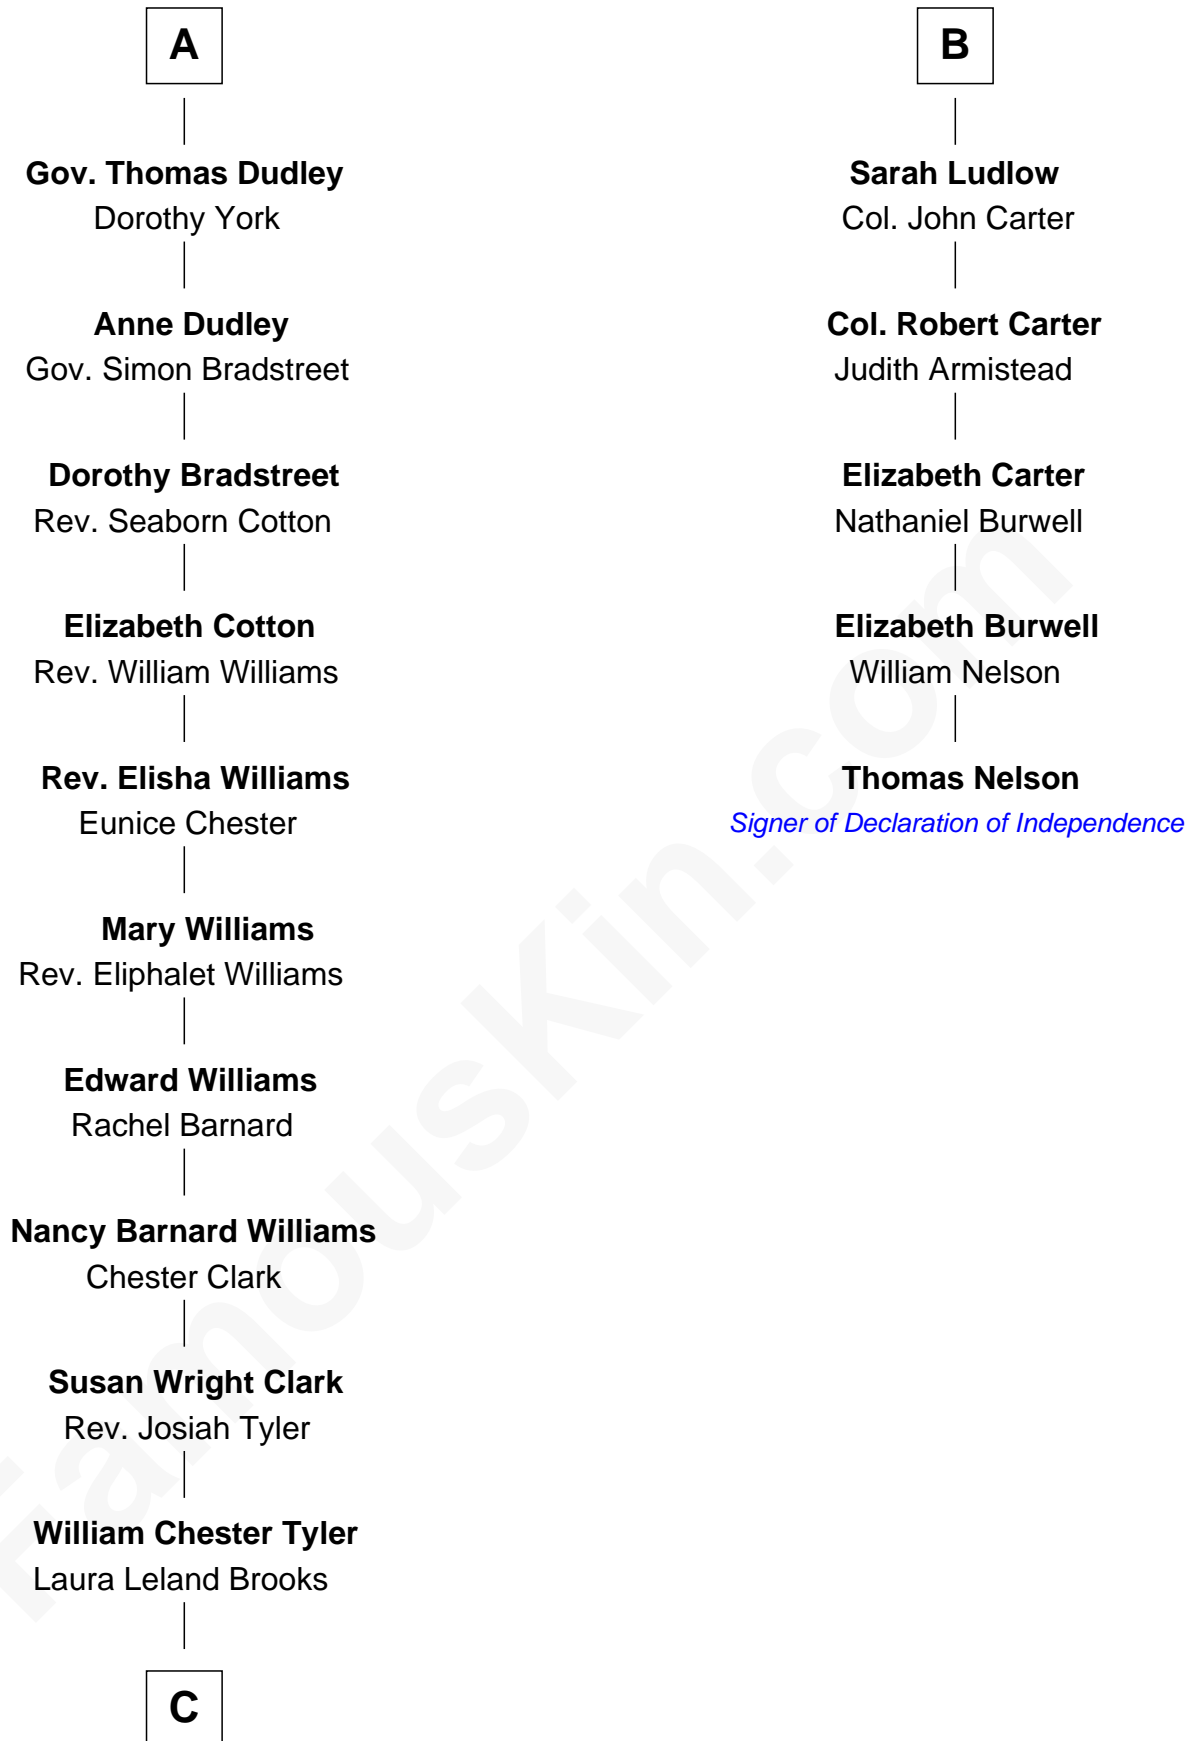

FamousKin.com

Relationship Chart of

Kate Upton

Sports Illustrated Swimsuit Cover Model

11th cousin 9 times removed of

Thomas Nelson

Signer of the Declaration of Independence

C

—
Margaret Hastings Tyler

Charles Henry Vial

—
Elizabeth Brooks Vial

Stephen Edward Upton

—
Jefferson Matthew Upton

Shelley Fawn Davis

—
Kate Upton

Model and Actress