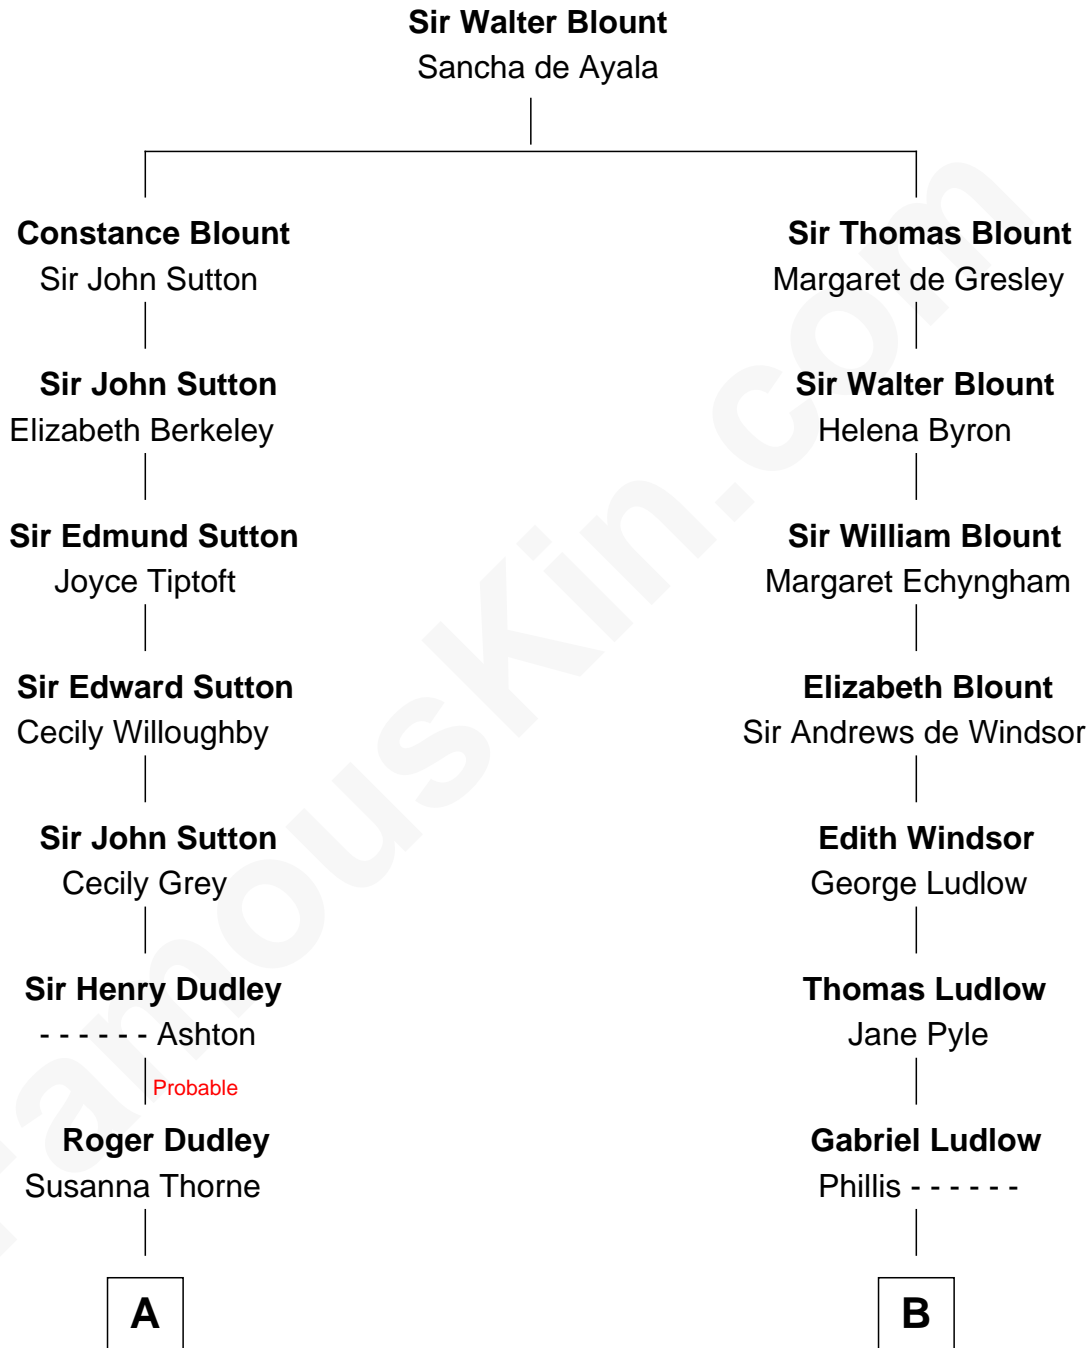

FamousKin.com

Relationship Chart of

Kate Upton

Sports Illustrated Swimsuit Cover Model

11th cousin 9 times removed of

Thomas Nelson

Signer of the Declaration of Independence

C

—
Margaret Hastings Tyler

Charles Henry Vial

—
Elizabeth Brooks Vial

Stephen Edward Upton

—
Jefferson Matthew Upton

Shelley Fawn Davis

—
Kate Upton

Model and Actress