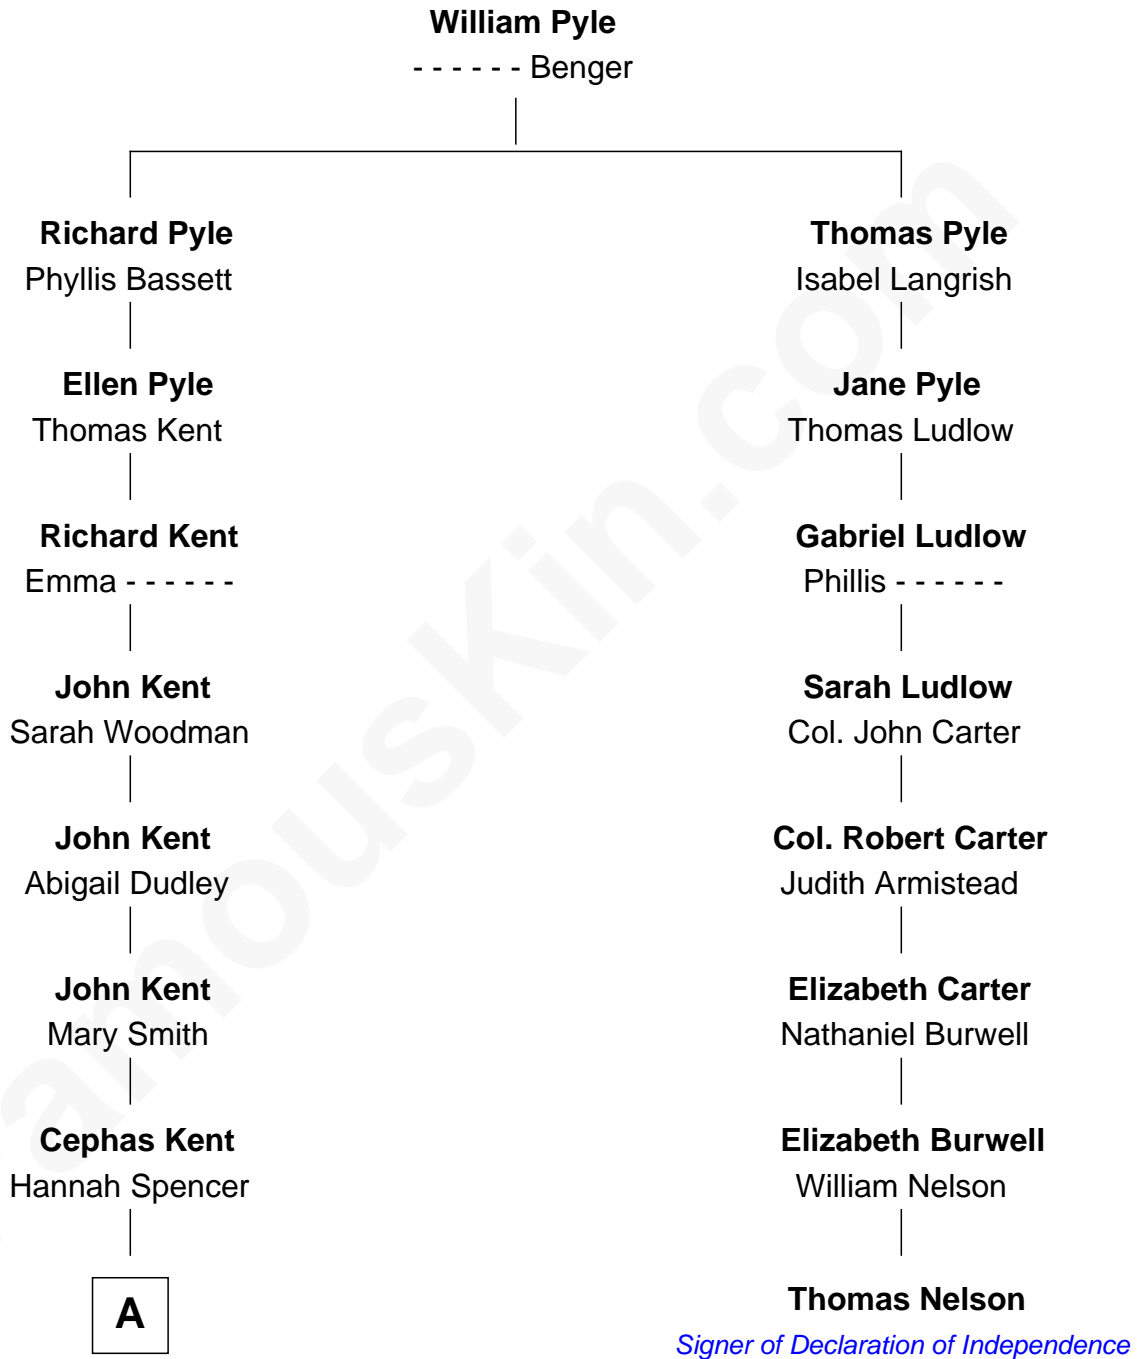

## Relationship Chart of

### Kate Upton

*Sports Illustrated Swimsuit Cover Model*

7th cousin 7 times removed of

### Thomas Nelson

*Signer of the Declaration of Independence*

**A**

—  
**Alexander Kent**

Mercy F. Gray

—  
**Mercyra Kent**

Stephen Amasa Frost

—  
**Mercy Ann Frost**