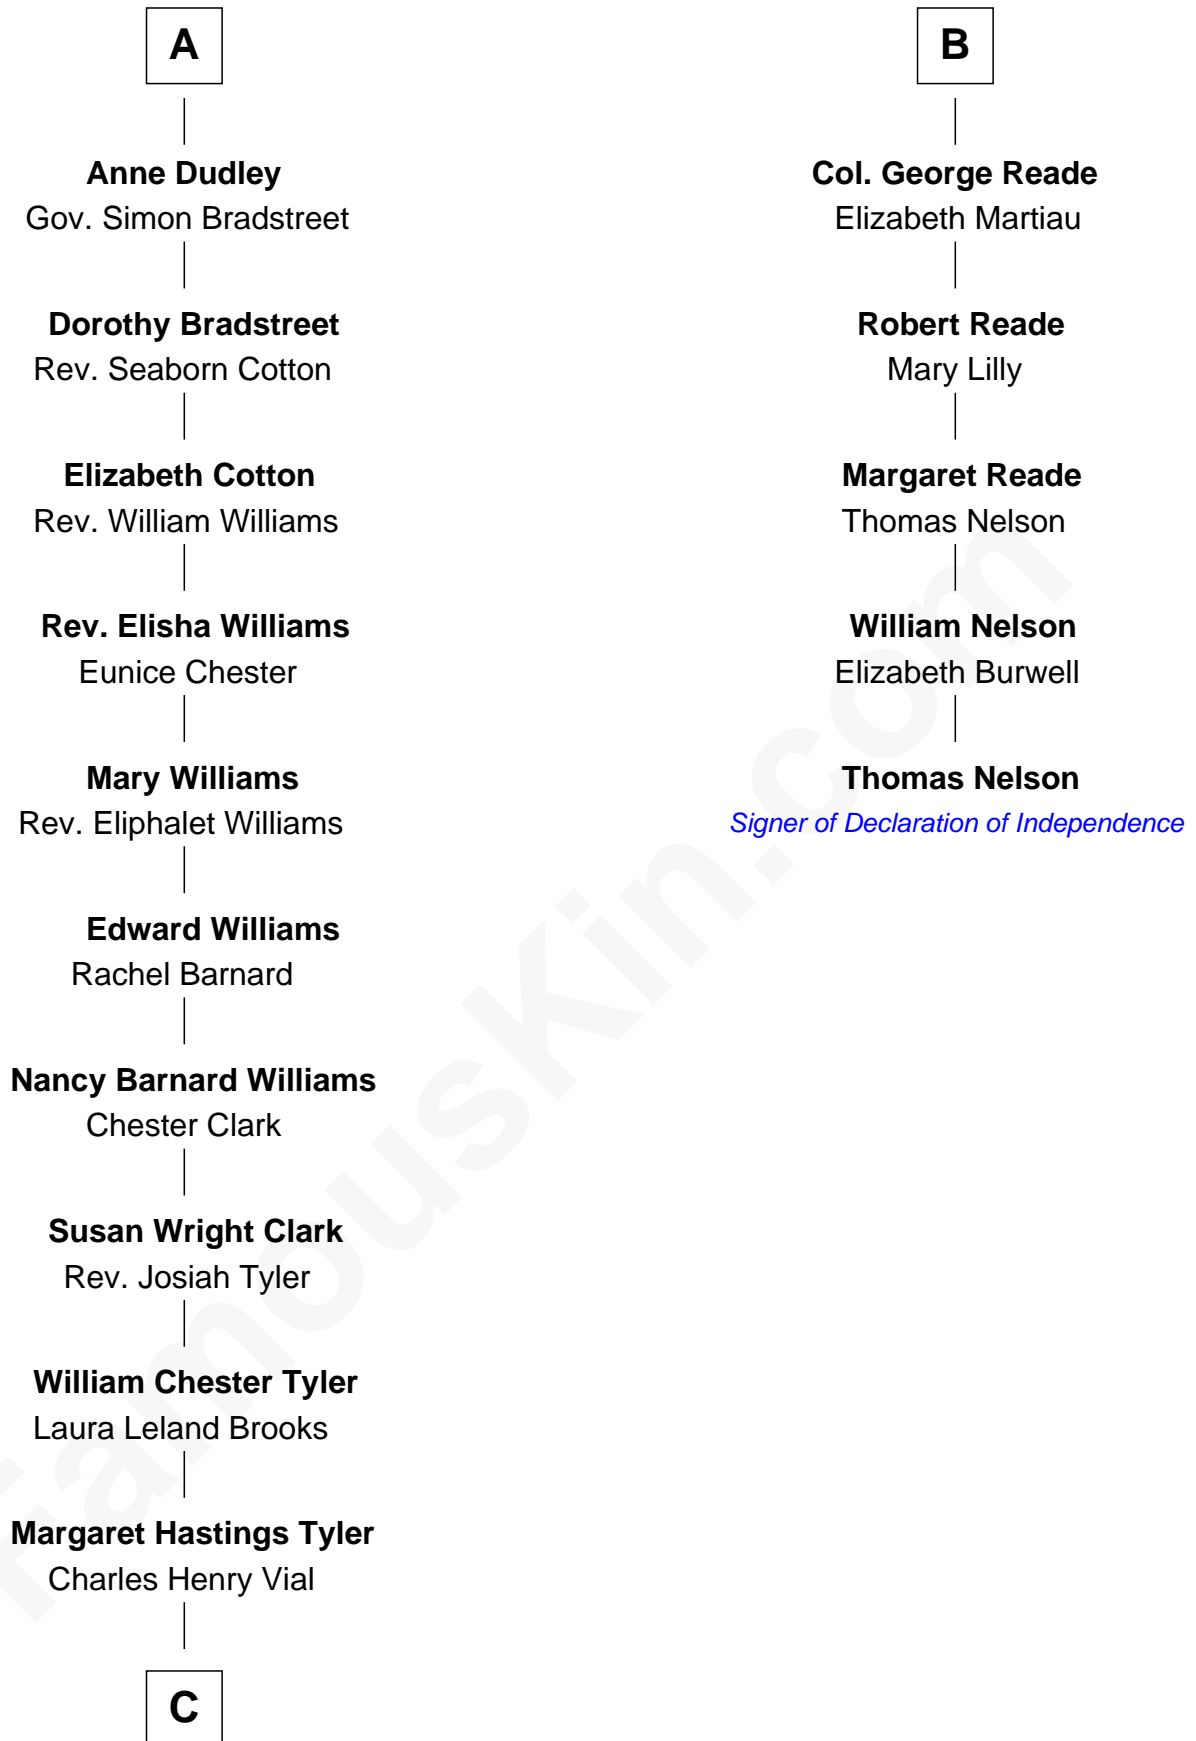

## Relationship Chart of

### Kate Upton

*Sports Illustrated Swimsuit Cover Model*

11th cousin 8 times removed of

### Thomas Nelson

*Signer of the Declaration of Independence*

**C**

**Elizabeth Brooks Vial**  
Stephen Edward Upton

**Jefferson Matthew Upton**  
Shelley Fawn Davis

**Kate Upton**  
*Model and Actress*

FamousKin.com