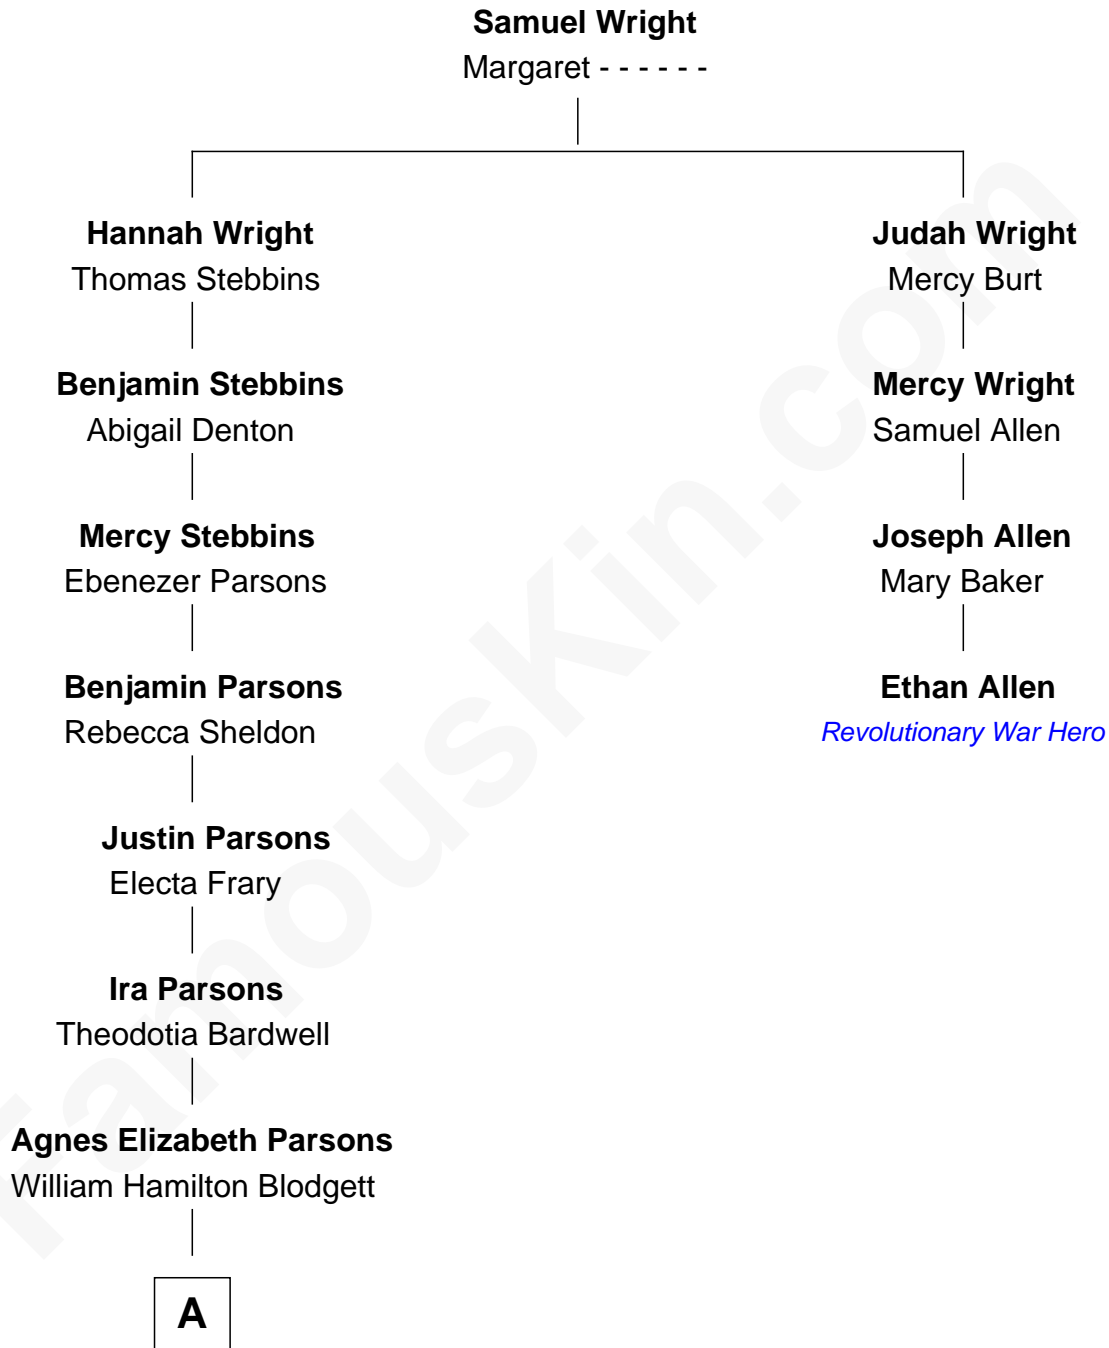

FamousKin.com Relationship Chart of

Kate Upton

Sports Illustrated Swimsuit Cover Model

3rd cousin 8 times removed of

Ethan Allen

Revolutionary War Hero

A

—
Carrie A. Blodgett
Cassius Marcellus Upton

—
Frederick Stanley Upton
Margaret M. Beckley

—
Stephen Edward Upton
Elizabeth Brooks Vial

—
Jefferson Matthew Upton
Shelley Fawn Davis

—
Kate Upton
Model and Actress