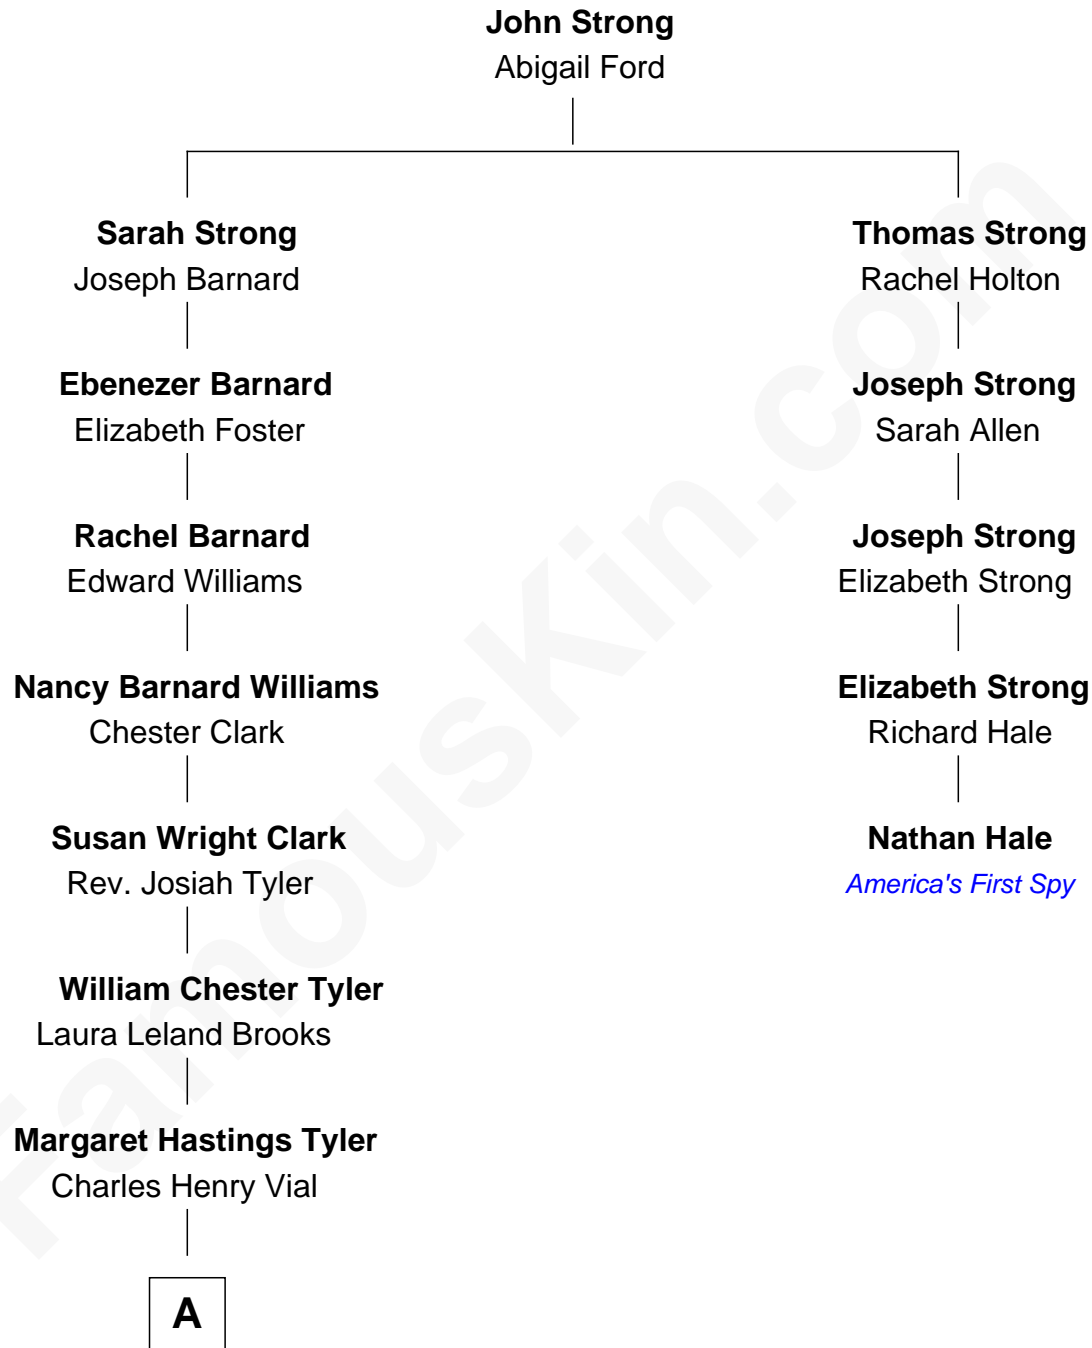

FamousKin.com Relationship Chart of

Kate Upton

Sports Illustrated Swimsuit Cover Model

4th cousin 5 times removed of

Nathan Hale

America's First Spy

A

—
Elizabeth Brooks Vial
Stephen Edward Upton

—
Jefferson Matthew Upton
Shelley Fawn Davis

—
Kate Upton
Model and Actress

FamousKin.com