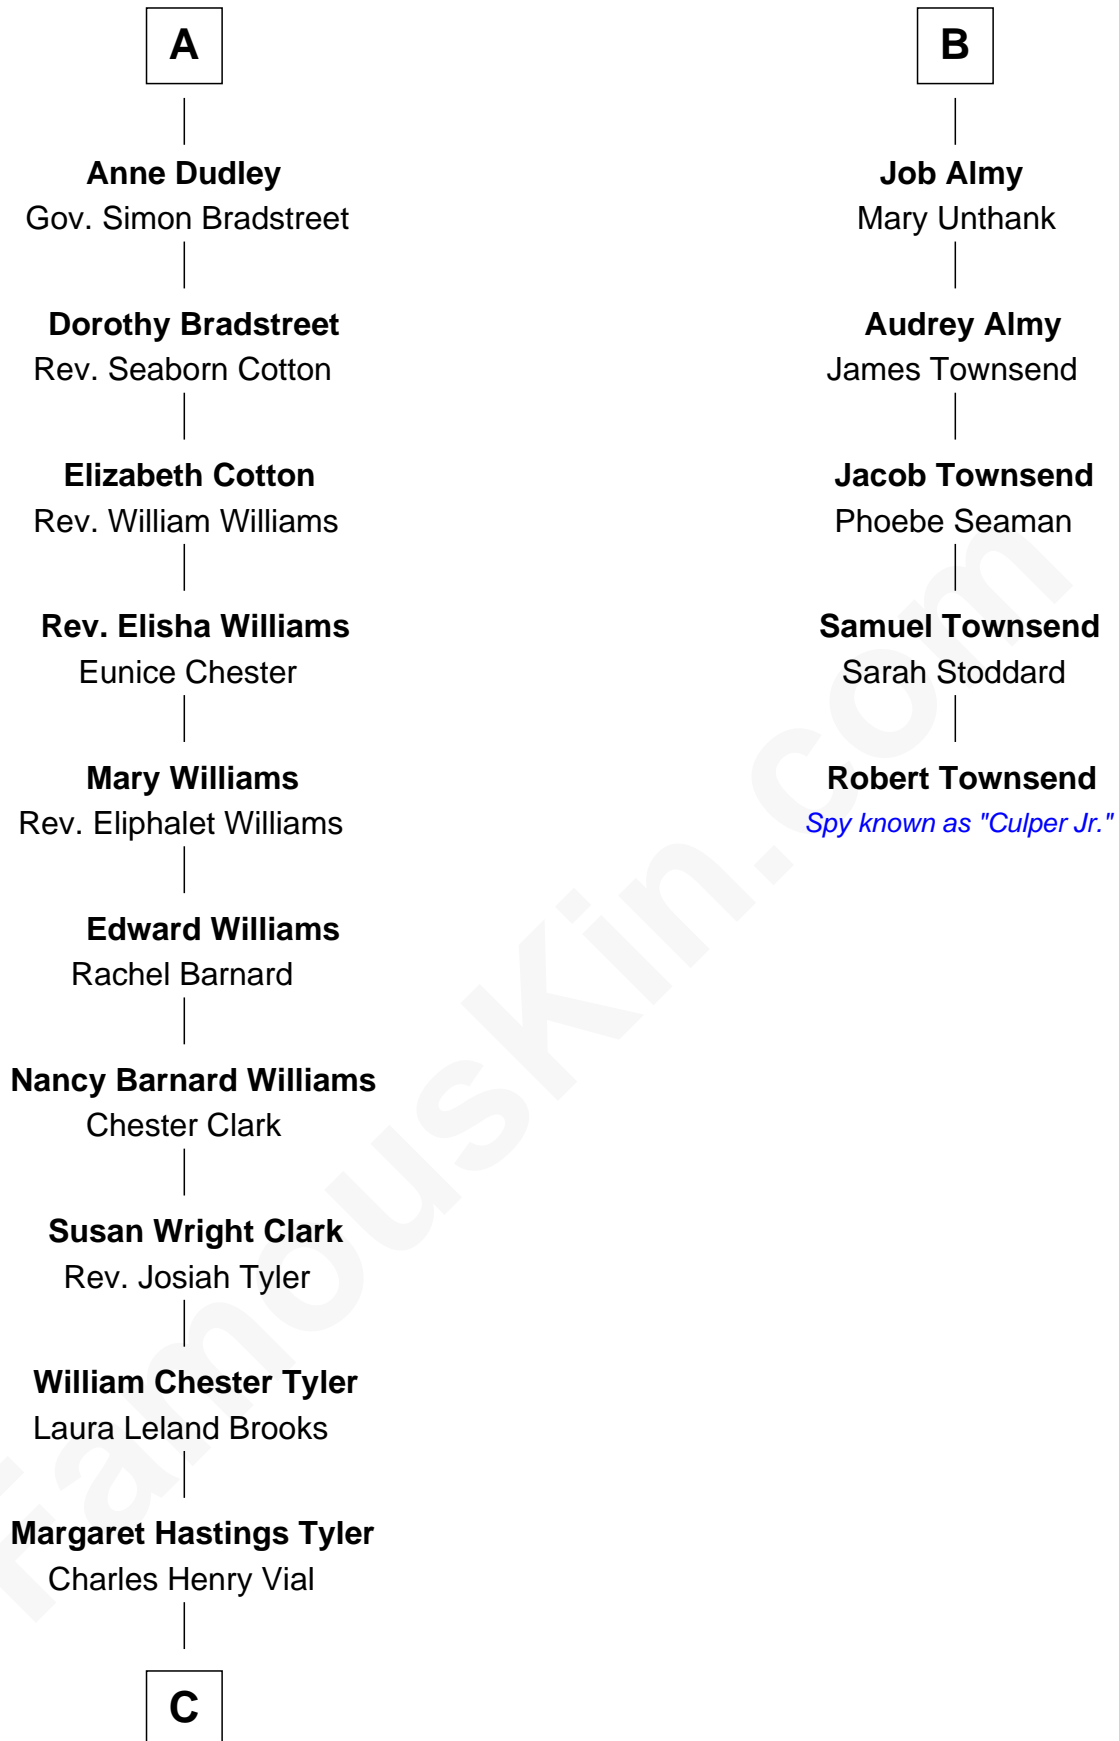

## Relationship Chart of

### Kate Upton

Sports Illustrated Swimsuit Cover Model

11th cousin 8 times removed of

### Robert Townsend

Member of the Culper Spy Ring during the American Revolution

**C**

—  
**Elizabeth Brooks Vial**  
Stephen Edward Upton

—  
**Jefferson Matthew Upton**  
Shelley Fawn Davis

—  
**Kate Upton**  
*Model and Actress*