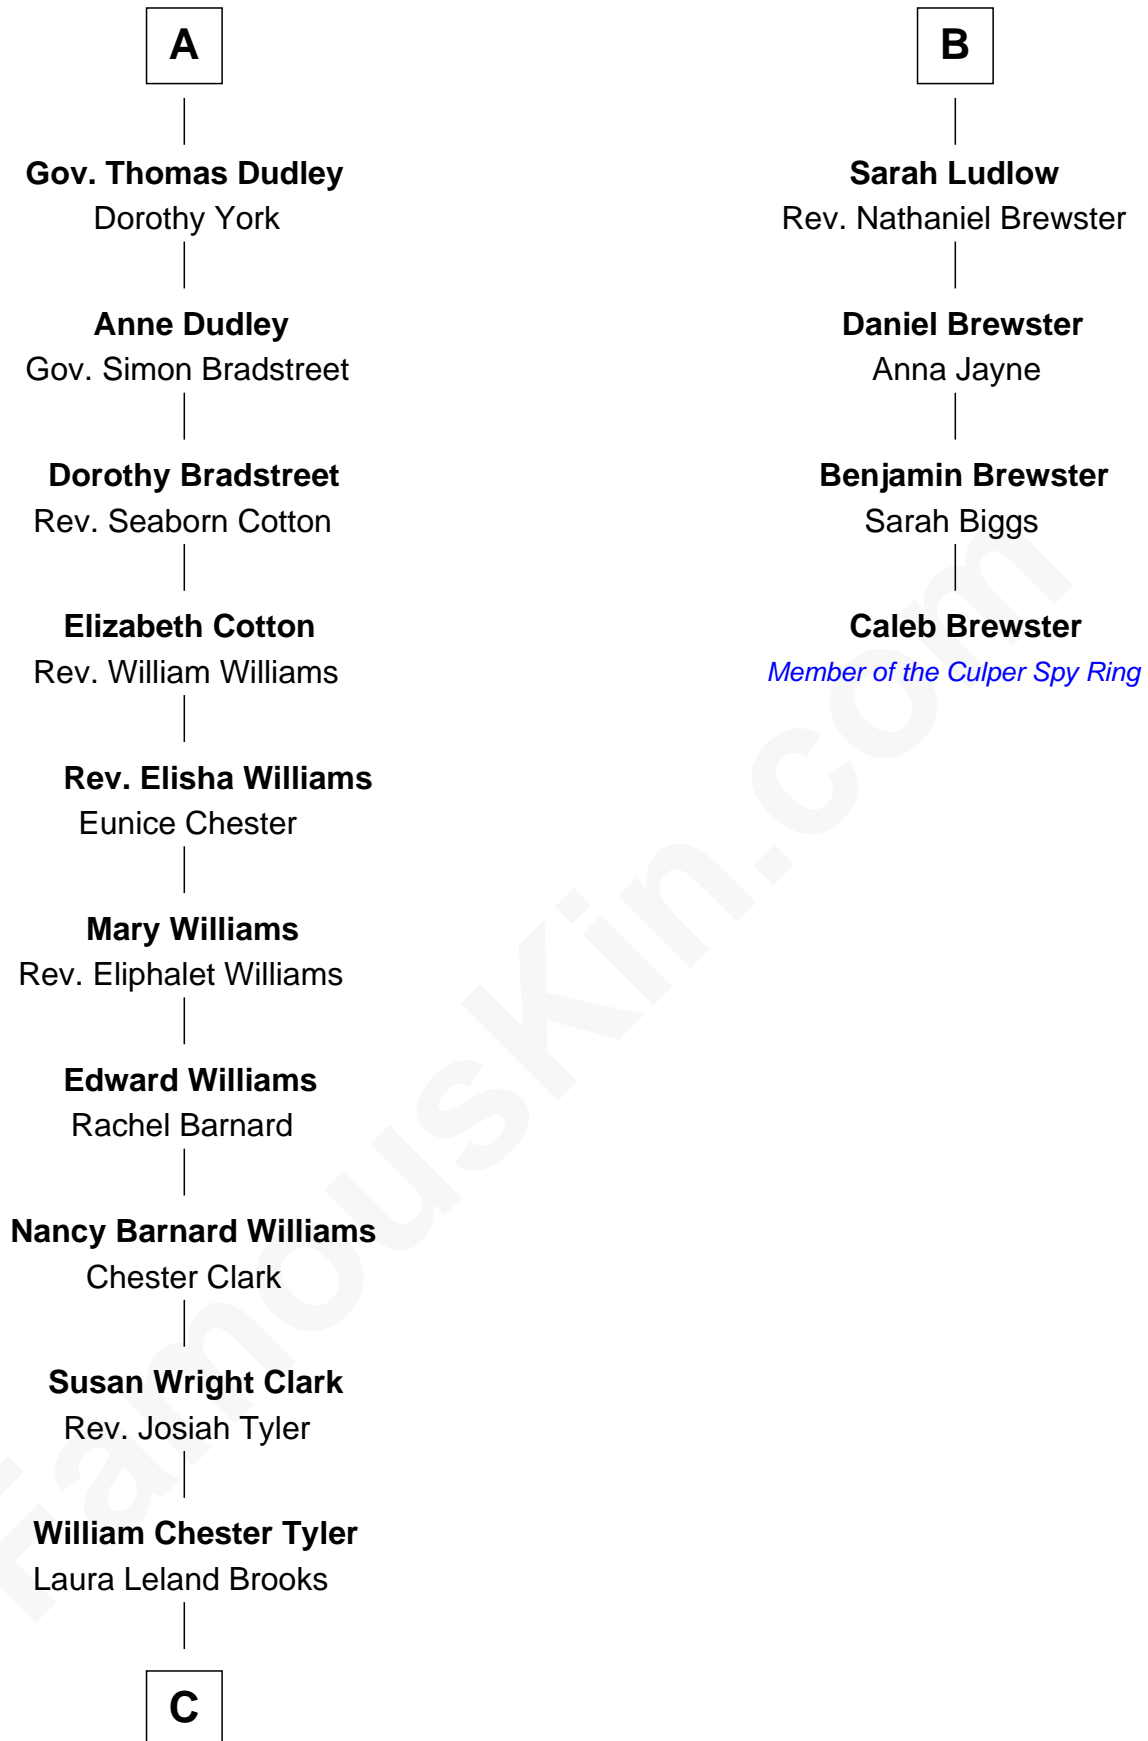

## Relationship Chart of

### Kate Upton

Sports Illustrated Swimsuit Cover Model

10th cousin 10 times removed of

**Caleb Brewster**

Member of the Culper Spy Ring during the American Revolution

**C**

—  
**Margaret Hastings Tyler**

Charles Henry Vial