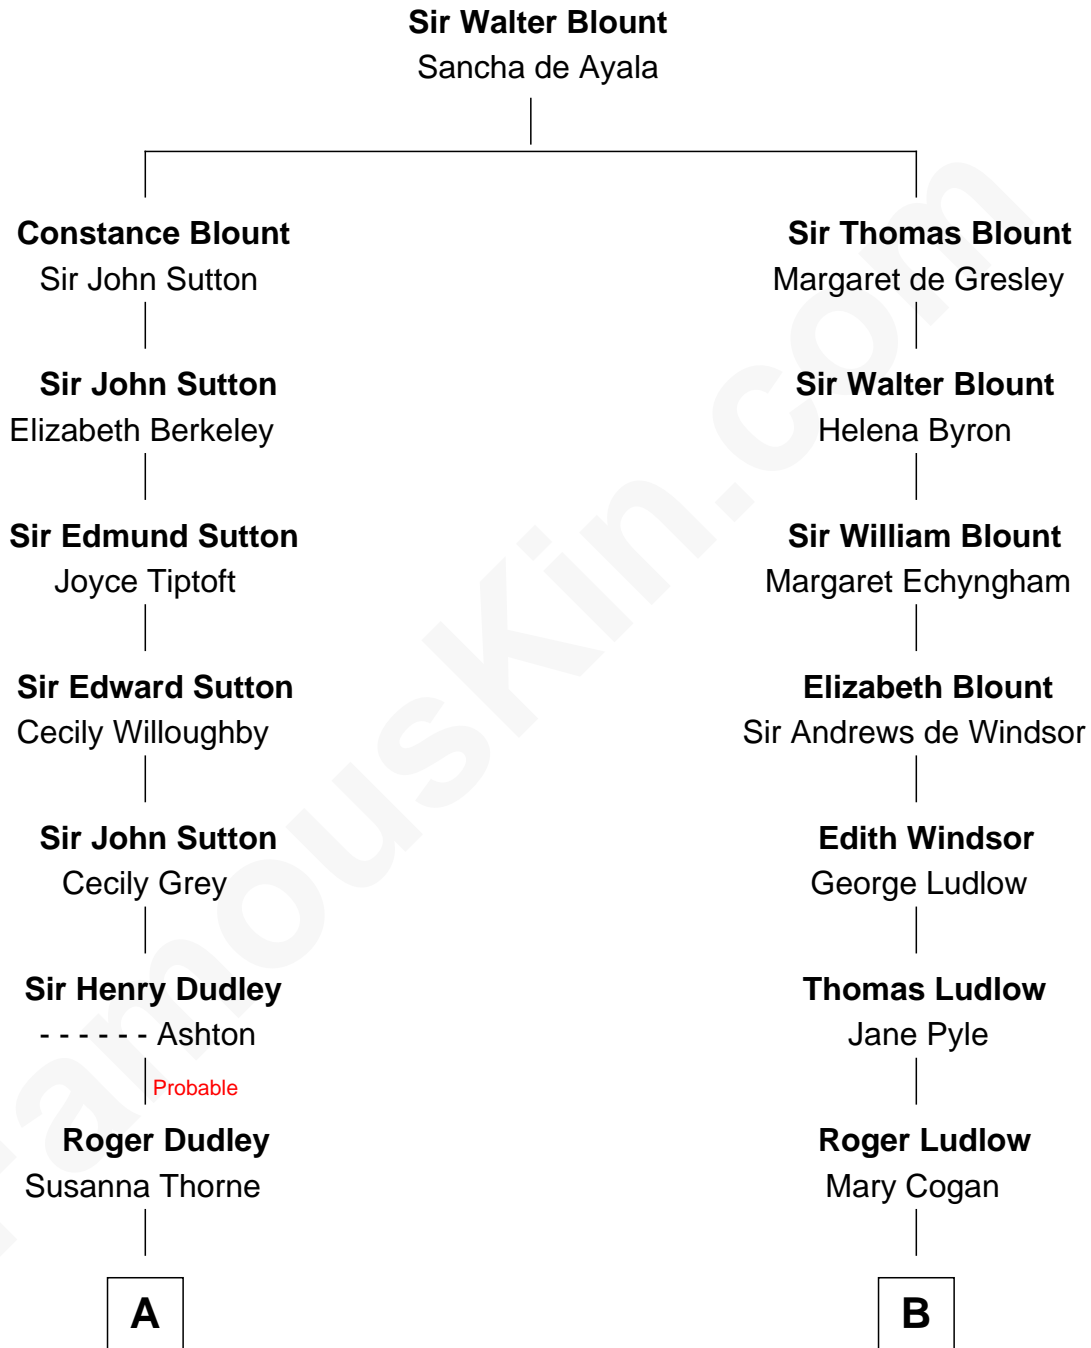

## Relationship Chart of

### Kate Upton

Sports Illustrated Swimsuit Cover Model

10th cousin 10 times removed of

**Caleb Brewster**

Member of the Culper Spy Ring during the American Revolution

**C**

—  
**Margaret Hastings Tyler**

Charles Henry Vial