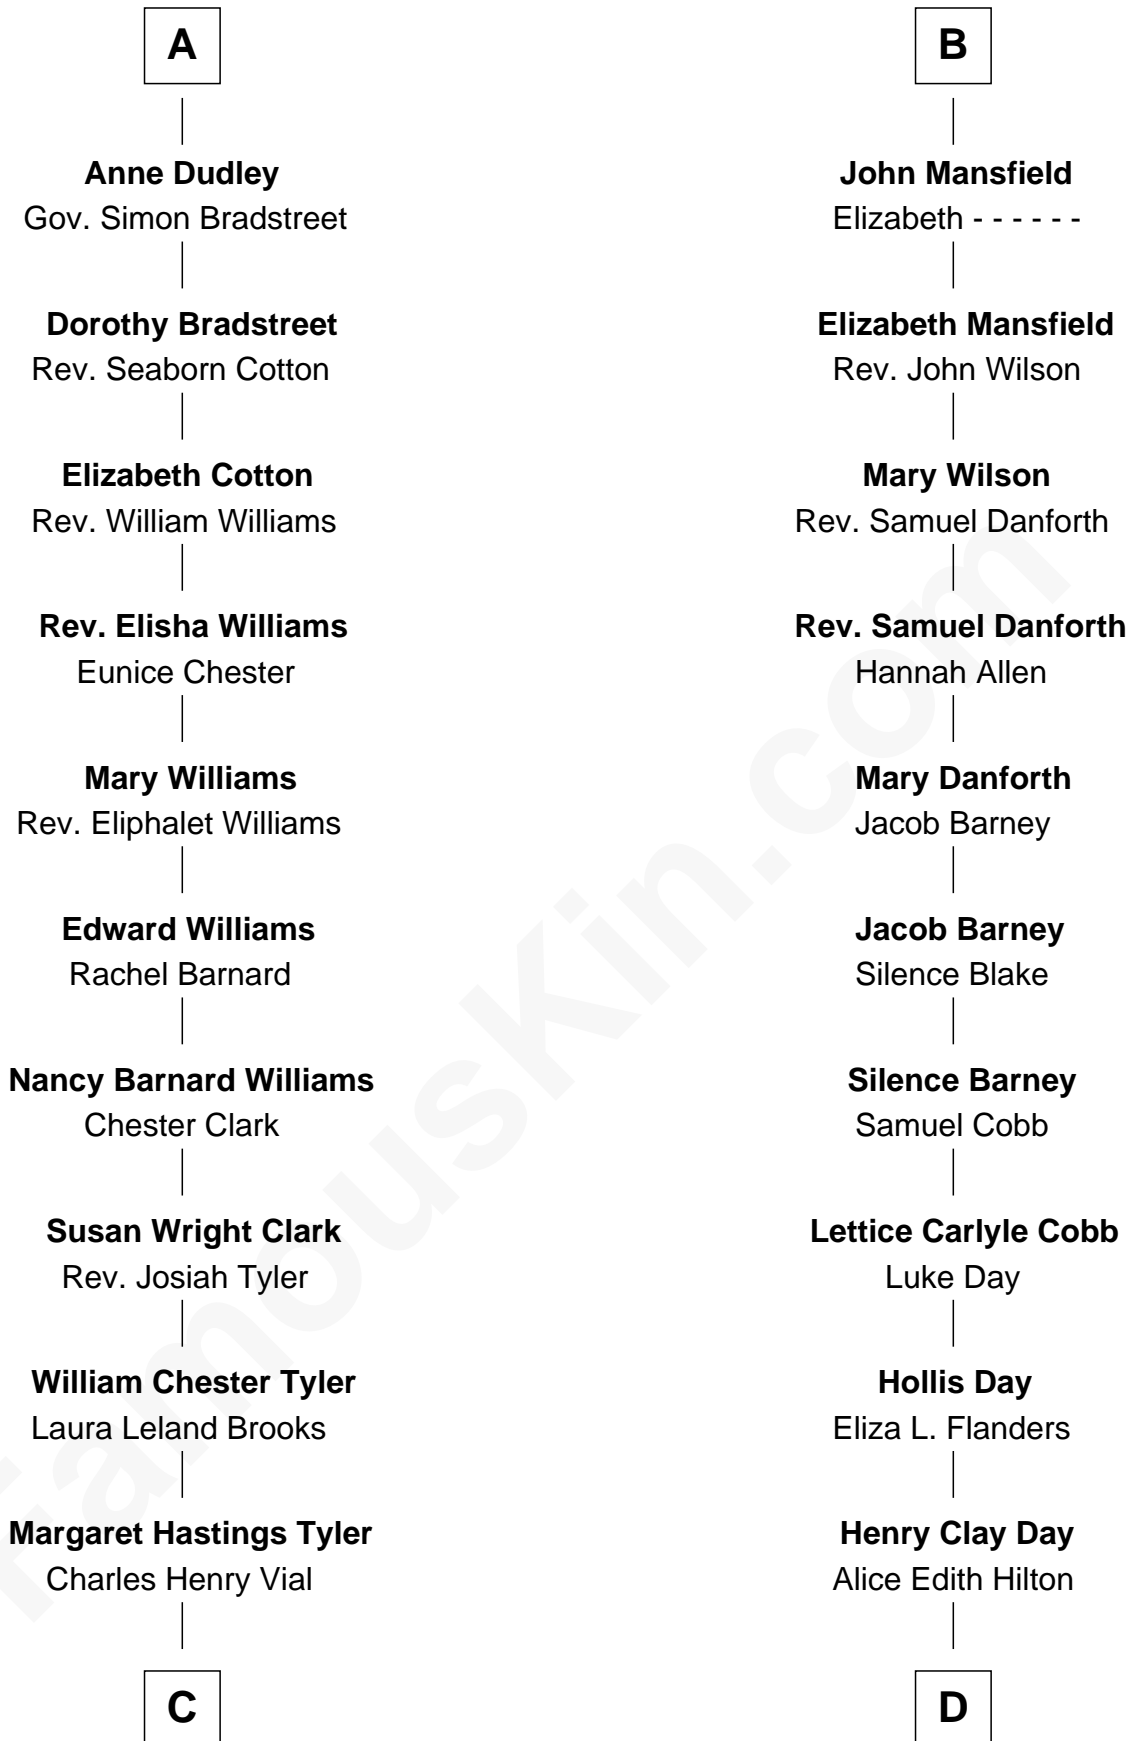

FamousKin.com

Relationship Chart of

Kate Upton

Sports Illustrated Swimsuit Cover Model

18th cousin 1 time removed of

Sandra Day O'Connor

First Female U.S. Supreme Court Justice

C

Elizabeth Brooks Vial
Stephen Edward Upton

Jefferson Matthew Upton
Shelley Fawn Davis

Kate Upton
Model and Actress

D

Henry R. Day
Ada Mae Wilkey

Sandra Day O'Connor
U.S. Supreme Court Justice

FamousKin.com