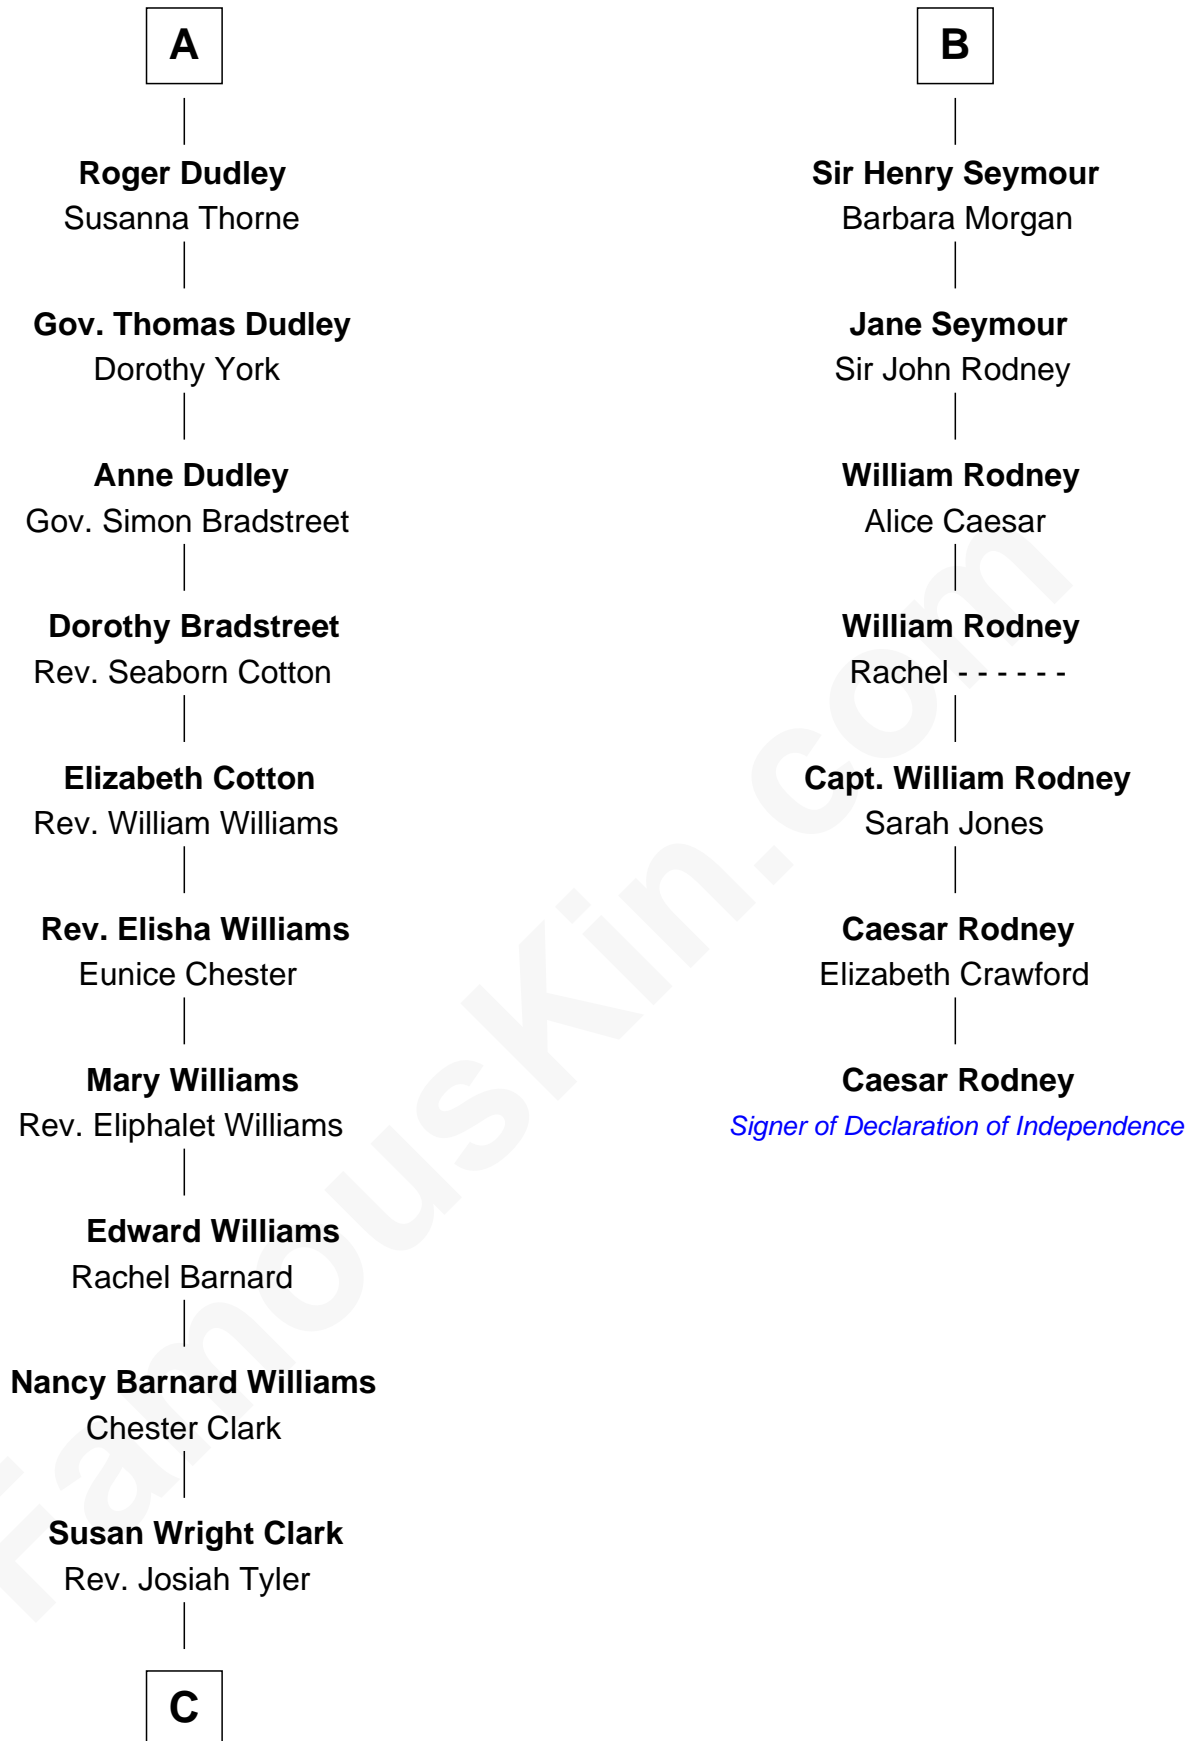

## Relationship Chart of

### Caesar Rodney

*Signer of the Declaration of Independence*

#### Edward III, King of England

Philippa of Hainault

**C**

William Chester Tyler

Laura Leland Brooks

Margaret Hastings Tyler

Charles Henry Vial

Elizabeth Brooks Vial