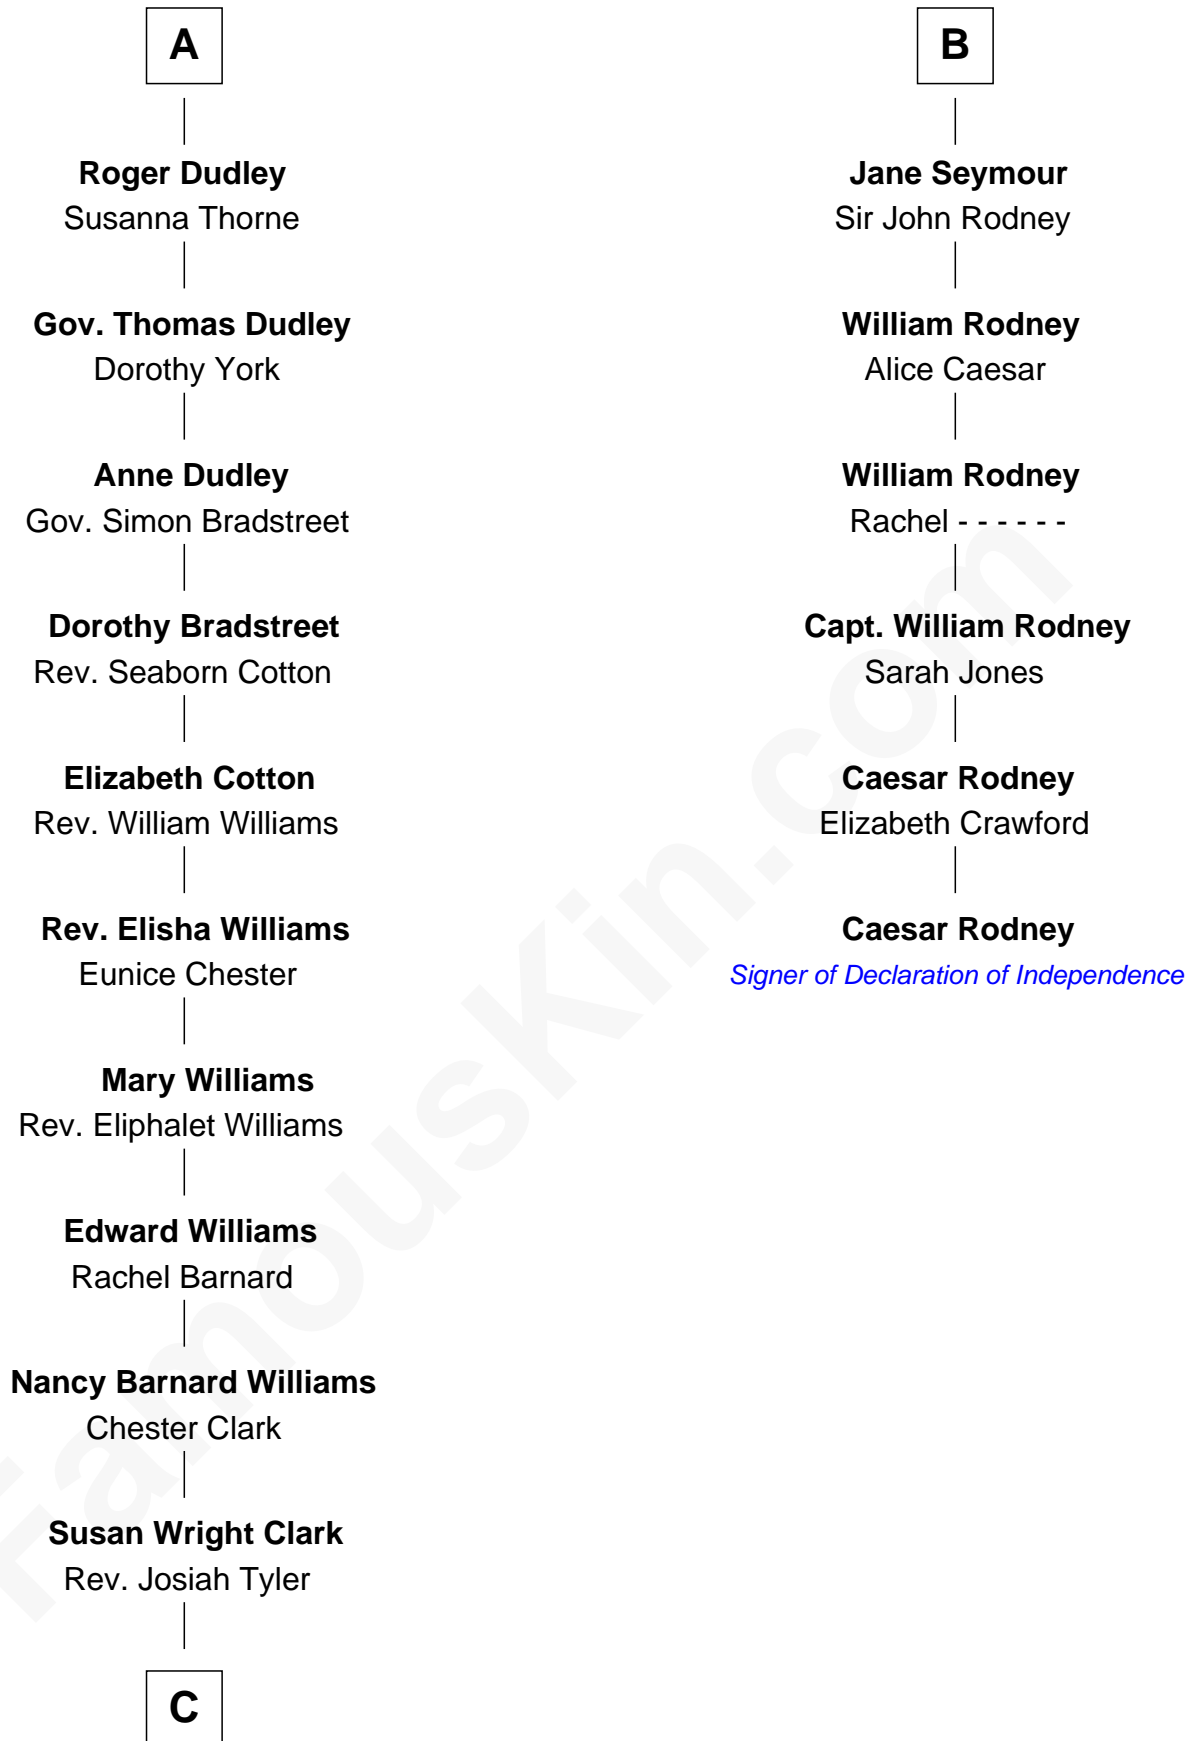

FamousKin.com

Relationship Chart of

Kate Upton

Sports Illustrated Swimsuit Cover Model

12th cousin 9 times removed of

Caesar Rodney

Signer of the Declaration of Independence

C

William Chester Tyler

Laura Leland Brooks

Margaret Hastings Tyler

Charles Henry Vial

Elizabeth Brooks Vial

Stephen Edward Upton

Jefferson Matthew Upton

Shelley Fawn Davis