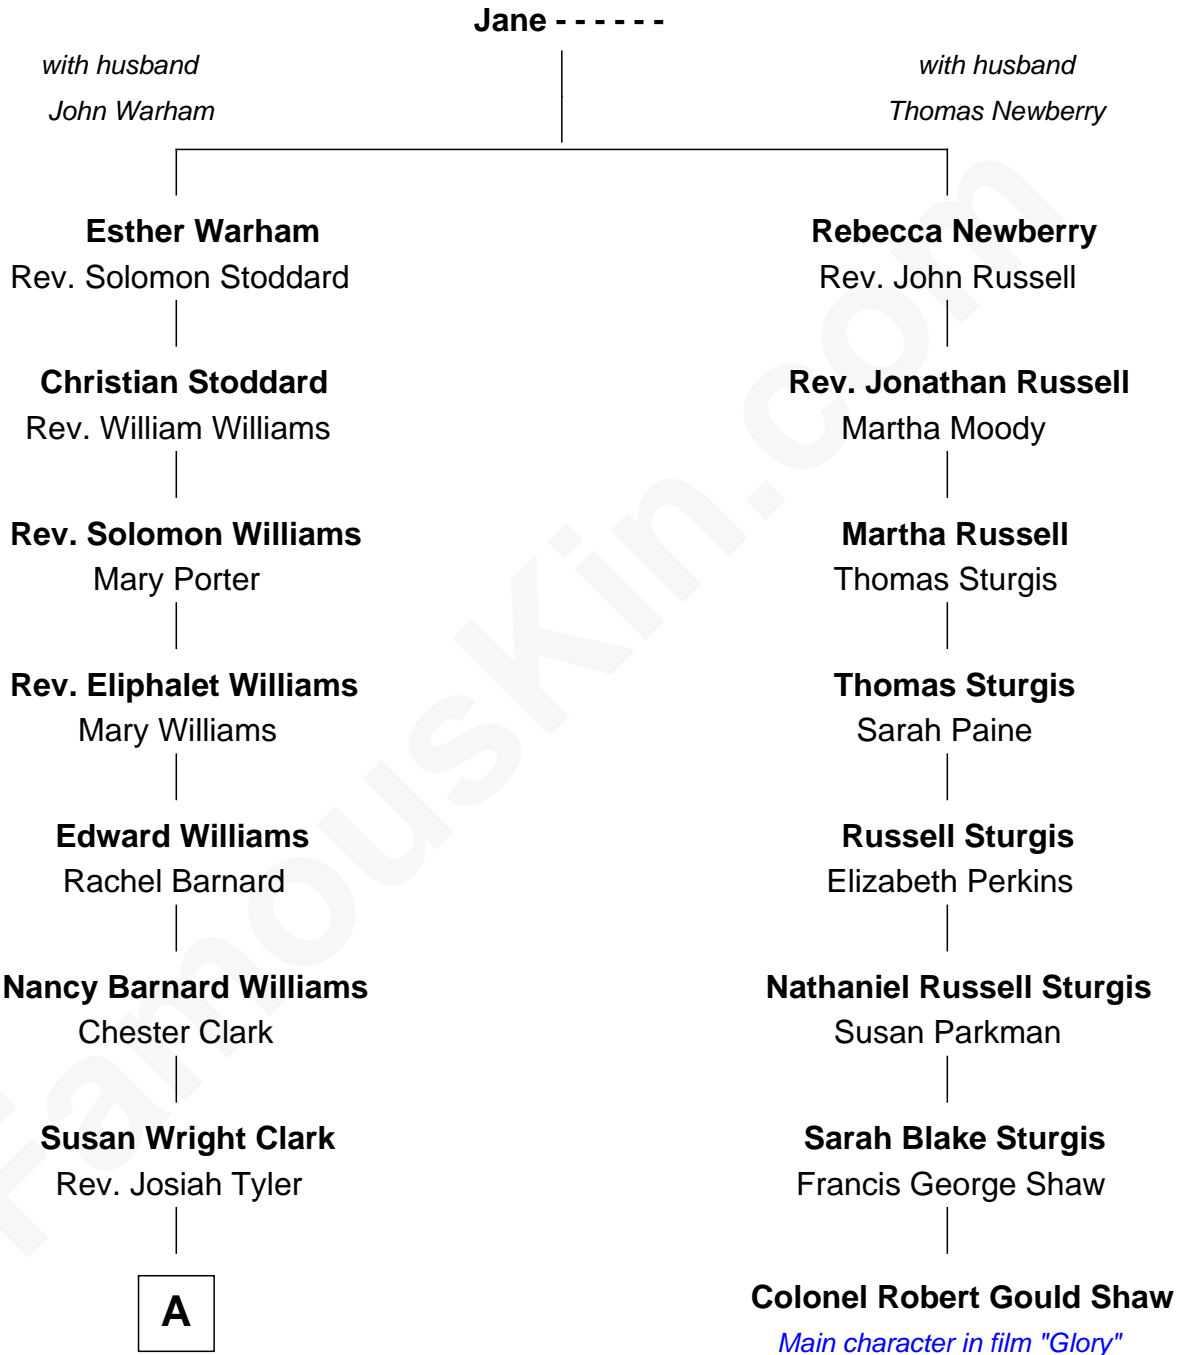

FamousKin.com

Relationship Chart of

Kate Upton

Sports Illustrated Swimsuit Cover Model

7th cousin 4 times removed of

Colonel Robert Gould Shaw

U.S. Civil War leader of film "Glory" fame

A

William Chester Tyler

Laura Leland Brooks

Margaret Hastings Tyler

Charles Henry Vial

Elizabeth Brooks Vial

Stephen Edward Upton

Jefferson Matthew Upton

Shelley Fawn Davis