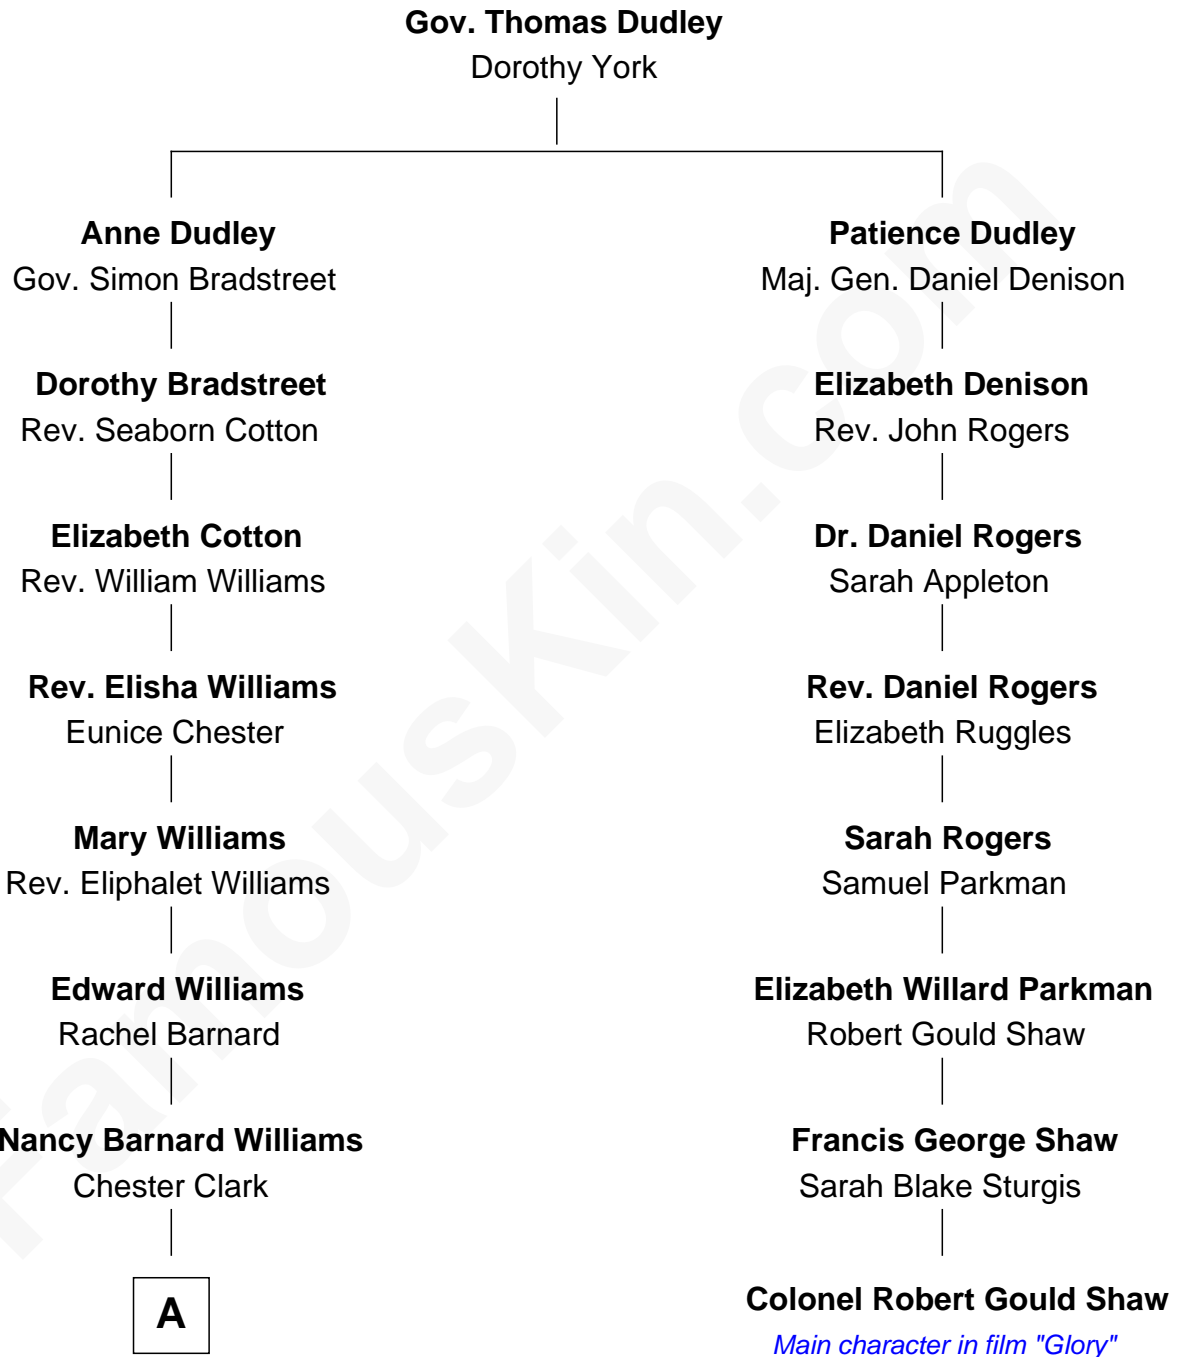

FamousKin.com

Relationship Chart of

Kate Upton

Sports Illustrated Swimsuit Cover Model

7th cousin 5 times removed of

Colonel Robert Gould Shaw

U.S. Civil War leader of film "Glory" fame

A

—
Susan Wright Clark

Rev. Josiah Tyler

—
William Chester Tyler

Laura Leland Brooks

—
Margaret Hastings Tyler

Charles Henry Vial

—
Elizabeth Brooks Vial

Stephen Edward Upton