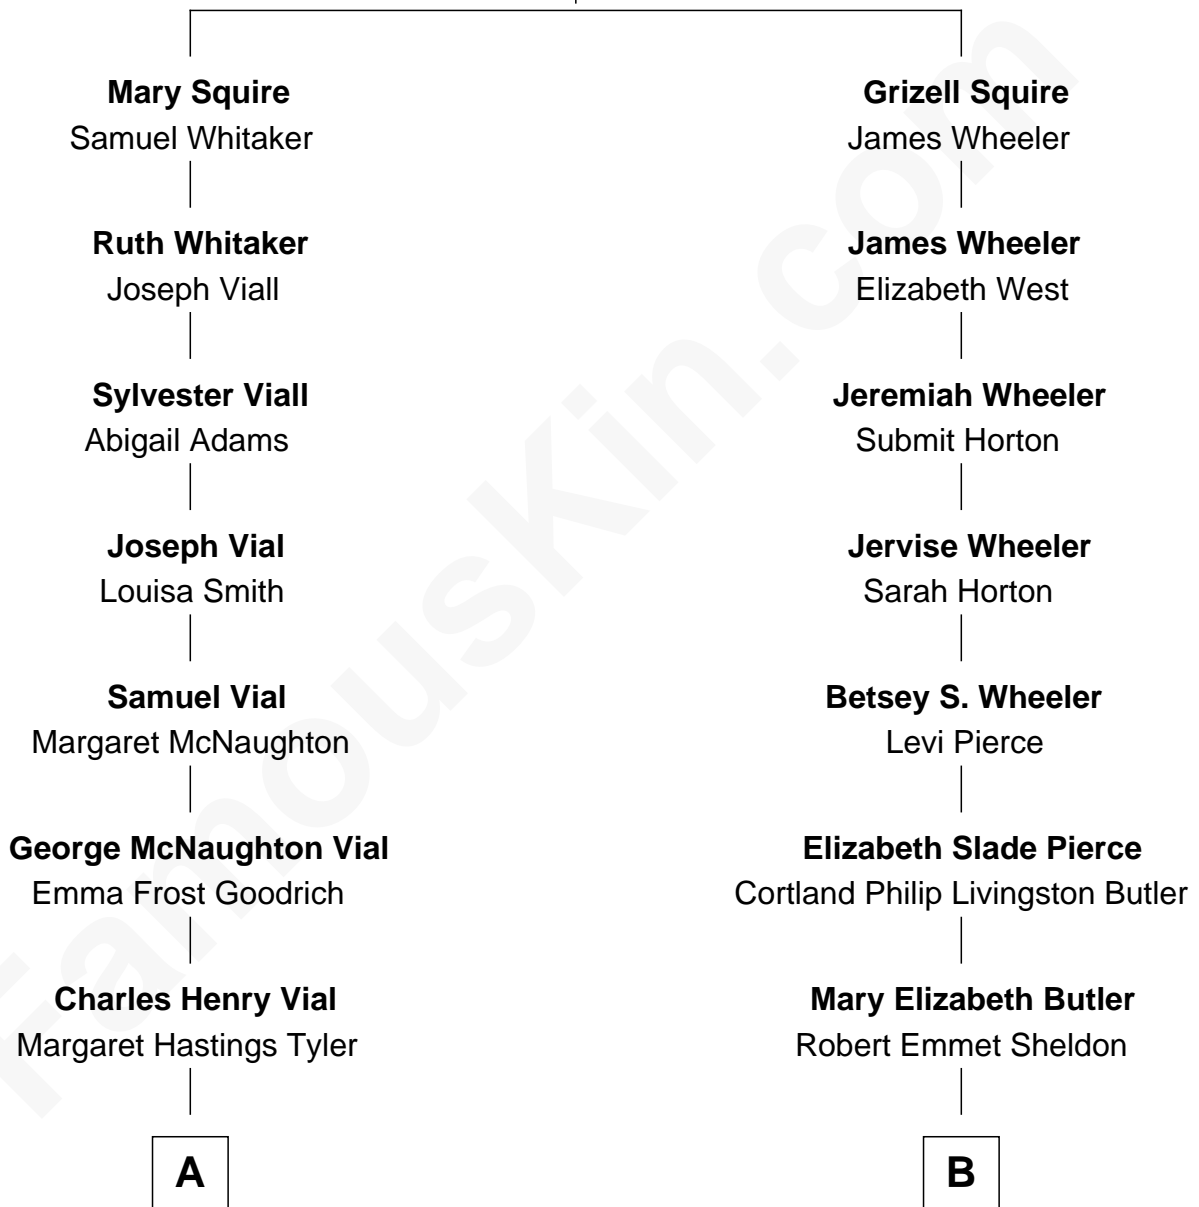

FamousKin.com Relationship Chart of

Kate Upton

Sports Illustrated Swimsuit Cover Model

9th cousin of

George H. W. Bush

41st U.S. President

Philip Squire
Rachel Ruggles

A

Elizabeth Brooks Vial
Stephen Edward Upton

Jefferson Matthew Upton
Shelley Fawn Davis

Kate Upton
Model and Actress

B

Flora Sheldon
Samuel Prescott Bush

Prescott Sheldon Bush
Dorothy Wear Walker

George H. W. Bush
41st U.S. President