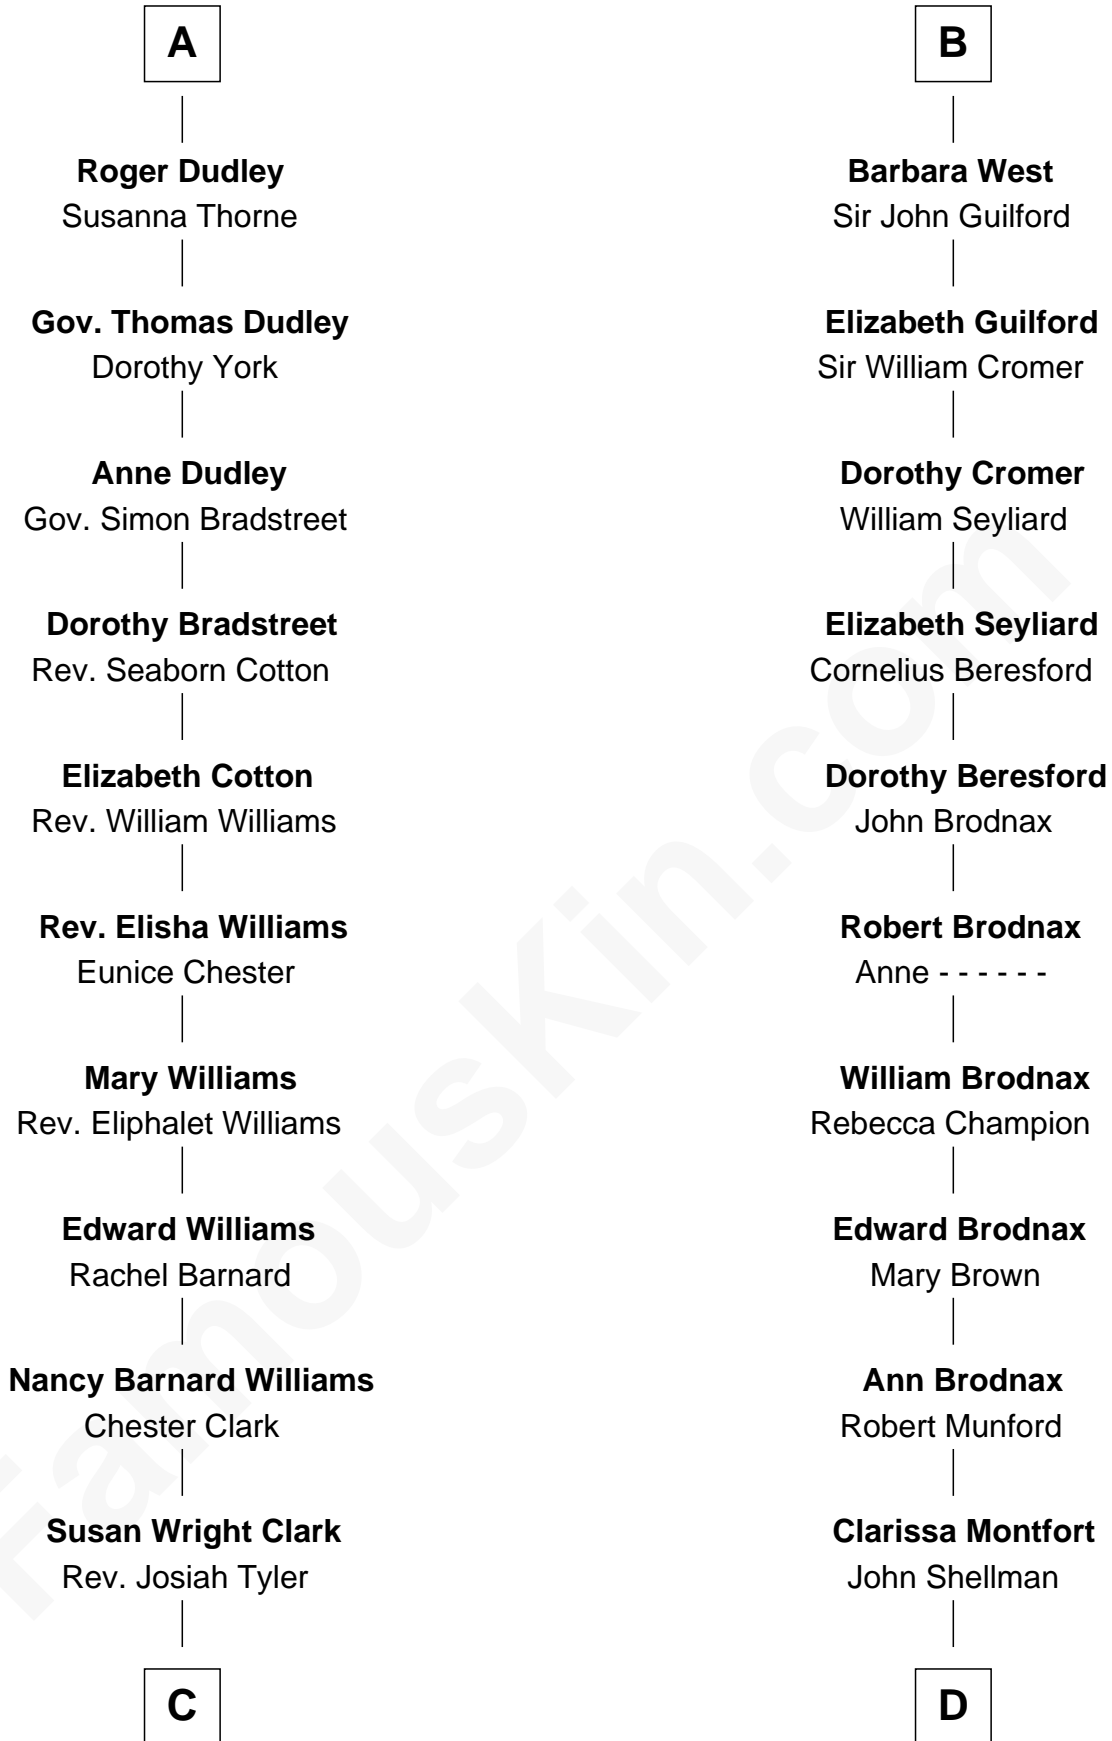

# FamousKin.com Relationship Chart of

**Kate Upton**

*Sports Illustrated Swimsuit Cover Model*

21st cousin of

**George H. W. Bush**

*41st U.S. President*

**C**

**William Chester Tyler**

Laura Leland Brooks

**Margaret Hastings Tyler**

Charles Henry Vial

**Elizabeth Brooks Vial**

Stephen Edward Upton

**Jefferson Matthew Upton**

Shelley Fawn Davis

**Kate Upton**

**Prescott Sheldon Bush**

Dorothy Wear Walker

**George H. W. Bush**

*41st U.S. President*