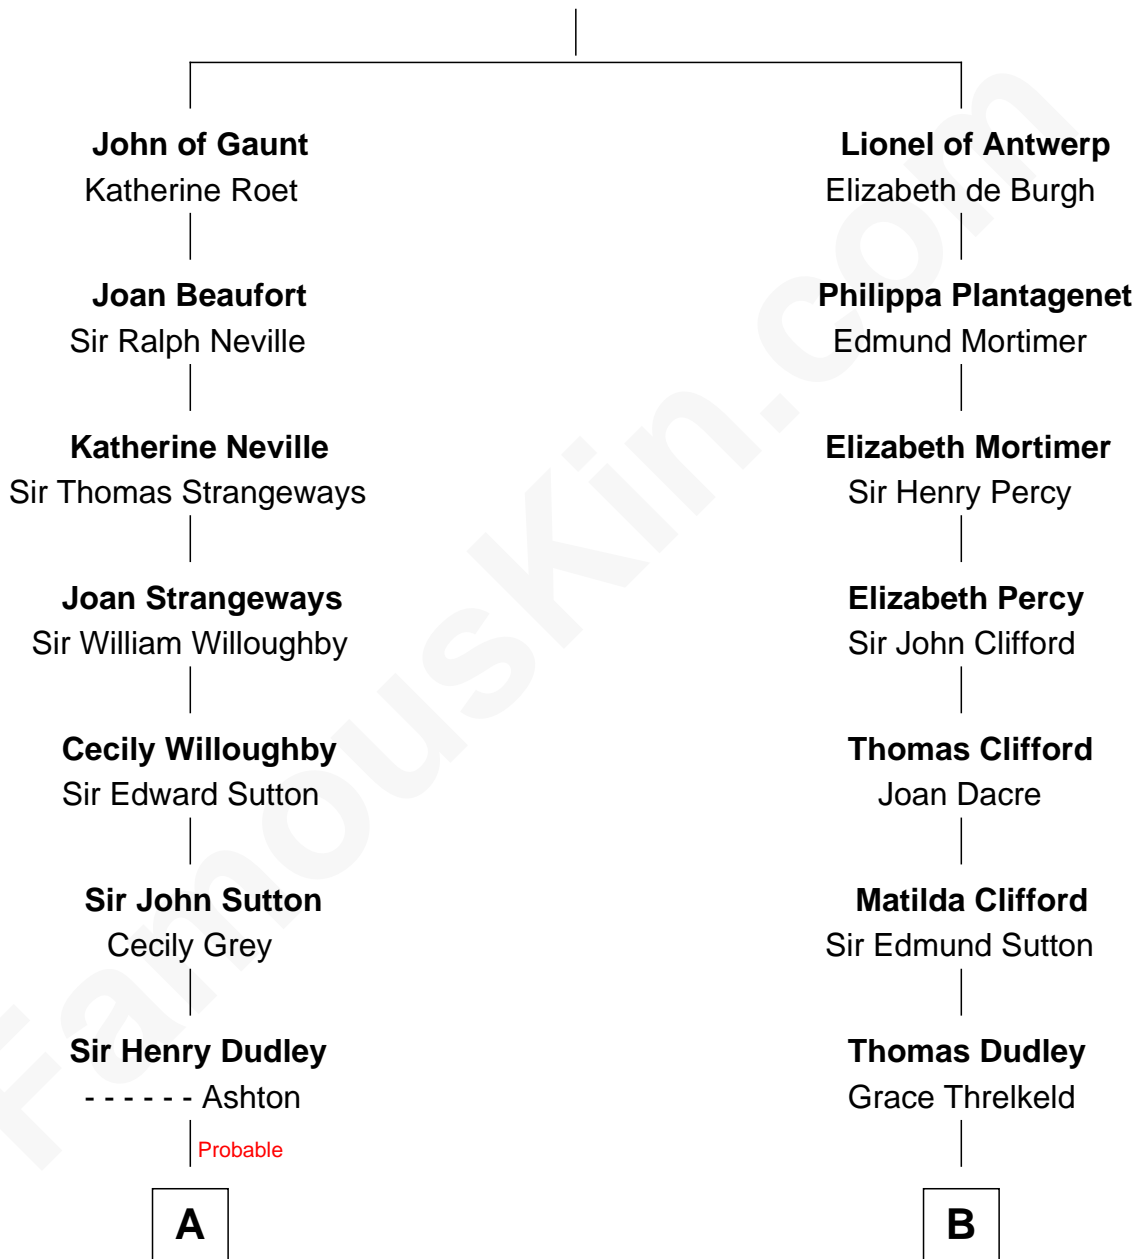

## Relationship Chart of

### Kate Upton

*Sports Illustrated Swimsuit Cover Model*

15th cousin 6 times removed of

### George Mason

*Father of the U.S. Bill of Rights*

### Edward III, King of England

Philippa of Hainault

**C**

William Chester Tyler

Laura Leland Brooks

Margaret Hastings Tyler

Charles Henry Vial

Elizabeth Brooks Vial