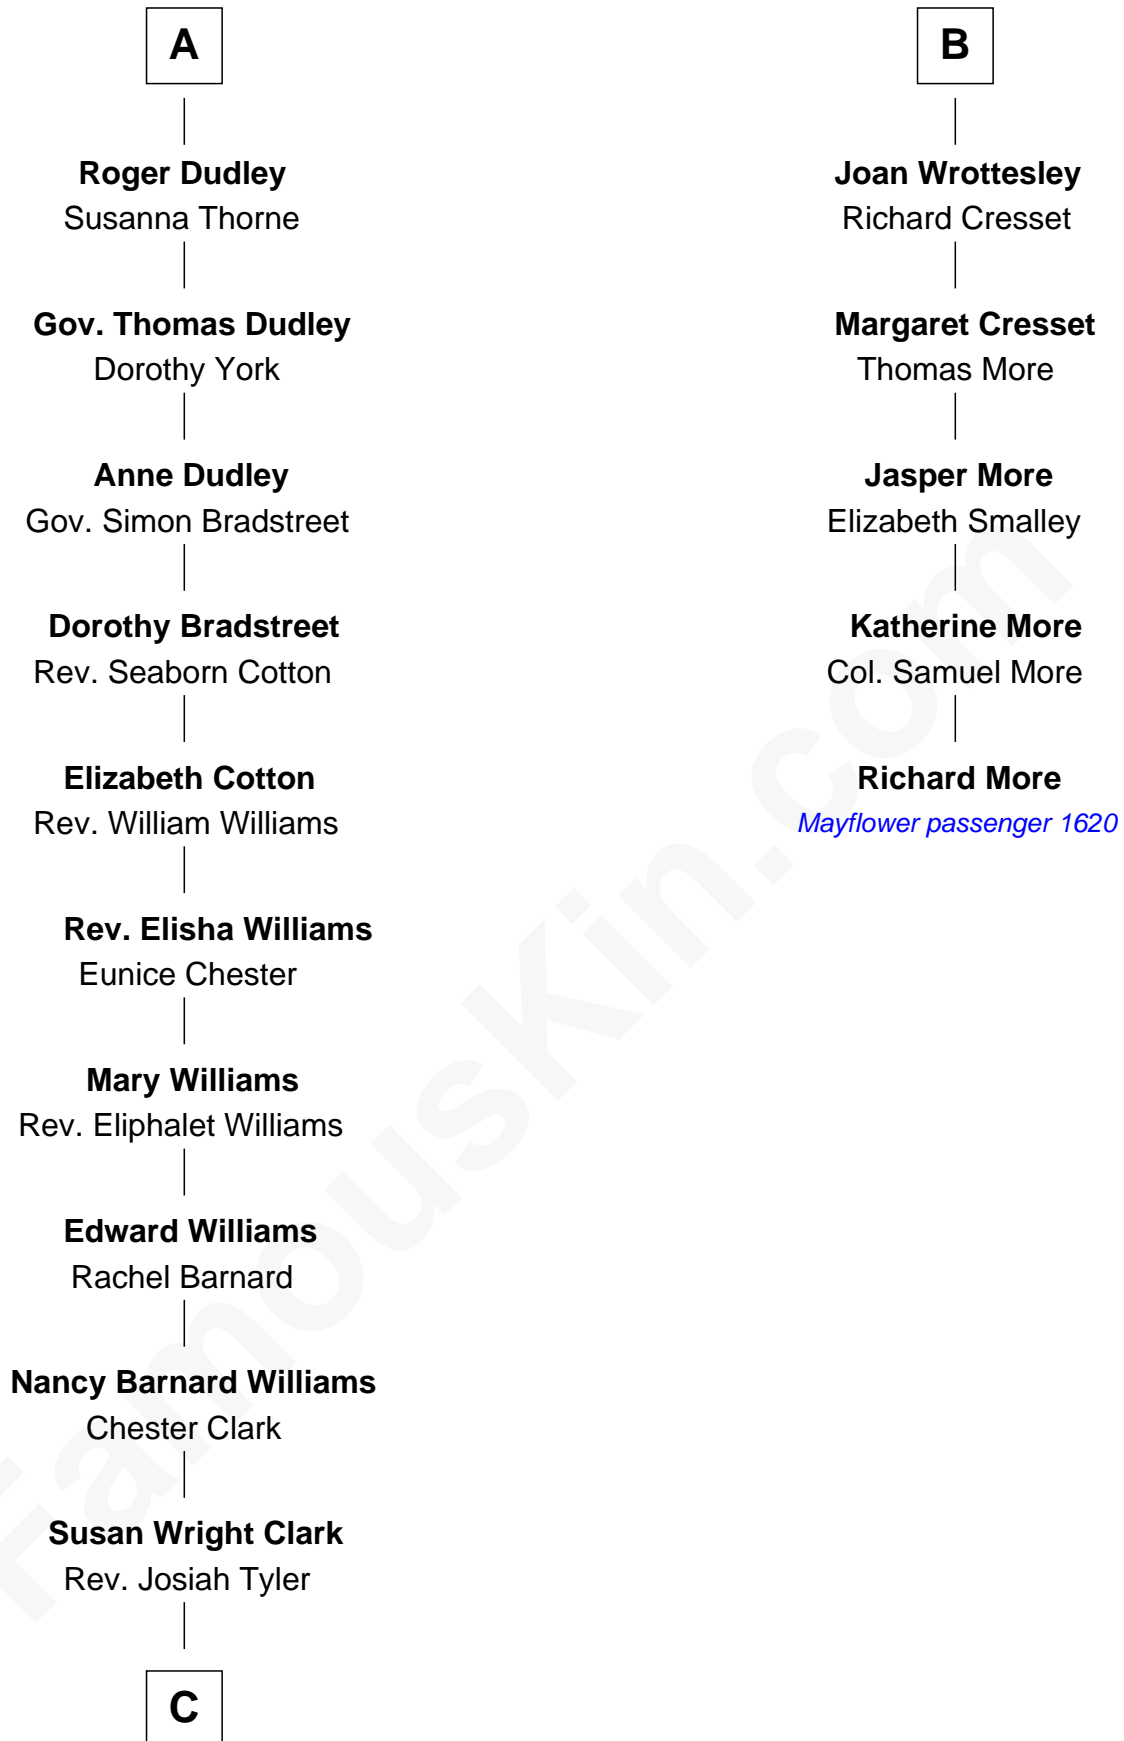

## Relationship Chart of

### Kate Upton

*Sports Illustrated Swimsuit Cover Model*

11th cousin 10 times removed of

### Richard More

*(c1614 - c1696) Mayflower passenger 1620*

**MAYFLOWER**

**Edward III, King of England**

Philippa of Hainault

**C**

William Chester Tyler

Laura Leland Brooks

Margaret Hastings Tyler

Charles Henry Vial

Elizabeth Brooks Vial

Stephen Edward Upton

Jefferson Matthew Upton

Shelley Fawn Davis

**Kate Upton**

*Model and Actress*