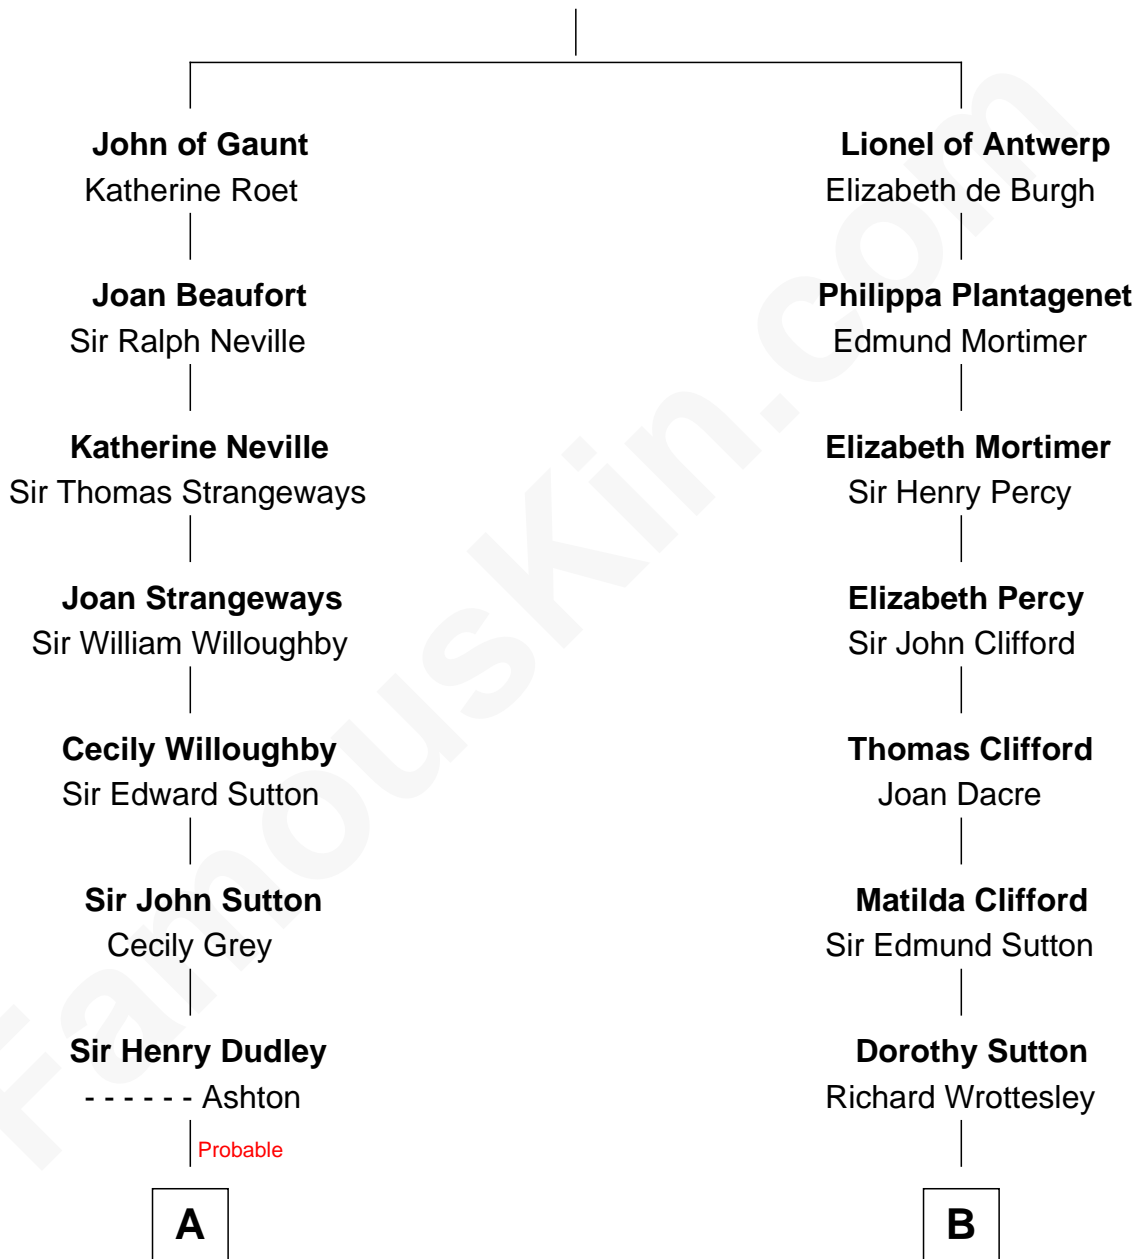

## Relationship Chart of

### Kate Upton

*Sports Illustrated Swimsuit Cover Model*

11th cousin 10 times removed of

### Richard More

*(c1614 - c1696) Mayflower passenger 1620*

**MAYFLOWER**

**Edward III, King of England**

Philippa of Hainault

**C**

William Chester Tyler

Laura Leland Brooks

Margaret Hastings Tyler

Charles Henry Vial

Elizabeth Brooks Vial

Stephen Edward Upton

Jefferson Matthew Upton

Shelley Fawn Davis

**Kate Upton**

*Model and Actress*