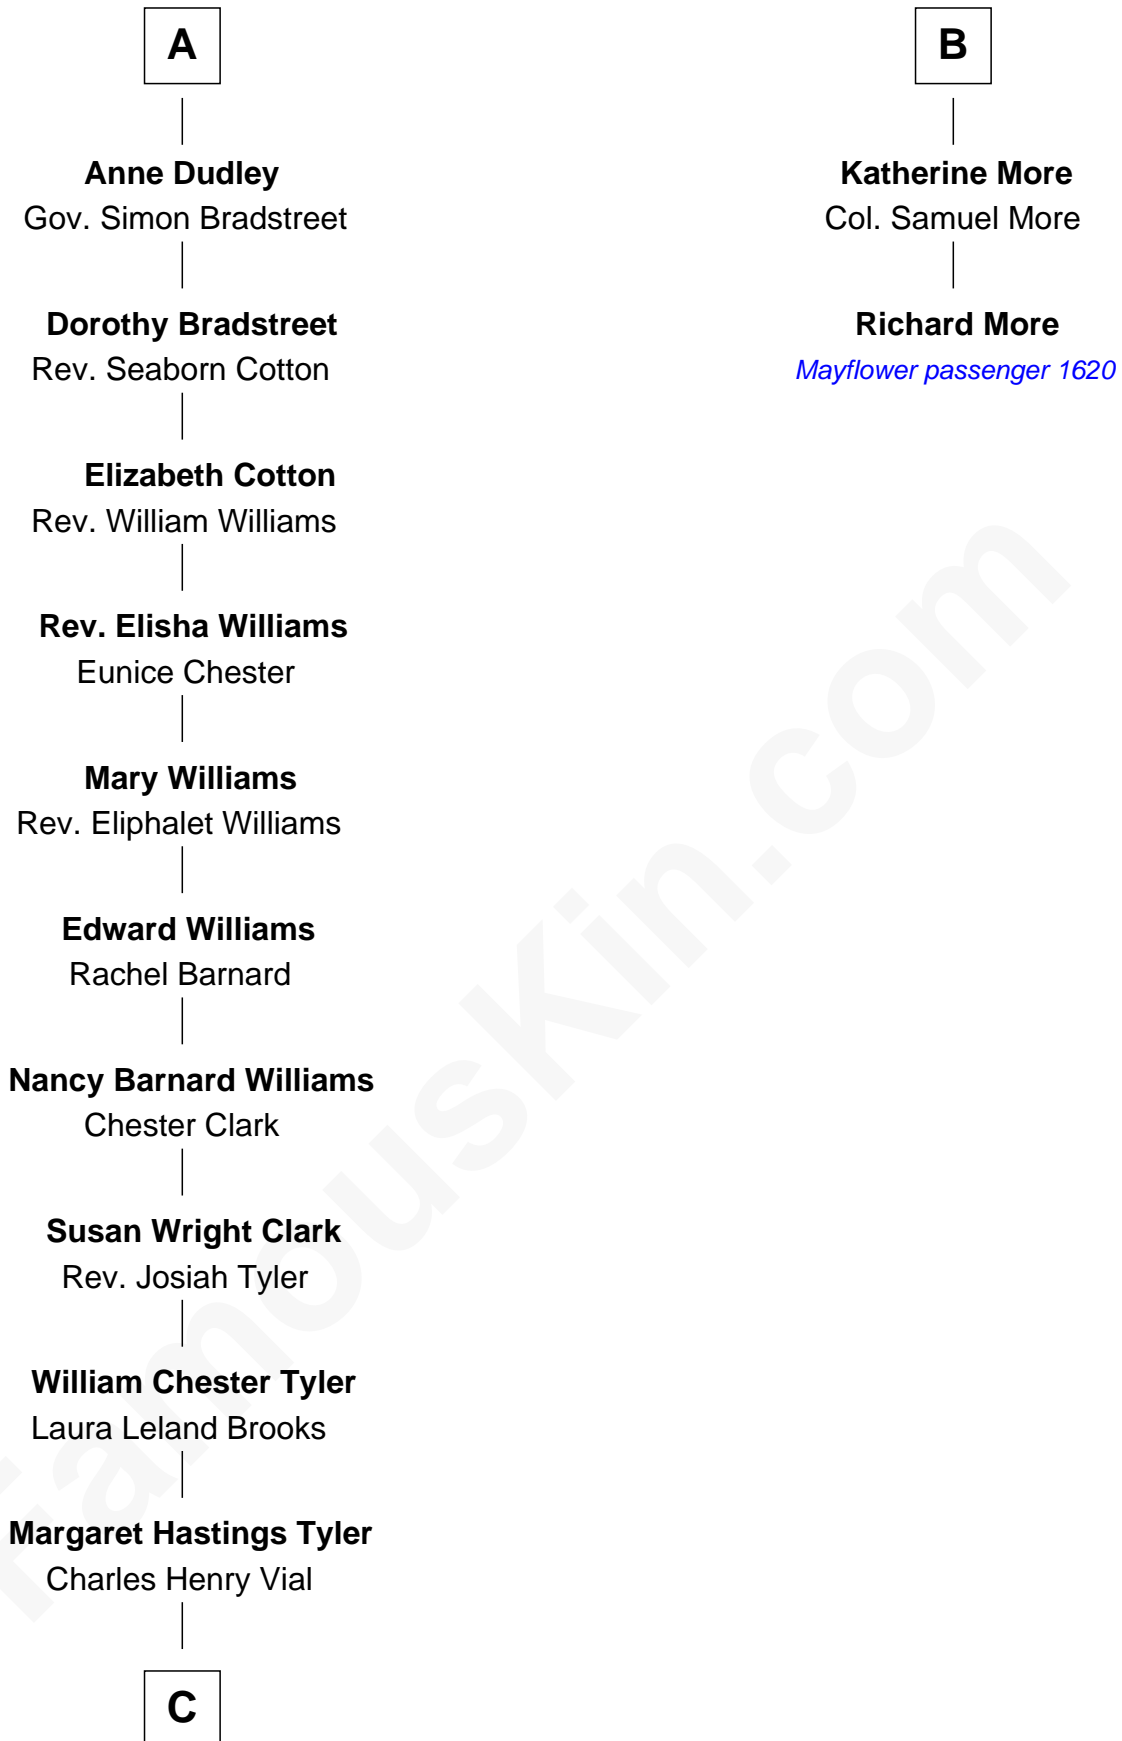

FamousKin.com

Relationship Chart of

Kate Upton

Sports Illustrated Swimsuit Cover Model

8th cousin 11 times removed of

Richard More

(c1614 - c1696) Mayflower passenger 1620

MAYFLOWER

C

Elizabeth Brooks Vial
Stephen Edward Upton

Jefferson Matthew Upton
Shelley Fawn Davis

Kate Upton
Model and Actress

FamousKin.com