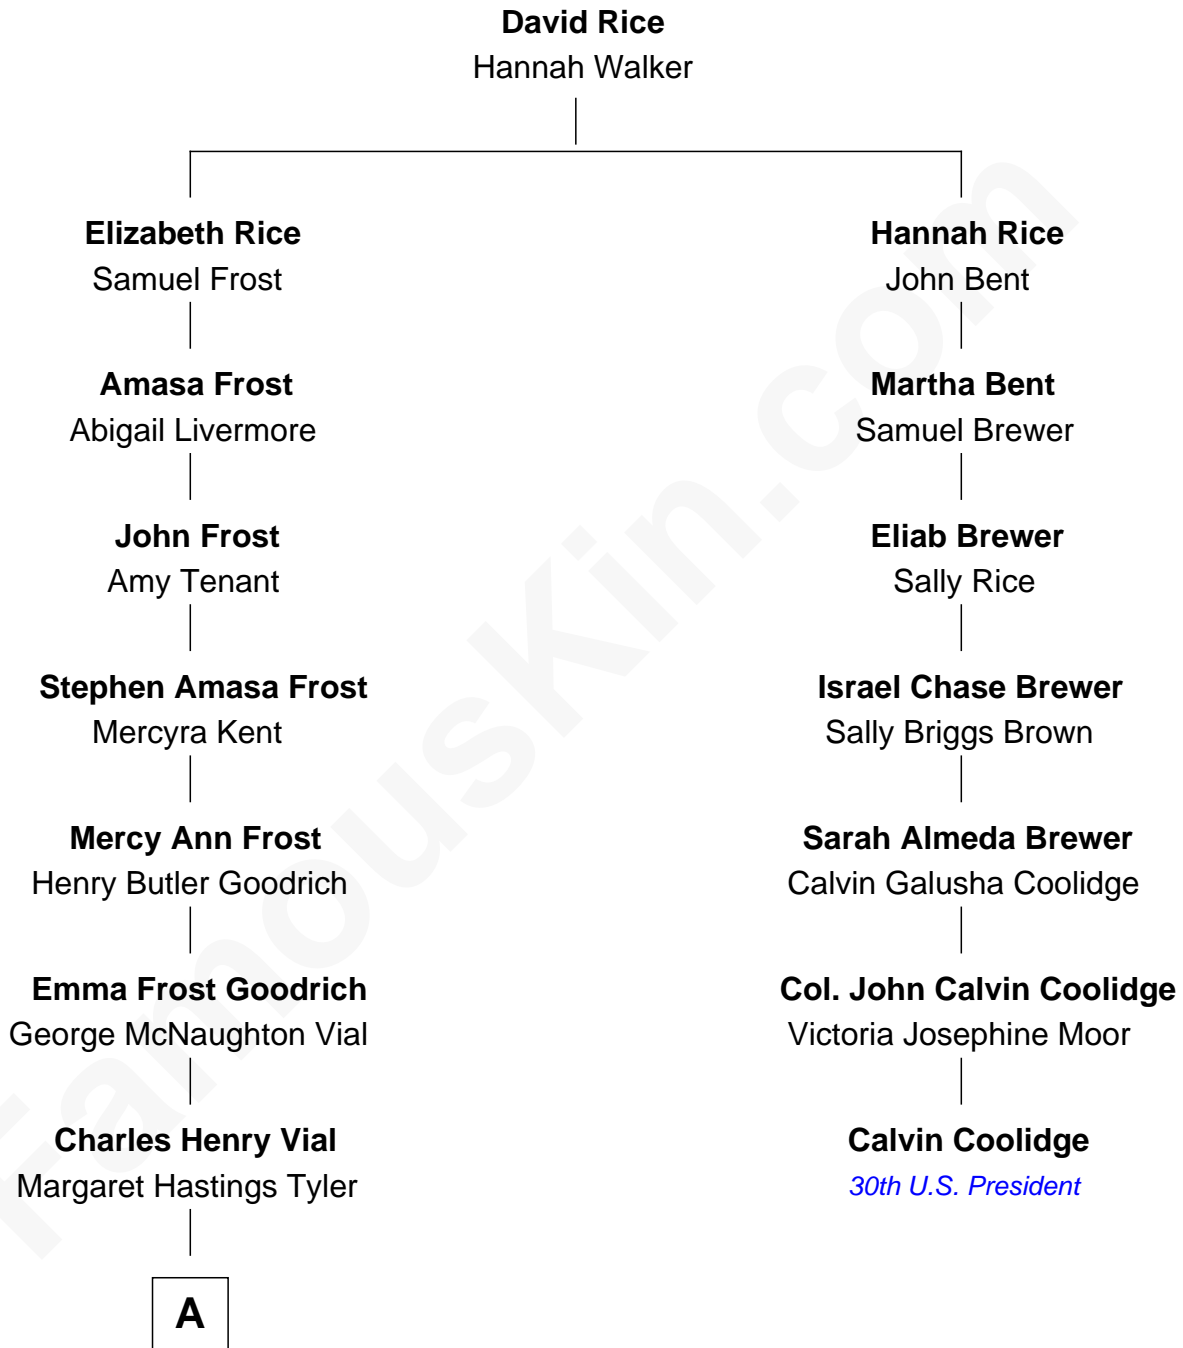

FamousKin.com

Relationship Chart of

Kate Upton

Sports Illustrated Swimsuit Cover Model

6th cousin 3 times removed of

Calvin Coolidge
30th U.S. President

A

—
Elizabeth Brooks Vial
Stephen Edward Upton

—
Jefferson Matthew Upton
Shelley Fawn Davis

—
Kate Upton
Model and Actress

FamousKin.com